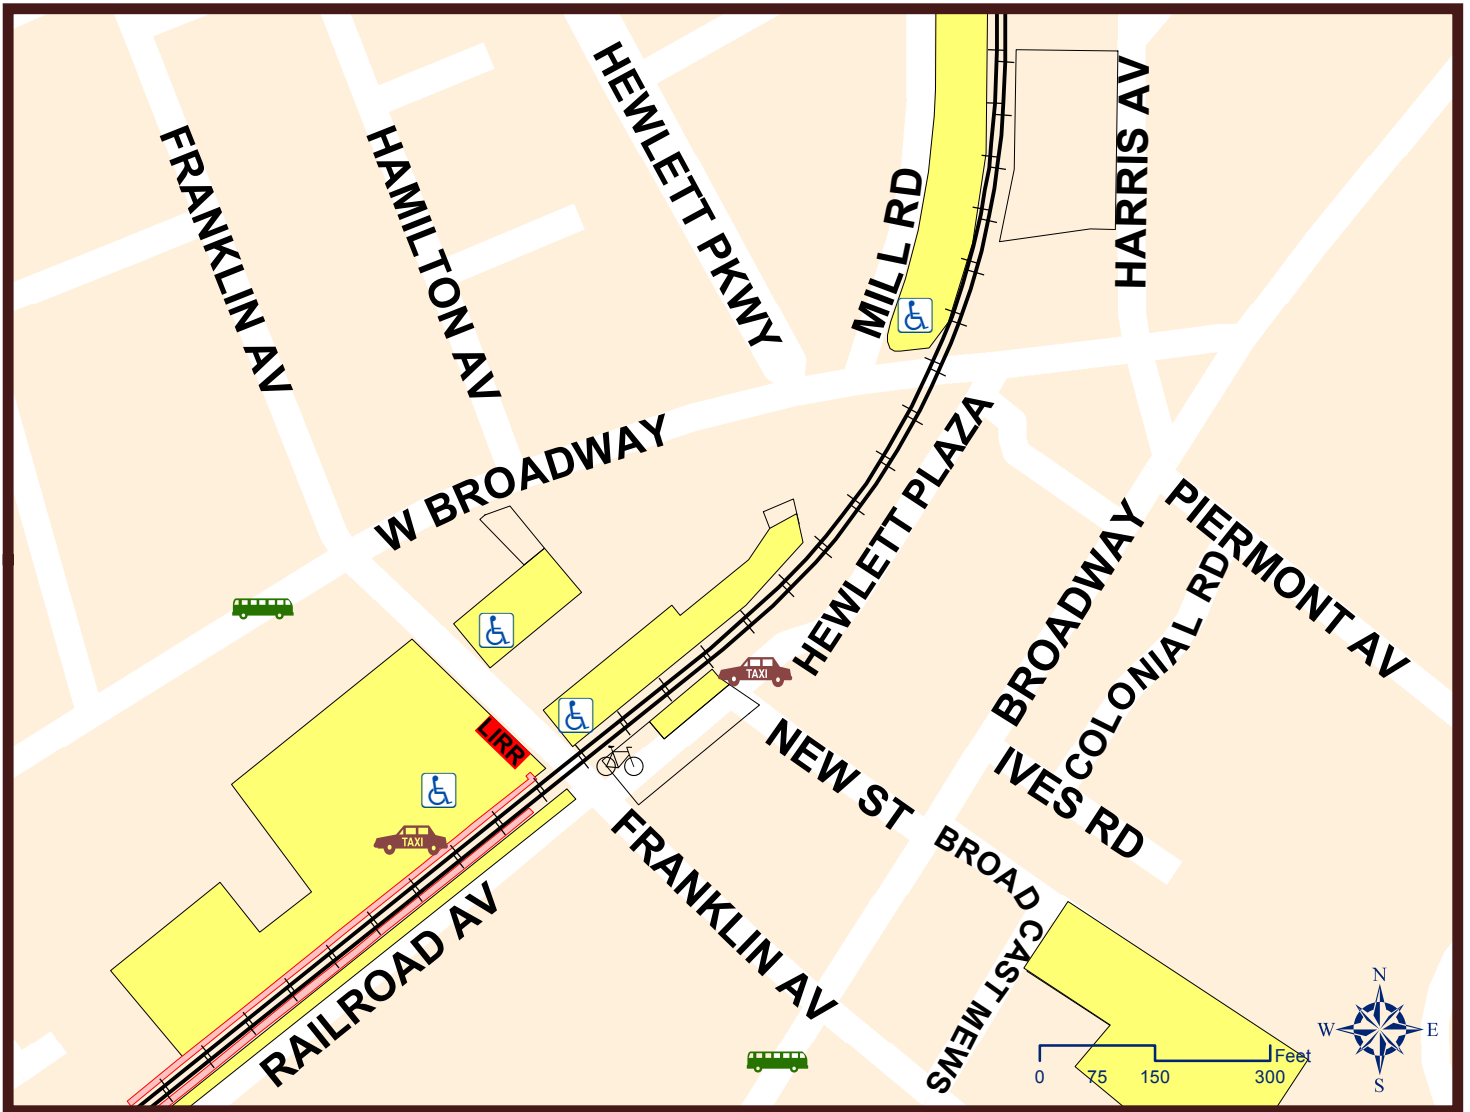

Parking, Bus and Taxi Information Hewlett Station

MAP LEGEND

LIRR Station

Parking:

 All parking facilities are free and unrestricted, no fee or permit is required

 ADA Parking  Bike Rack  Bike Locker

 **Bus Routes**

NICE, 516-228-4000

N31, Hempstead to Far Rockaway via W. Broadway
N32, Hempstead to Far Rockaway via Broadway

 **Taxis - 516-374-0500**

PARKING FACILITY INFORMATION

The Town of Hempstead is responsible for snow removal, maintenance and all other parking issues at the Hewlett LIRR station.