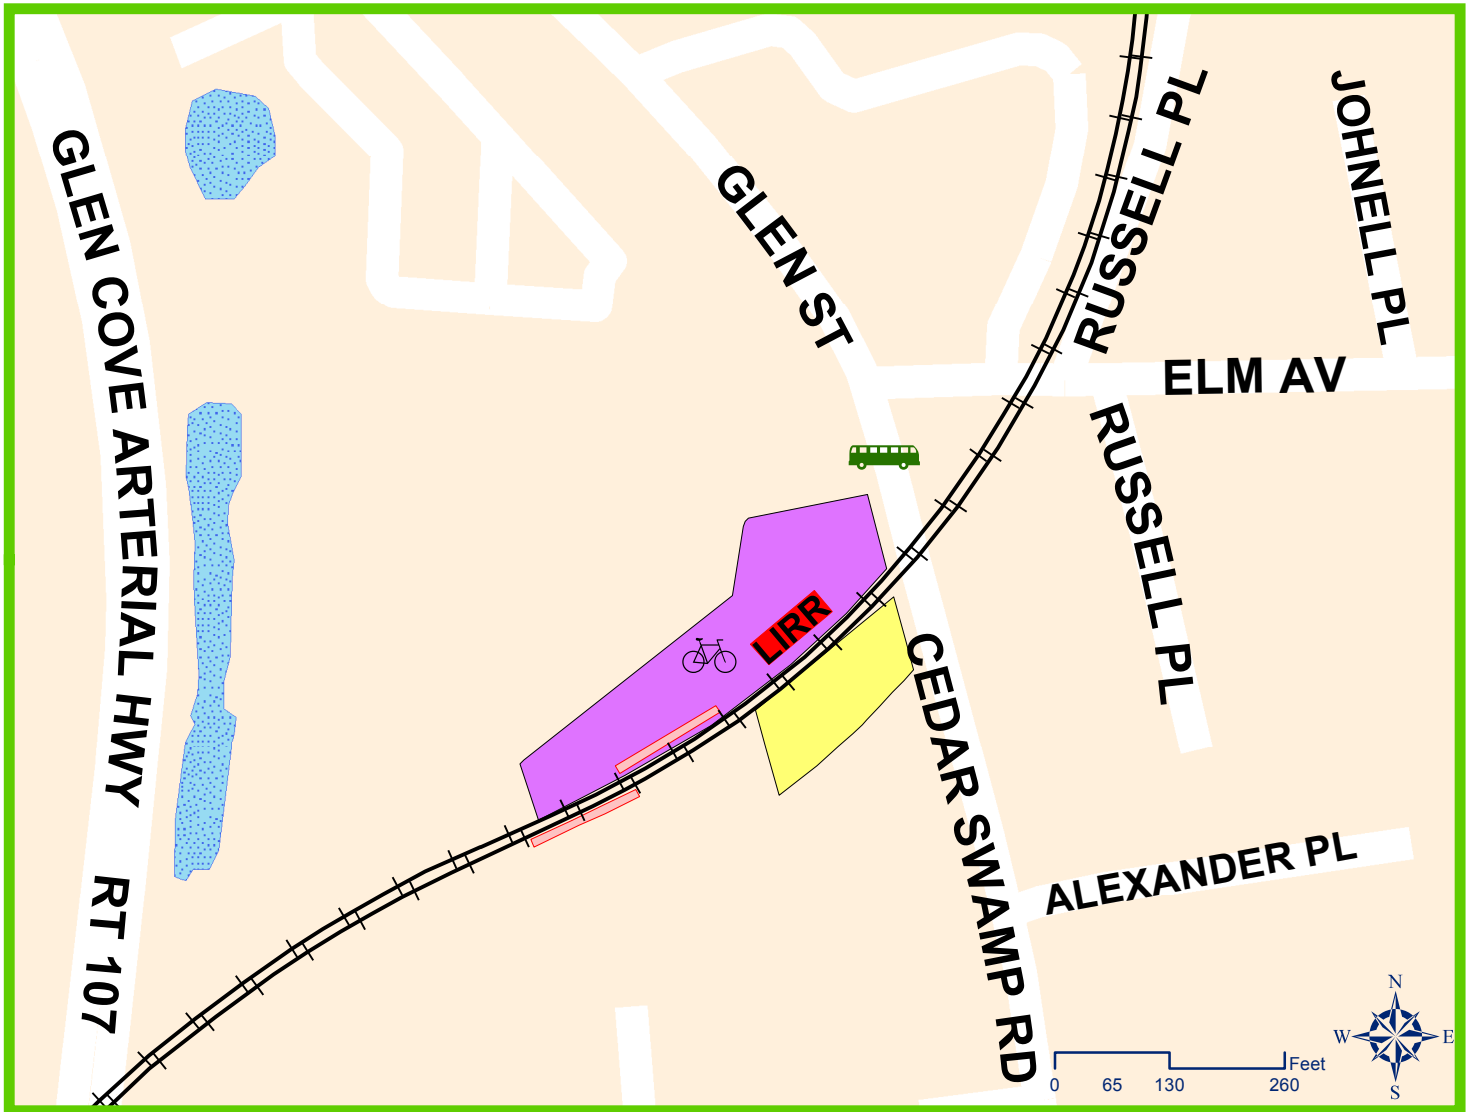

Parking, Bus and Taxi Information Glen Street Station

MAP LEGEND

LIRR Station

Parking Facilities

Parking is free and unrestricted; no fee or permit is required

City of Glen Cove residents only

ADA Parking Bike Rack Bike Locker

Bus Routes

NICE, 516-228-4000

N27, Glen Cove to Roosevelt Field/Hempstead

Taxis - 516-671-0707

PARKING FACILITY INFORMATION

The City of Glen Cove is responsible for snow removal, maintenance all parking issues at its facility at the Glen Street LIRR station.