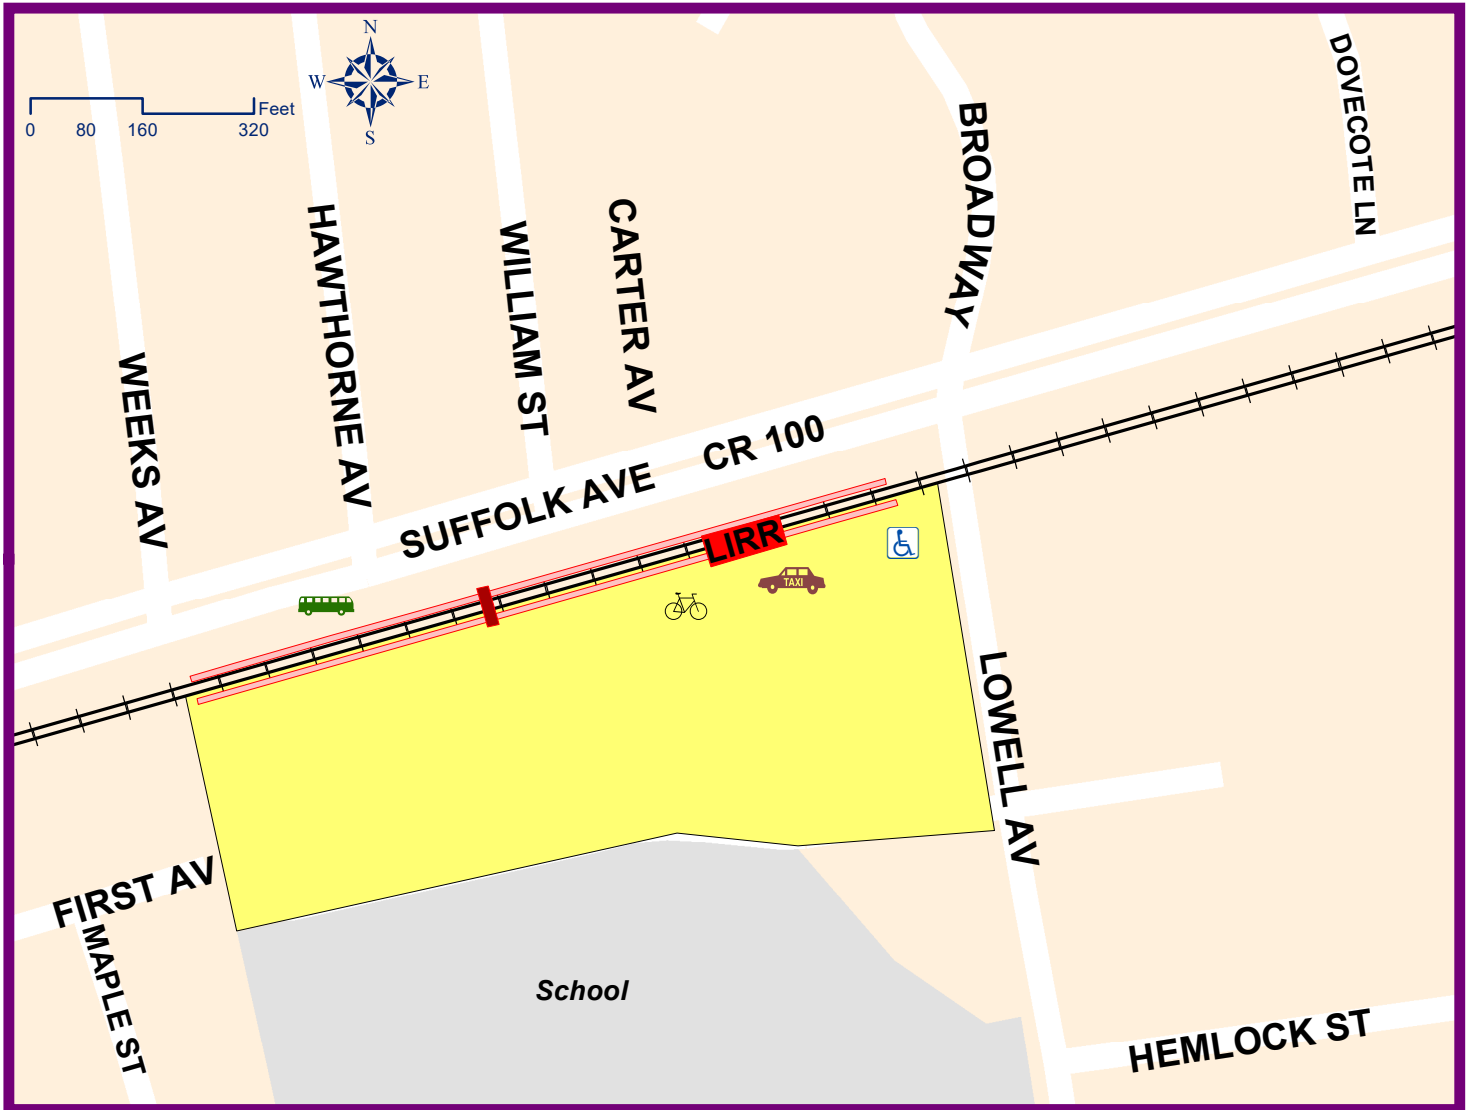

Parking, Bus and Taxi Information Central Islip Station

MAP LEGEND

 Station

Parking:

 All facilities are free and unrestricted; no fee or permit is required

 ADA Parking  Bike Rack  Bike Locker

Bus Routes

Suffolk Transit, 631-852-5200

- 3C, North Bay Shore/Islip/Islandia
- 3D, Brentwood to Lake Grove
- S42, Babylon to Central Islip
- S45, Bay Shore to Smithtown

 Taxis - 631-436-7272

PARKING LOT INFORMATION

The Town of Islip is responsible for snow removal, maintenance and all parking issues at the Central Islip LIRR station.