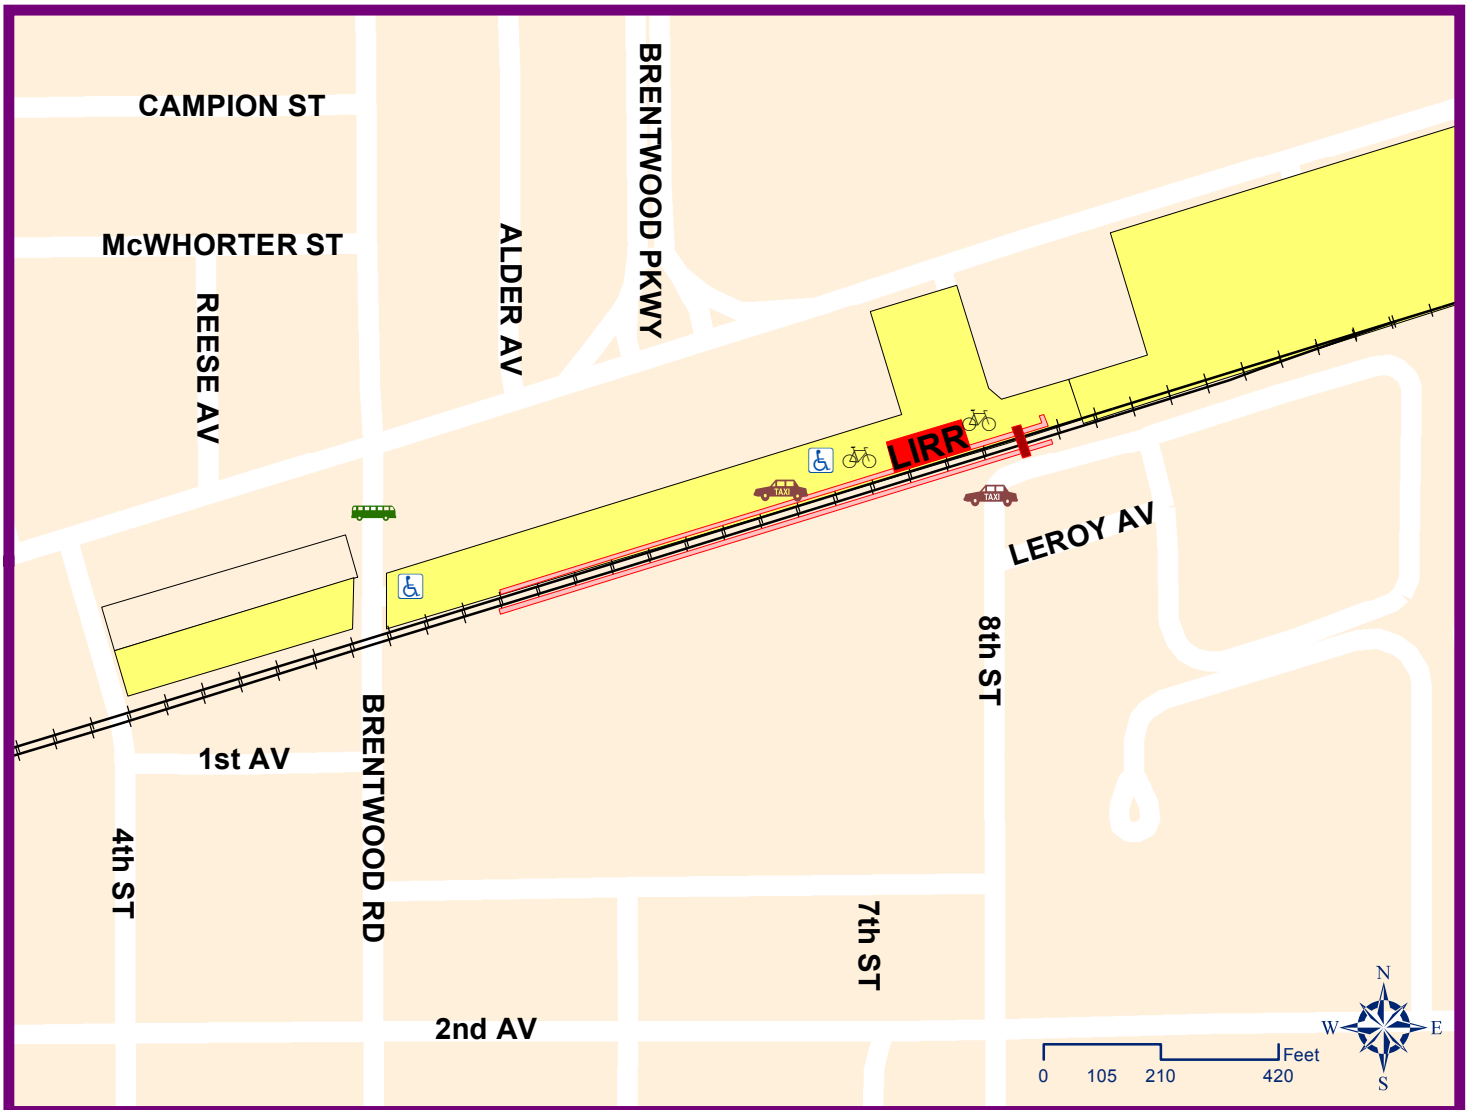

Parking, Bus and Taxi Information Brentwood Station

MAP LEGEND

LIRR Station

Parking:

All facilities are free and unrestricted; no fee or permit is required

ADA Parking Bike Rack Bike Locker

Bus Routes

Suffolk Transit, 631-852-5200

- 3A/3B, Bay Shore to Hauppauge
- 3D, Brentwood to Lake Grove
- S27, Babylon to Hauppauge
- S41, Northport to Bay Shore
- S45, Bay Shore to Smithtown

Taxis - 631-436-7272

PARKING LOT INFORMATION

The Town of Islip is responsible for snow removal, maintenance and all parking issues at the Brentwood LIRR station.