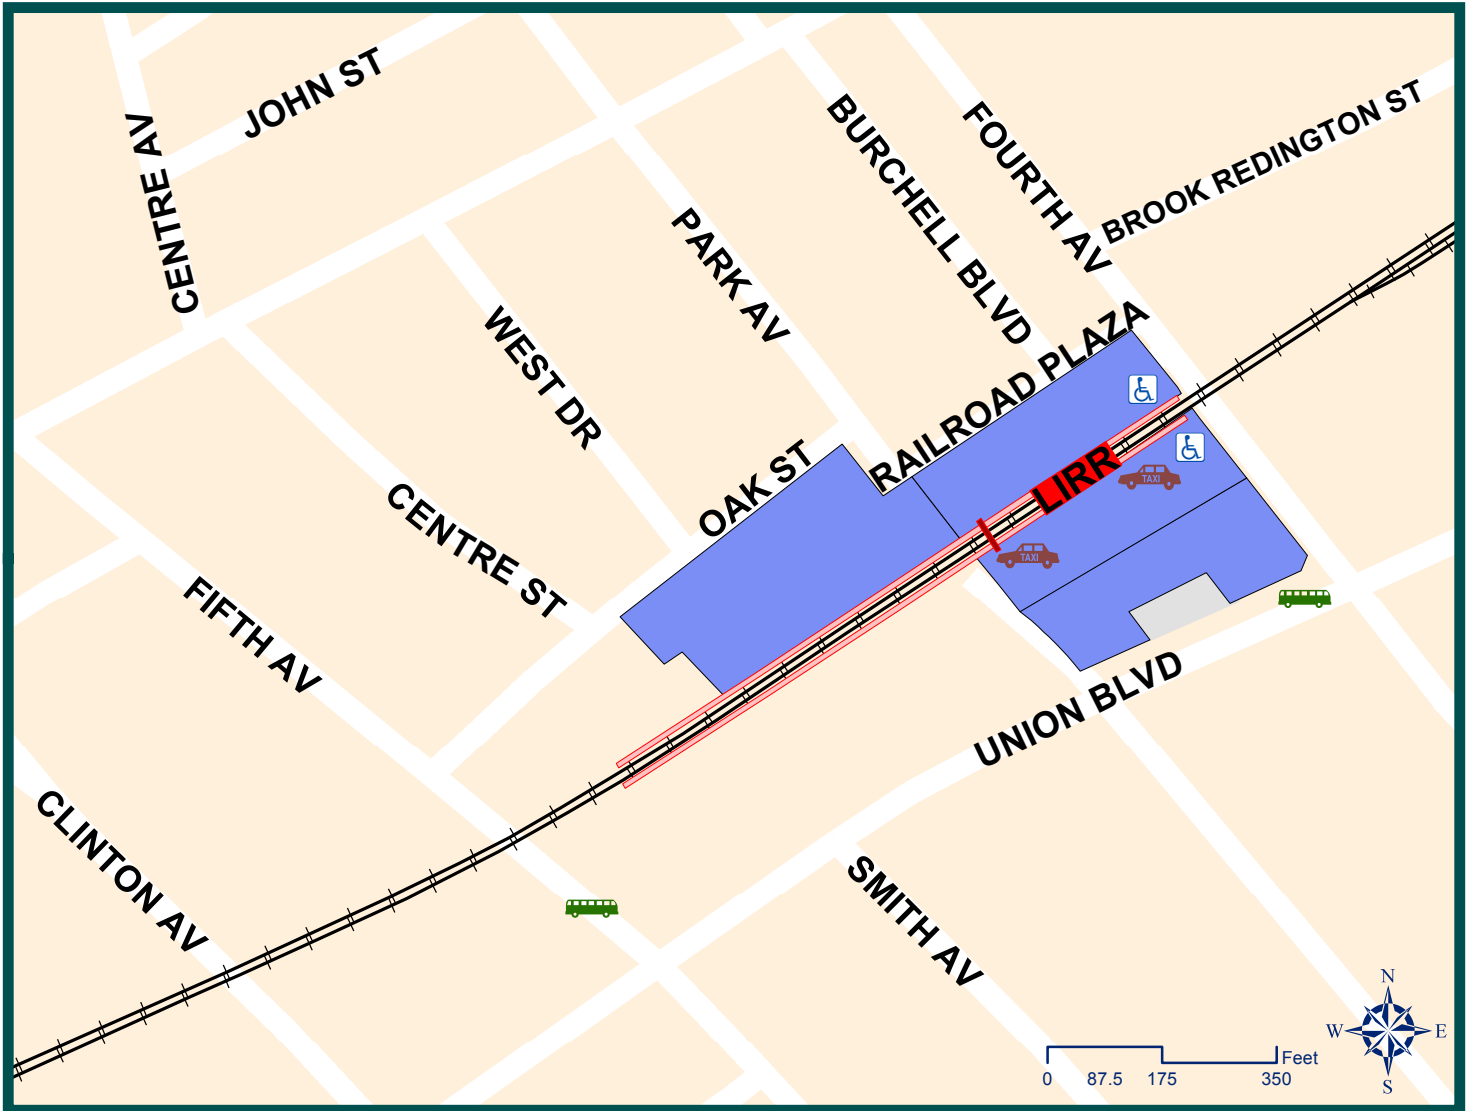

Parking, Bus and Taxi Information

Bay Shore Station

MAP LEGEND

LIRR Station

Parking:

Resident or non-resident permit or daily meter fee.

ADA Parking Bike Rack Bike Locker

Bus Routes

Suffolk Transit, 631-852-5200

- S40, Babylon LIRR to Patchogue via Montauk Hwy.
- S41, Bay Shore to Northport VA Medical Center
- S42, Babylon to Central Islip
- S45, Bay Shore to Hauppauge
- 2A, Wyandanch to Bay Shore/South Shore Mall
- 2B, Farmingdale to Bay Shore/South Shore Mall