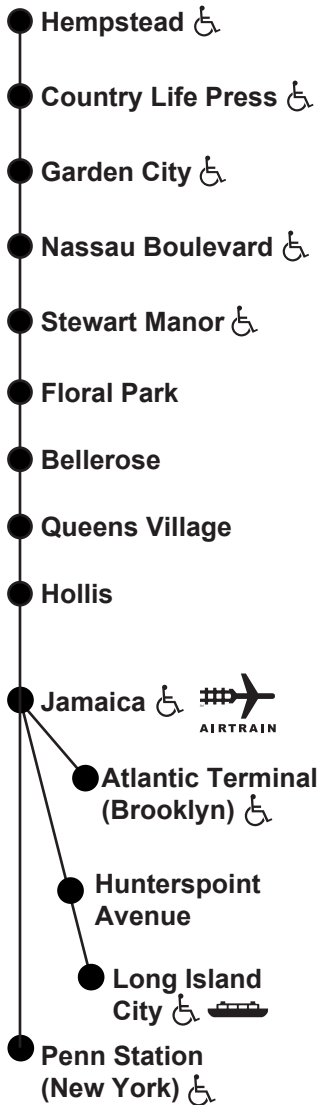

Special Timetable

Hempstead Branch Sperry Rail Testing

Effective Monday - Friday,
September 3 - October 11, 2019 Only

www.mta.info

ATTENTION CUSTOMERS

i

Due to Sperry rail testing, customers traveling to Woodside from the 2:11 PM westbound Hempstead train will arrive 3 minutes later than normal (3:01 PM).

This card only lists affected service. Use the Hempstead branch timetable effective Sep. 3 - Nov. 10, 2019 for all other service.

Westbound Affected Service Eff. Mon.-Fri., September 3 - October 11, 2019 Only

For explanation, see "Reference Notes."	
	PM
HEMPSTEAD	2:11
Country Life Press	2:14
Garden City	2:17
Nassau Boulevard	2:19
Stewart Manor	2:22
Floral Park	2:25
Bellerose	2:27
Queens Village	2:30
Hollis	2:34
JAMAICA (Arrive)	2:41
JAMAICA (Leave)	2:43
East New York	2:53
Nostrand Avenue	2:58
ATLANTIC TERMINAL	3:03
HUNTERSPOINT AVE.
Kew Gardens	J 2:58
Forest Hills	J 3:00
Woodside	J 3:01
PENN STATION	J 3:02
	PM
Train #	755

Reference Notes	
J	Change at Jamaica. The track of your connecting train will be announced.
Woodside	Westbound trains may depart Woodside station up to three minutes earlier than times shown. Westbound trains from Woodside in this timetable arrive and depart from Platform B / Track 3.