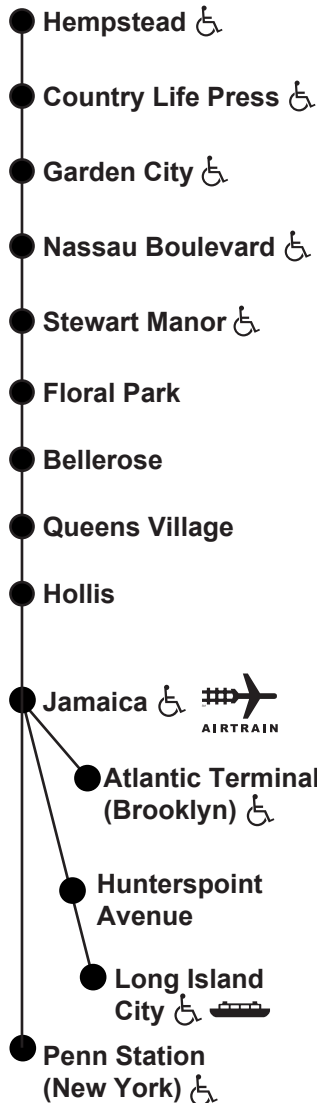

Special Timetable

Hempstead Branch Tyson Ave Bridge Replacement Effective Friday - Monday, August 16-19, 2019 Only

www.mta.info

ATTENTION CUSTOMERS

The replacement of the Tyson Ave Bridge in Floral Park will affect service on the Hempstead Branch from Friday night until Monday morning, August 16-19.

Two westbound trains will operate on adjusted schedules on Friday night, and one westbound train will operate on an adjusted schedule on Monday morning.

On Saturday & Sunday, August 17-18, there will be no train service at Bellerose, Stewart Manor, Nassau Boulevard, Garden City, Country Life Press, and Hempstead.

Customers normally utilizing Stewart Manor and Nassau Boulevard should instead use New Hyde Park and Merillon Ave, respectively. There will be no accommodating service to or from Garden City or Country Life Press. Passengers normally utilizing Hempstead will be serviced between Mineola and Hempstead by the N40/N41 route from NICE Bus.

Reference Notes

J	Change at Jamaica. The track of your connecting train will be announced.
Woodside	Westbound trains may depart Woodside station up to three minutes earlier than times shown.

/// WATCH THE GAP ///