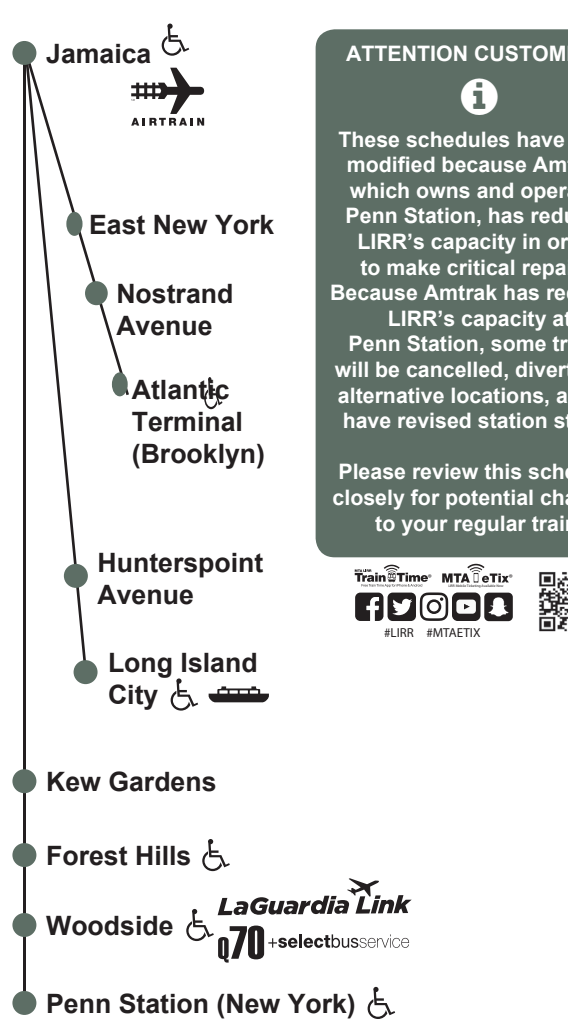

UNITICKETS (COMBINATION RAIL/BUS TICKETS) The following discounted bus options are available with the purchase of LIRR Monthly or Weekly tickets:

Table with columns: Bus Operator, Monthly, Weekly. Rows include NICE (Nassau Inter-County Express), Long Beach - All Buses, NYCT - Q5, Q12, Q13, Q15, Q16, Q17, Q20, Q26, Q27, Q28, Q31, Q44, Q48, Q85 (at Rosedale, Bayside & Flushing LIRR Stations only), MTA Bus - Q19, Q25, Q34, Q50, Q65, Q66 (at Flushing LIRR Station only).

Buy Before Boarding Save Money on Tickets

Fares to and from New York and Brooklyn table with columns: Between, And Zone, Monthly, Weekly, PEAK Ten Trip, Off-Peak Ten Trip, Senior Ten Trip, PEAK One Way, Off Peak One Way, Senior One Way, Onboard Peak One Way, Onboard Off Peak One Way.

Your Safety Is Our Top Priority! Help us make your trip safer! Station platforms are accessible to mobility-impaired customers. Please inform the conductor if you need assistance on and off trains.

On Your Train Please make sure that your ticket is available for immediate presentation to the conductor. Quiet Cars are available on weekday AM Peak (FIRST CAR) and PM Peak (LAST CAR) single-level electric trains to/from Penn Station and Atlantic Terminal.

At Your Destination Please carefully check to ensure you do not leave anything behind. Should you forget something, our Lost & Found Office in Penn Station will be happy to help.

City Terminal Zone Branch Timetable

ATTENTION CUSTOMERS These schedules have been modified because Amtrak, which owns and operates Penn Station, has reduced LIRR's capacity in order to make critical repairs.

Form 11 • TPSS-75