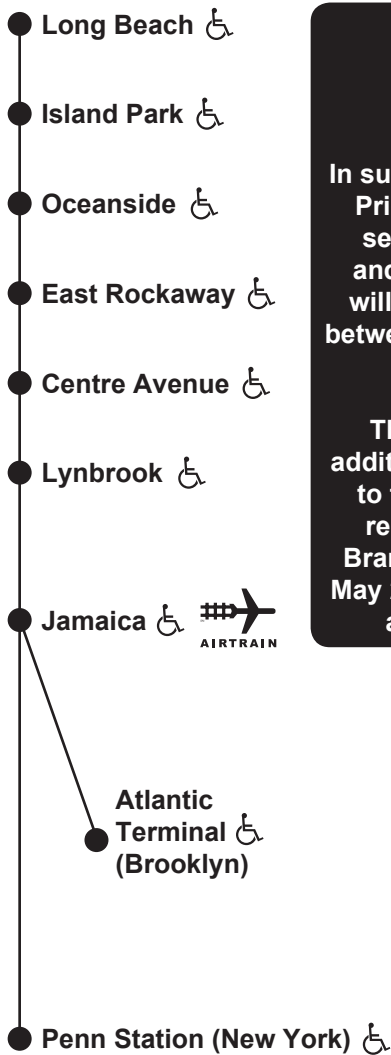

## Long Beach Branch

Long Beach Pride Weekend  
Saturday & Sunday, June 22 and 23, 2019 Only

[www.mta.info](http://www.mta.info)

### ATTENTION CUSTOMERS

In support of Long Beach Pride Weekend, three seasonal eastbound and westbound trains will make added stops between Penn Station and Long Beach.

This card only lists additional service related to this event. See the regular Long Beach Branch timetable dated May 20 - July 14, 2019 for all other service.

### Added Eastbound Service

Saturday & Sunday, June 22 and 23, 2019 Only

For explanation, see "Reference Notes."	AM	PM	PM
PENN STATION	10:02	12:18	4:59
Woodside	J 9:54	J 12:24	J 4:54
Forest Hills	J 10:11	J 12:11	J 5:11
Kew Gardens	J 10:13	J 12:13	J 5:13
HUNTERSPOINT AVE.	.....	.....	.....
ATLANTIC TERMINAL	J 9:42	J 12:12	J 4:42
Nostrand Avenue	J 9:48	J 12:19	J 4:48
East New York	J 9:52	J 12:24	J 4:52
JAMAICA (Arrive)	10:22	12:38	5:20
JAMAICA (Leave)	10:24	12:40	5:21
Valley Stream	10:35	12:51	5:31
LYNBROOK	10:38	12:54	5:34
Centre Avenue	10:40	12:56	5:36
East Rockaway	10:42	12:58	5:38
Oceanside	10:44	1:00	5:40
Island Park	10:48	1:04	5:44
LONG BEACH	10:55	1:11	5:51
	<b>AM</b>	<b>PM</b>	<b>PM</b>
<b>Train #</b>	6816	6896	6898

### Reference Notes

J	Change at Jamaica. The track of your connecting train will be announced.
Woodside	Westbound trains may depart Woodside station up to three minutes earlier than times shown.

**/// WATCH THE GAP ///**