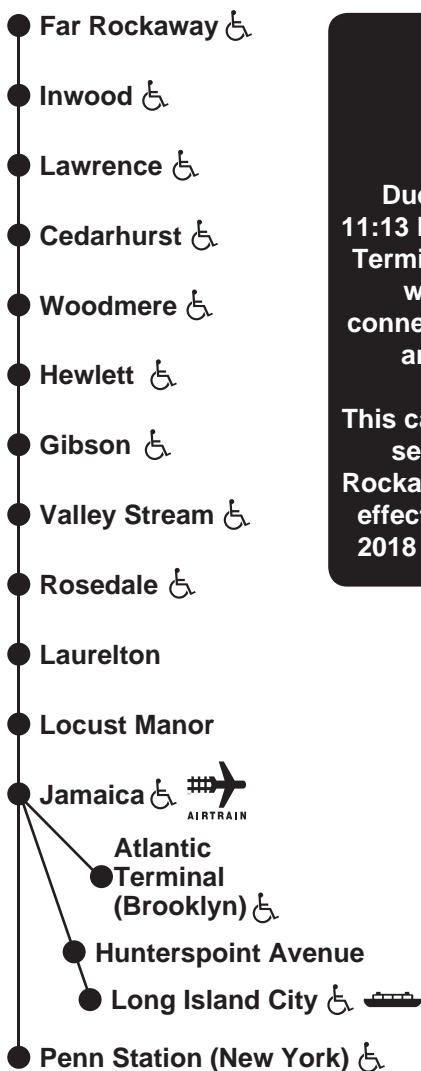

Special Timetable

Far Rockaway Branch Weekend Trackwork

Effective Saturday & Sunday,
September 8-9 & 15-16, 2018 Only

www.mta.info

**ATTENTION
CUSTOMERS**

i

Due to trackwork, the
11:13 PM train from Atlantic
Terminal to Far Rockaway
will have adjusted
connections at Forest Hills
and Kew Gardens.

This card only lists affected
service. Use the Far
Rockaway branch timetable
effective Sep. 4 - Nov. 11,
2018 for all other service.

Eastbound Affected Service Effective Saturday & Sunday, September 8-9 & 15-16, 2018 Only

For explanation, see "Reference Notes."	
	PM
PENN STATION	J 11:12
Woodside	J 11:24
Forest Hills	J 11:12
Kew Gardens	J 11:14
HUNTERSPOINT AVE.
ATLANTIC TERMINAL	11:13
Nostrand Avenue	11:20
East New York	11:25
JAMAICA (Arrive)	11:33
JAMAICA (Leave)	11:35
Locust Manor
Laurelton
Rosedale
VALLEY STREAM (Arrive)
VALLEY STREAM (Leave)	11:45
Gibson	11:49
Hewlett	11:51
Woodmere	11:53
Cedarhurst	11:56
Lawrence	11:58
Inwood	12:00
FAR ROCKAWAY	12:05 AM
Train #	8872

Reference Notes	
J	Change at Jamaica. The track of your connecting train will be announced.
Woodside	Westbound trains may depart Woodside station up to three minutes earlier than times shown.

FR Card • TPSS-17