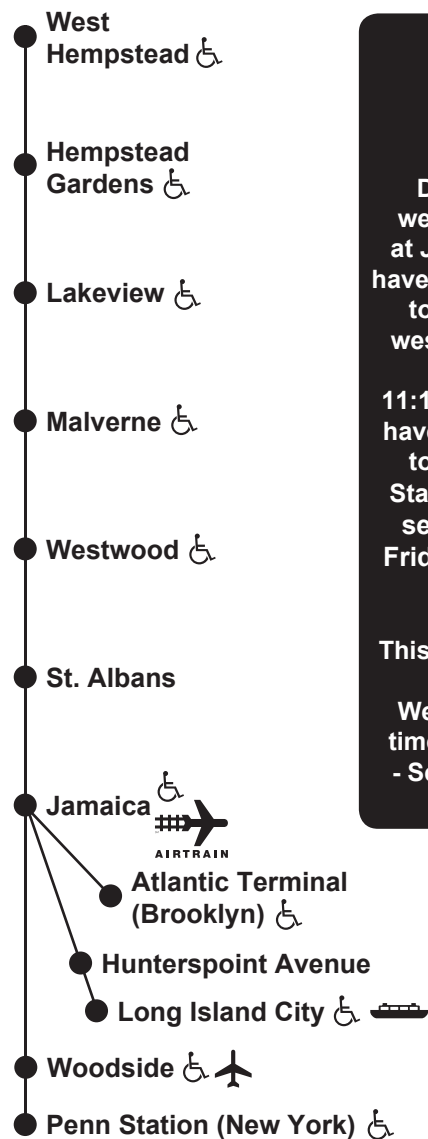

Special Timetable

West Hempstead Branch

Weekday Trackwork

Effective Monday - Friday,
August 6-10, 2018 Only

www.mta.info

ATTENTION CUSTOMERS

Due to trackwork, the westbound train arriving at Jamaica at 5:30 PM will have an adjusted connection to Woodside. Also, the westbound trains arriving Jamaica Station at 11:15 PM and 12:13 AM will have adjusted connections to Woodside and Penn Station, and will not have service to Brooklyn on Friday evening / Saturday morning.

This card only lists affected service. Use the West Hempstead branch timetable effective July 21 - Sep. 3, 2018 for all other service.

Westbound Affected Service Effective Monday - Friday, August 6-10, 2018 Only

For explanation, see "Reference Notes."		Mon.-Thu. Only	Fri. Only	Mon.-Thu. Only	Fri. Only
	PM	PM	PM	PM	PM
WEST HEMPSTEAD	T 10:37	T 10:37	11:46	11:46
Hempstead Gardens	T 10:39	T 10:39	11:48	11:48
Lakeview	T 10:42	T 10:42	11:51	11:51
Malverne	T 10:44	T 10:44	11:53	11:53
Westwood	T 10:46	T 10:46	11:56	11:56
VALLEY STREAM (Arrive)	T 10:52	T 10:52
(Note) (Leave)	11:00	11:00
St. Albans	5:24
JAMAICA (Arrive)	5:30	11:15	11:15	12:13	12:13
JAMAICA (Leave)	5:32	11:18	11:18	12:33	12:33
East New York	J 5:39	11:26	J 12:29
Nostrand Avenue	J 5:44	11:31	J 12:34
ATLANTIC TERMINAL	J 5:49	11:38	J 12:40
HUNTERSPOINT AVE.
Kew Gardens	J 6:01	J 11:37	J 11:37	J 12:53	J 12:53
Forest Hills	J 6:03	J 11:39	J 11:39	J 12:55	J 12:55
Woodside	J 6:10	J 11:36	J 11:36	J 12:43	J 12:43
PENN STATION	5:53	J 11:46	J 11:46	J 12:53	J 12:53
	PM	PM	PM	AM	AM
Train #	131	961	961	963	963

Reference Notes

J	Change at Jamaica. The track of your connecting train will be announced.
T	Transfer at Valley Stream
Valley Stream	For complete service at Valley Stream, see the Far Rockaway Branch Timetable.
Woodside	Westbound trains may depart Woodside station up to three minutes earlier than times shown.