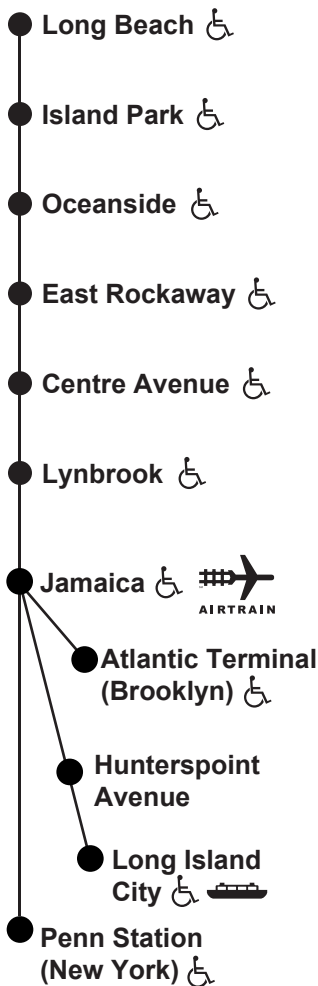

Special Timetable

Long Beach Branch

Weekday Trackwork

Effective Monday - Friday,
August 6-10, 2018 Only

www.mta.info

ATTENTION CUSTOMERS

Due to trackwork, the 7:31 AM eastbound train from Penn Station will stop at Woodside and arrive at Jamaica Station 1 minute earlier. The 7:29 AM eastbound train from Atlantic Terminal will have an adjusted Woodside connection and Jamaica Arrive time.

Westbound, trains stopping at Lynbrook at 5:31 PM, 9:50 PM and 10:52 PM will have adjusted connections to Woodside. Additionally, the 10:52 PM Lynbrook train will not have connecting service to Brooklyn on Friday evening.

For explanation, see "Reference Notes."		
PENN STATION	7:31 AM	J 7:31 AM
Woodside	7:43	J 7:43
Forest Hills	J 7:39	J 7:39
Kew Gardens	J 7:41	J 7:41
HUNTERSPOINT AVE.
ATLANTIC TERMINAL	J 7:29	7:29
Nostrand Avenue	J 7:35	7:35
East New York	J 7:40	7:40
JAMAICA (Arrive)	7:51	7:51
JAMAICA (Leave)	7:52	7:52
Valley Stream (Note)	8:02
LYNBROOK	A 8:05	B 8:05
Centre Avenue	8:07
East Rockaway	8:09
Oceanside	8:11
Island Park	8:15
LONG BEACH	8:22
	AM	AM
Train #	18	812

Reference Notes	
A	Leaves from Platform A.
B	Leaves from Platform B.
J	Change at Jamaica. The track of your connecting train will be announced.
Valley Stream	For complete service at Valley Stream, see the Far Rockaway Branch Timetable.
Woodside	Westbound trains may depart Woodside station up to three minutes earlier than times shown.