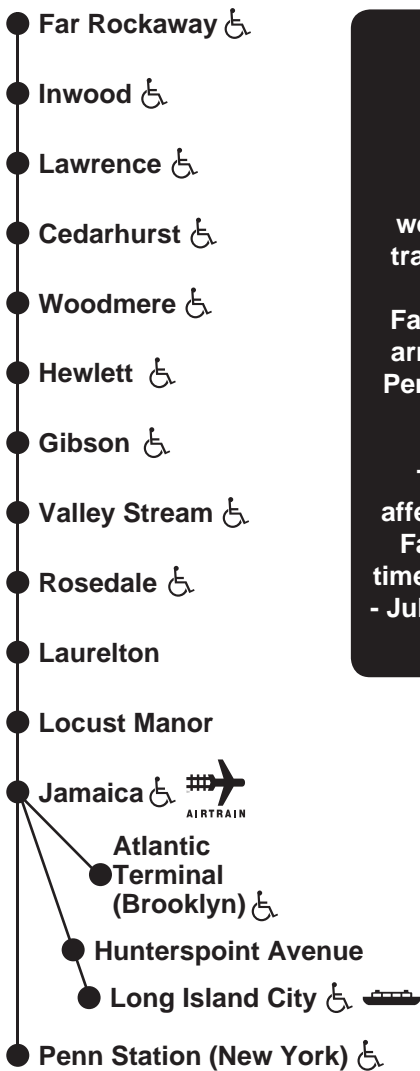

Special Timetable

Far Rockaway Branch Trackwork Schedule

Effective Saturdays, Sundays, & Holidays
June 9 - July 15, 2018 Only

www.mta.info

ATTENTION CUSTOMERS

Due to trackwork, westbound customers transferring at Jamaica from the 11:50 PM Far Rockaway train will arrive at Woodside and Penn Station 18 minutes later than normal.

This card only lists affected service. Use the Far Rockaway branch timetable effective May 21 - July 20, 2018 for all other service.

Westbound Affected Service Sat., Sun., & Holidays, June 9 - July 15, 2018 Only

For explanation, see "Reference Notes."	
FAR ROCKAWAY	PM 11:50
Inwood	11:55
Lawrence	11:57
Cedarhurst	11:59
Woodmere	12:02
Hewlett	12:04
Gibson	12:06
VALLEY STREAM (Arrive)
VALLEY STREAM (Leave)	12:10
Rosedale
Laurelton
Locust Manor
JAMAICA (Arrive)	12:20
JAMAICA (Leave)	12:22
East New York	12:30
Nostrand Avenue	12:35
ATLANTIC TERMINAL	12:41
HUNTERSPOINT AVE.
Kew Gardens	J 12:53
Forest Hills	J 12:55
Woodside	J 12:51
PENN STATION	J 1:02 AM
Train #	8873

Reference Notes	
J	Change at Jamaica. The track of your connecting train will be announced.
Holidays	Holiday service will operate on New Year's Day, Presidents' Day, Memorial Day, July 4th (Independence Day), Labor Day, Thanksgiving Day and Christmas Day. Regular weekday service will operate on the day after Thanksgiving. A Modified Holiday schedule will operate on Martin Luther King, Jr. Day. Off Peak fares will apply on these days. Senior/Disabled/Medicare tickets will be honored all day on Columbus Day, Election Day and Veterans Day.
Woodside	Westbound trains may depart Woodside station up to three minutes earlier than times shown.