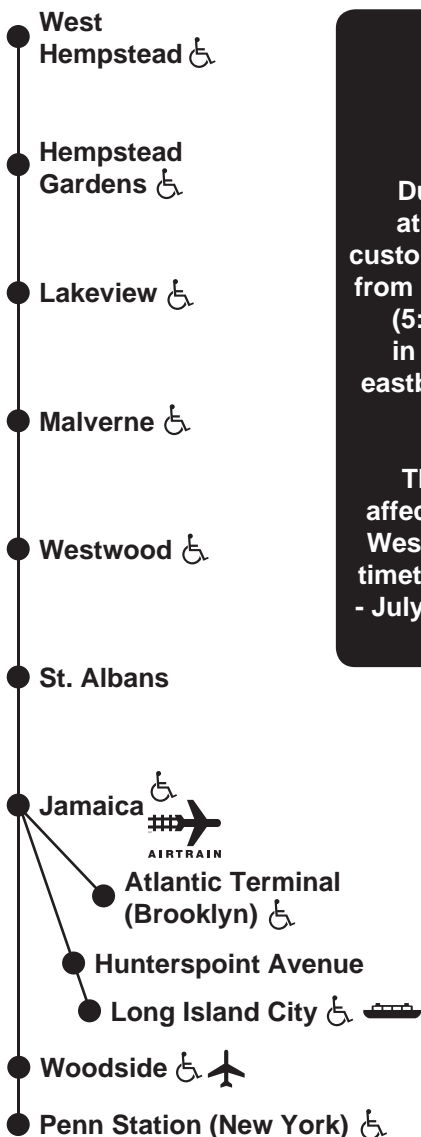

## West Hempstead Branch Special Event Timetable

Effective Thursday & Friday Evening  
June 14 & 15, 2018 Only

[www.mta.info](http://www.mta.info)

**ATTENTION CUSTOMERS**

**i**

Due to the US Open at Shinnecock Hills, customers will leave earlier from Hunterspoint Avenue (5:47 PM) to connect in Jamaica to 2 Peak eastbound evening trains in Jamaica.

This card only lists affected service. Use the West Hempstead branch timetable effective May 21 - July 20, 2018 for all other service.

## Eastbound Affected Service Thurs. & Fri., June 14 & 15, 2018 Only

For explanation, see "Reference Notes."	Peak PM	Peak PM
PENN STATION	J 5:51	J 6:13
Woodside	J 5:58	J 6:19
Forest Hills	J 6:05	J 6:30
Kew Gardens	J 6:07	J 6:32
HUNTERSPOINT AVE.	J 5:47	J 5:47
ATLANTIC TERMINAL	6:07	6:18
Nostrand Avenue	J 6:10	6:24
East New York	J 6:15	6:29
JAMAICA (Arrive)	6:25	6:37
JAMAICA (Leave)	6:27	6:40
St. Albans	6:33	.....
VALLEY STREAM (Arrive)	.....	.....
(Note) (Leave)	.....	.....
Westwood	.....	6:56
Malverne	.....	6:58
Lakeview	.....	7:00
Hempstead Gardens	.....	7:02
WEST HEMPSTEAD	.....	7:07
	PM	PM
<b>Train #</b>	162	962

Reference Notes	
J	Change at Jamaica. The track of your connecting train will be announced.
PEAK PM	Off-Peak One-Way/Ten Trip tickets not honored. At stations other than western terminals, PM Peak trains may leave up to three minutes early. Please allow sufficient time. No bicycles are allowed on these trains.
Valley Stream	For complete service at Valley Stream, see the Far Rockaway Branch Timetable.
Woodside	Westbound trains may depart Woodside station up to three minutes earlier than times shown.