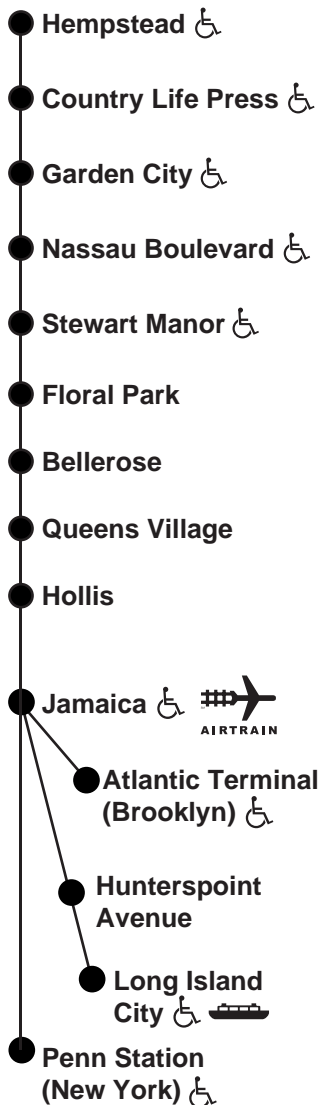

Special Timetable

Hempstead Branch Special Event Timetable

Effective Thursday & Friday Evening
June 14 & 15, 2018 Only

www.mta.info

ATTENTION CUSTOMERS

i

Due to the US Open at Shinnecock Hills, customers will leave earlier from Hunterspoint Avenue (5:47 PM) to connect in Jamaica to the 6:14 PM Hempstead train from Atlantic Terminal.

This card only lists affected service. Use the Hempstead branch timetable effective May 21 - July 20, 2018 for all other service.

Eastbound Affected Service Thurs. & Fri., June 14 & 15, 2018 Only

For explanation, see "Reference Notes."	Peak PM
	PM
PENN STATION	J 6:08
Woodside	J 6:19
Forest Hills	J 6:05
Kew Gardens	J 6:07
HUNTERSPOINT AVE.	J 5:47
ATLANTIC TERMINAL	6:14
Nostrand Avenue	J 6:10
East New York	J 6:15
JAMAICA (Arrive)	6:31
JAMAICA (Leave)	6:32
Hollis	6:39
Queens Village	6:42
Bellerose	6:44
Floral Park	6:46
Stewart Manor	6:49
Nassau Boulevard	6:52
Garden City	6:55
Country Life Press	6:58
HEMPSTEAD	7:04
	PM
Train #	770

Reference Notes	
J	Change at Jamaica. The track of your connecting train will be announced.
PEAK PM	Off-Peak One-Way/Ten Trip tickets not honored. At stations other than western terminals, PM Peak trains may leave up to three minutes early. Please allow sufficient time. No bicycles are allowed on these trains.
Woodside	Westbound trains may depart Woodside station up to three minutes earlier than times shown.