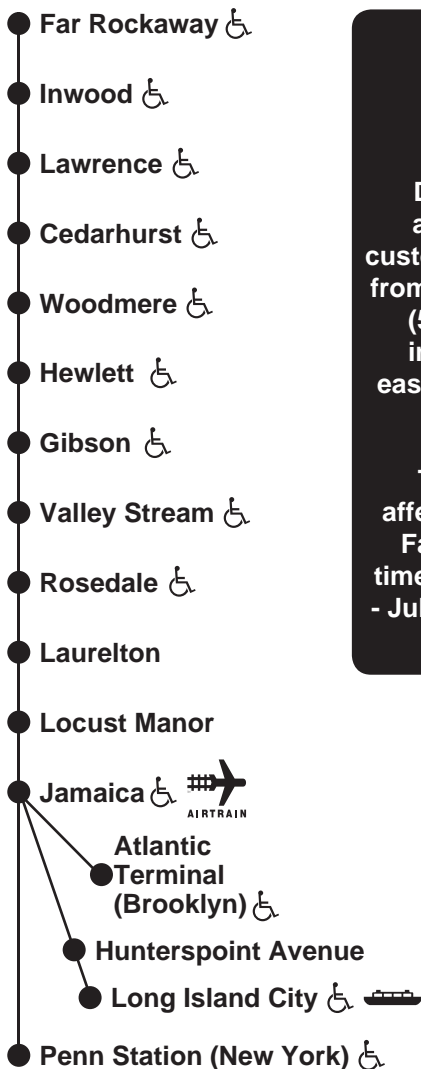

## Far Rockaway Branch Special Event Timetable

Effective Thursday & Friday Evening  
June 14 & 15, 2018 Only

[www.mta.info](http://www.mta.info)

**ATTENTION CUSTOMERS**

**i**

Due to the US Open at Shinnecock Hills, customers will leave earlier from Hunterspoint Avenue (5:47 PM) to connect in Jamaica to 2 Peak eastbound evening trains in Jamaica.

This card only lists affected service. Use the Far Rockaway branch timetable effective May 21 - July 20, 2018 for all other service.

### Eastbound Affected Service Thurs. & Fri., June 14 & 15, 2018 Only

For explanation, see "Reference Notes."	Peak PM	Peak PM
PENN STATION	6:13	J 6:27
Woodside	J 6:19	J 6:38
Forest Hills	6:30	J 6:30
Kew Gardens	6:32	J 6:32
HUNTERSPOINT AVE.	J 5:47	J 5:47
ATLANTIC TERMINAL	J 6:18	6:27
Nostrand Avenue	J 6:24	6:33
East New York	J 6:29	6:38
JAMAICA (Arrive)	6:37	6:46
JAMAICA (Leave)	6:39	6:49
Locust Manor	.....	6:54
Laurelton	.....	6:56
Rosedale	.....	6:59
VALLEY STREAM (Arrive)	.....	.....
VALLEY STREAM (Leave)	6:49	7:03
Gibson	.....	7:07
Hewlett	.....	7:10
Woodmere	.....	7:12
Cedarhurst	.....	7:15
Lawrence	.....	7:17
Inwood	.....	7:20
FAR ROCKAWAY	.....	7:25
	PM	PM
<b>Train #</b>	878	2874

Reference Notes	
J	Change at Jamaica. The track of your connecting train will be announced.
PEAK PM	Off-Peak One-Way/Ten Trip tickets not honored. At stations other than western terminals, PM Peak trains may leave up to three minutes early. Please allow sufficient time. No bicycles are allowed on these trains.
Woodside	Westbound trains may depart Woodside station up to three minutes earlier than times shown.