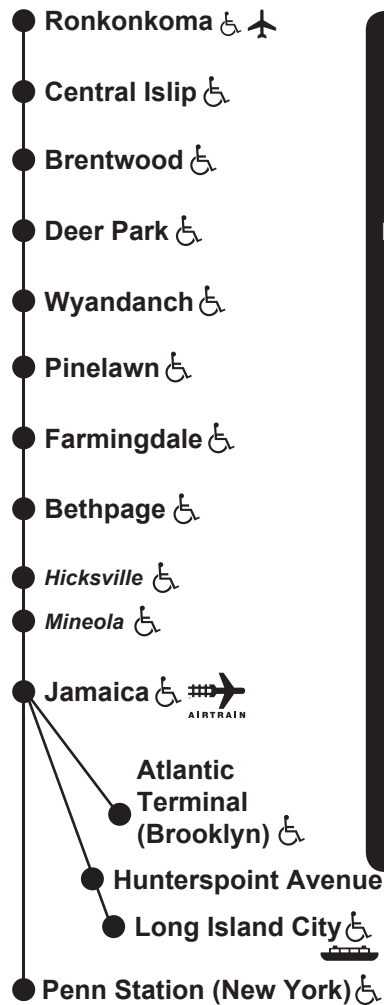

Special Timetable

Ronkonkoma Branch Special Trackwork Timetable Effective Sunday, March 18, 2018 Only

www.mta.info

ATTENTION CUSTOMERS

i

Due to emergency rail replacement work between Jamaica Station and Atlantic Terminal, the 3:07 PM eastbound train from Penn will run on an adjusted schedule east of Hicksville to Ronkonkoma.

Eastbound customers from Brooklyn should reference the Far Rockaway Special Timetable for all eastbound service for this affected day.

This timetable only shows affected service. Use the regular Ronkonkoma Branch Timetable effective Feb. 26 - May 20, 2018 for all other service.

EASTBOUND Effective Sunday, March 18, 2018 Only

For explanation, see "Reference Notes."	
PENN STATION	PM 3:07
Woodside	3:19
Forest Hills	J 3:11
Kew Gardens	J 3:13
HUNTERSPOINT AVE.
ATLANTIC TERMINAL
Nostrand Avenue
East New York
JAMAICA (Arrive)	3:28
JAMAICA (Leave)	3:30
Mineola (Note)	H 3:30
Hicksville (Note)	3:54
Bethpage	3:59
Farmingdale	4:03
Pinelawn	4:07
Wyandanch	4:08
Deer Park	4:13
Brentwood	4:18
Central Islip	4:22
RONKONKOMA	4:29
	PM
Train #	8056

Reference Notes	
H	Ronkonkoma Branch train to or from New York does NOT stop at Mineola. Times shown are for intra-Island travel only. Transfer at Hicksville for eastbound service from Mineola to Ronkonkoma Branch stations, or westbound service from Ronkonkoma Branch stations to Mineola.
J	Change at Jamaica. The track of your connecting train will be announced.
Mineola & Hicksville	For complete service at Mineola and Hicksville, see the Port Jefferson Branch Timetable.