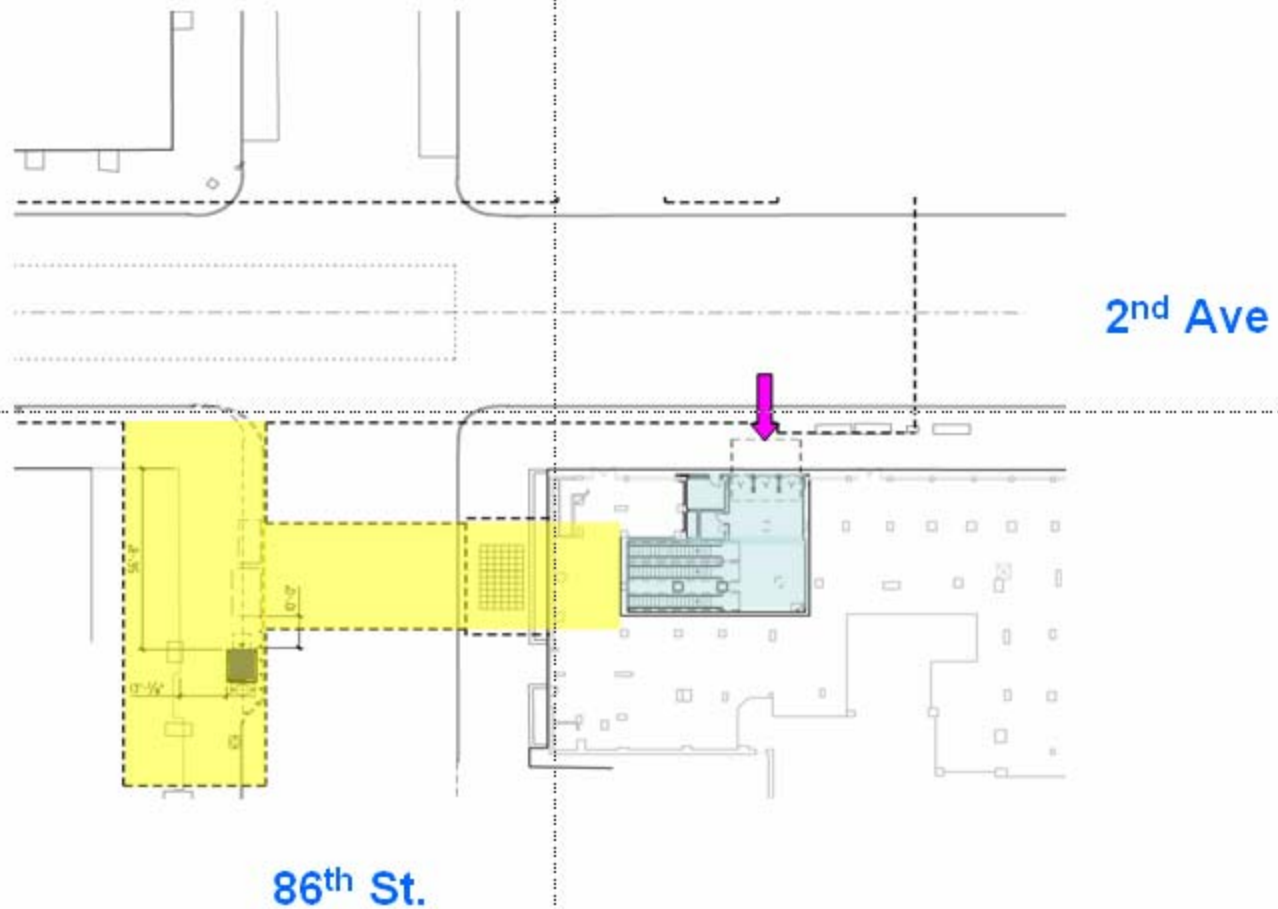

New York City Transit
Capital Construction

Second Avenue Subway

86TH STREET STATION

Entrance at 86th Street

86th Street Station

86th Street Station

Entrance 2 - NE corner of Second Avenue and 86th Street

June 26th, 2007

3

Previous 86th St Entrance Design

86th Street Entrance

June 26th, 2007

Revised 86th St Entrance Design