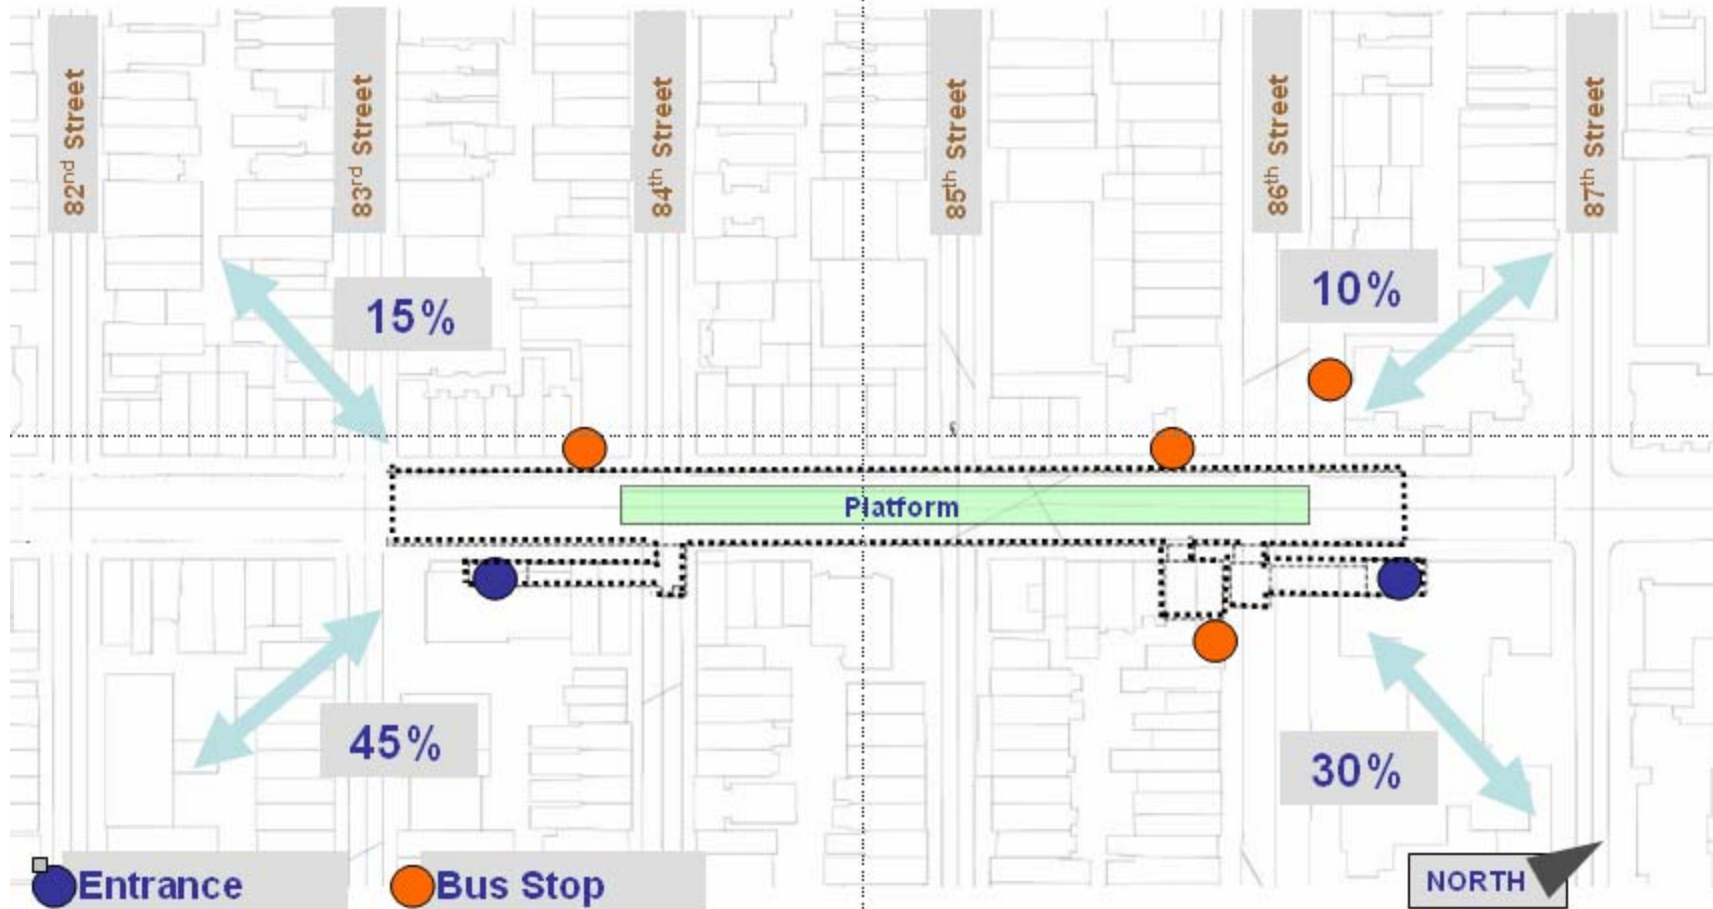

New York City Transit
Capital Construction

Second Avenue Subway

86TH STREET STATION

Entrance at 86th Street

86th Street Station

86th Street Station

Entrance 2 - NE corner of Second Avenue and 86th Street

June 26th, 2007

3

Previous 86th St Entrance Design

86th Street Entrance

June 26th, 2007

Revised 86th St Entrance Design