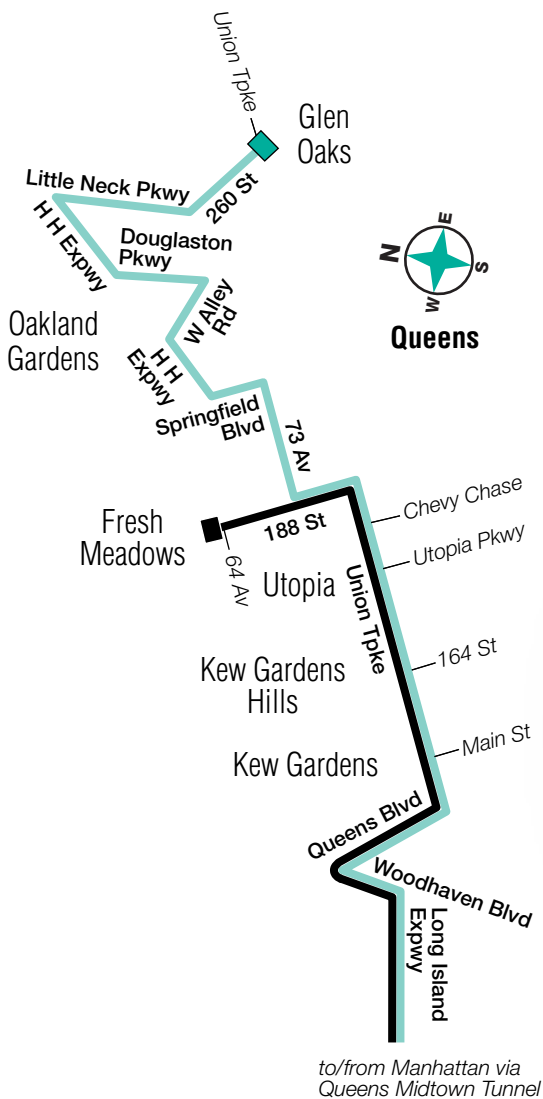

m_qm007-qm008_17027_cs

QM7/QM8 MAP LEGEND

QM7 Terminal	(4 STATION NAME) Subway Connection
QM8 Terminal	QM7 Service
Point of Interest	QM8 Service

For Accessible subway stations, travel directions
and other information:

Call 511 or visit www.mta.info