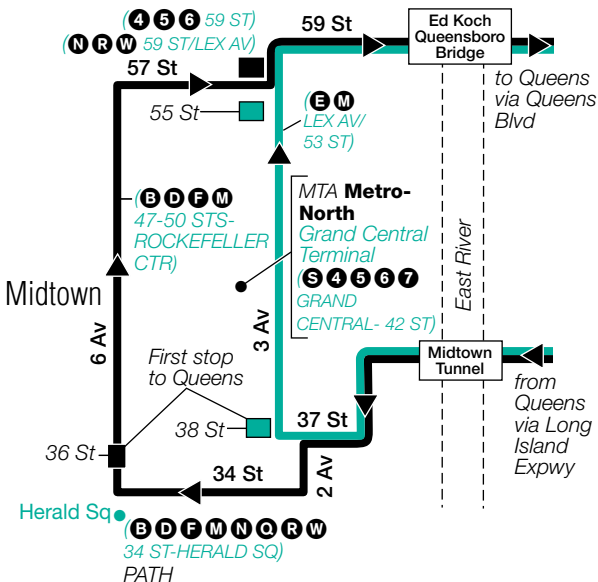

QM6/QM36

Manhattan