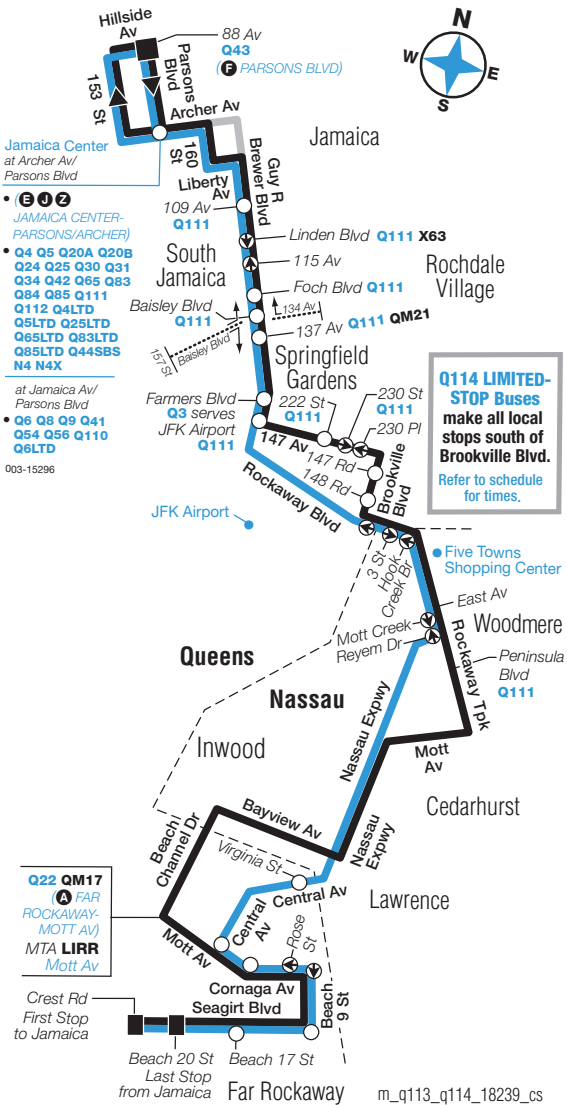

Q113/Q114 MAP LEGEND

Local/Limited/SBS Bus Transfers: shown in bold blue type.
Express Bus Transfers: shown in bold black type.

- Terminal
- Q114 Limited-Stop service
- Q113 Limited Stop service
- Q114 Night Service
- **(E STATION NAME)**
  Subway Connection
- Limited Stop
- Stops in direction indicated
- Point of Interest

For Accessible subway stations, travel directions and other information:

Call 511 or visit www.mta.info