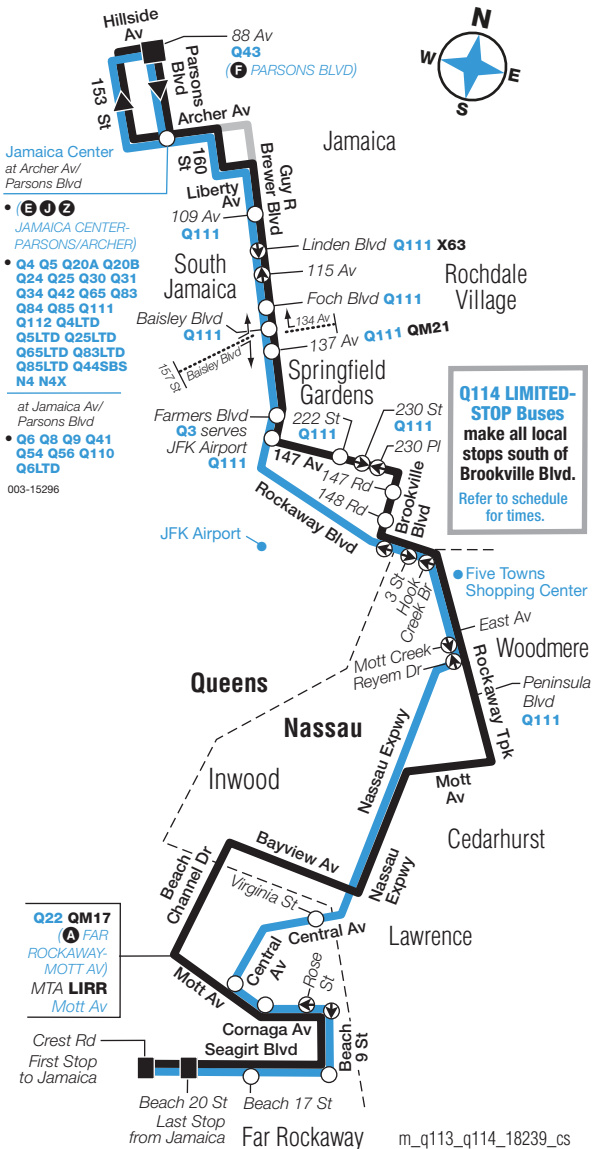

Q113/Q114 MAP LEGEND

Local/Limited/SBS Bus Transfers: shown in bold blue type.

Express Bus Transfers: shown in bold black type.

■ Terminal

— Q114 Limited-Stop service

— Q113 Limited Stop service

— Q114 Night Service

(E STATION NAME)
Subway Connection

○ Limited Stop

➤ Stops in direction indicated

● Point of Interest

For Accessible subway stations, travel directions and other information:

Call 511 or visit www.mta.info