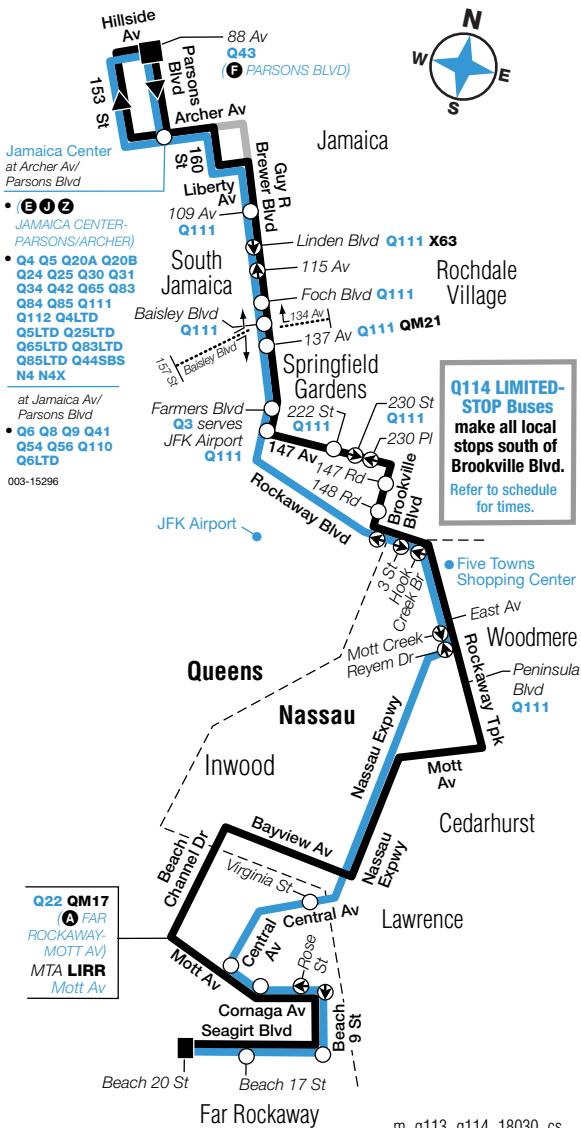

For Accessible subway stations, travel directions and other information:

Call 511 or visit www.mta.info