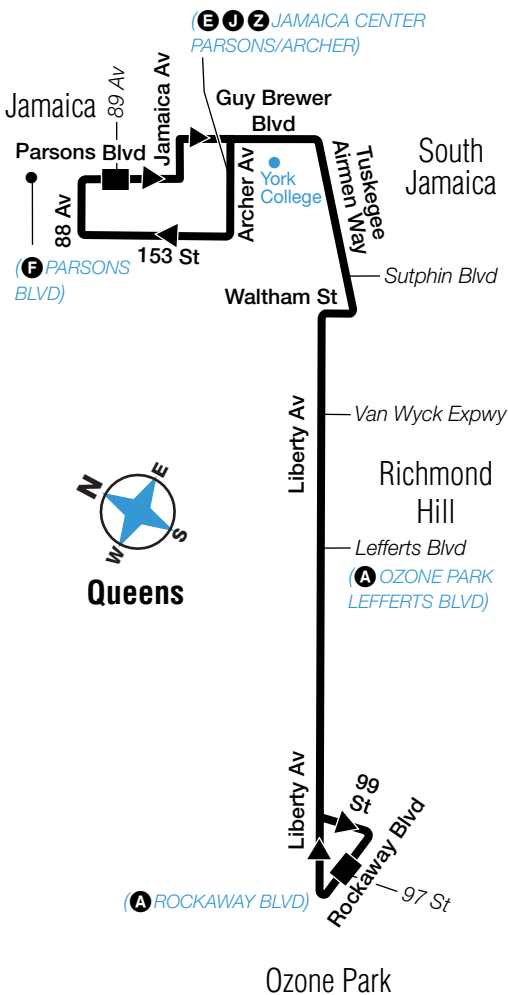

m_q112_18080_cs

Q112 MAP LEGEND

Terminal

Point of Interest

(**F** STATION NAME)

Subway Connection

For Accessible subway stations, travel directions and other information:

Call 511 or visit www.mta.info