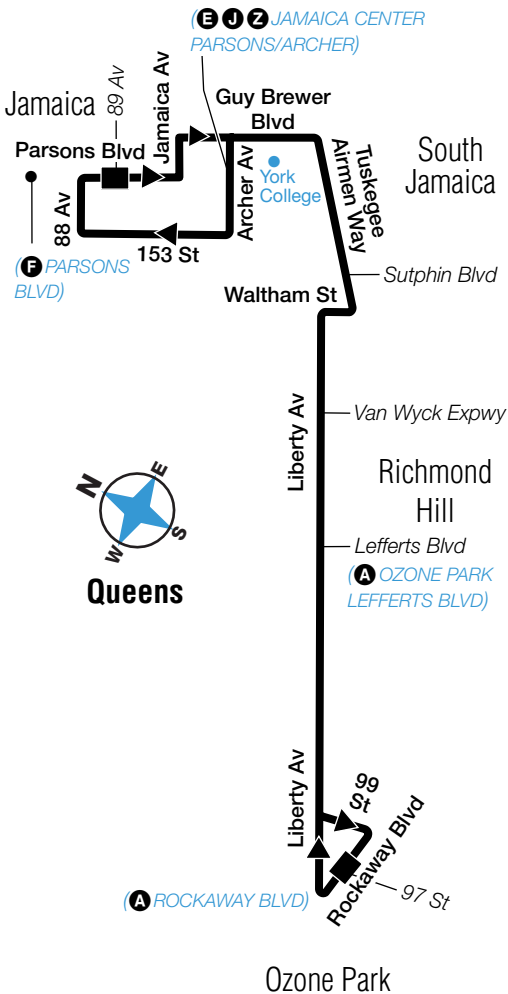

m_q112_18080_cs

Q112 MAP LEGEND

Terminal

Point of Interest

(**F**) STATION NAME

Subway Connection

For Accessible subway stations, travel directions and other information:

Call 511 or visit www.mta.info