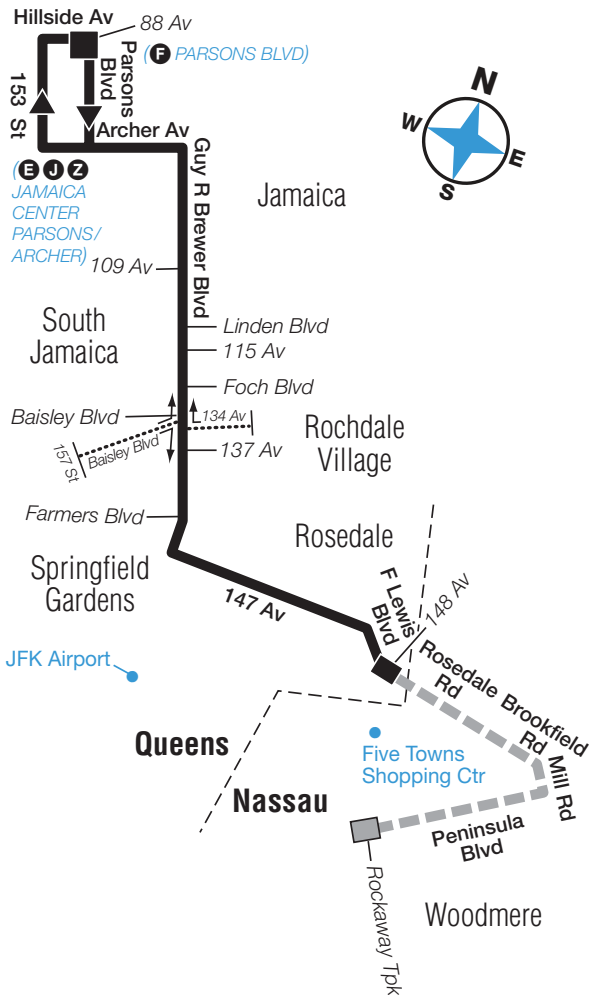

NOTE: Additional local service provided by the **Q114** between Jamaica and Springfield Gardens, evenings and late nights (see **Q113/Q114** timetable).

m_q111_15005_cs

Q111 MAP LEGEND

- Terminal
- Q111 Part-time Terminal
- (E STATION NAME)
  Subway Connection
- Q111 Part-time service
- Supplemental Service School Days (early PM)
- Point of Interest

For Accessible subway stations, travel directions and other information:

Call 511 or visit www.mta.info