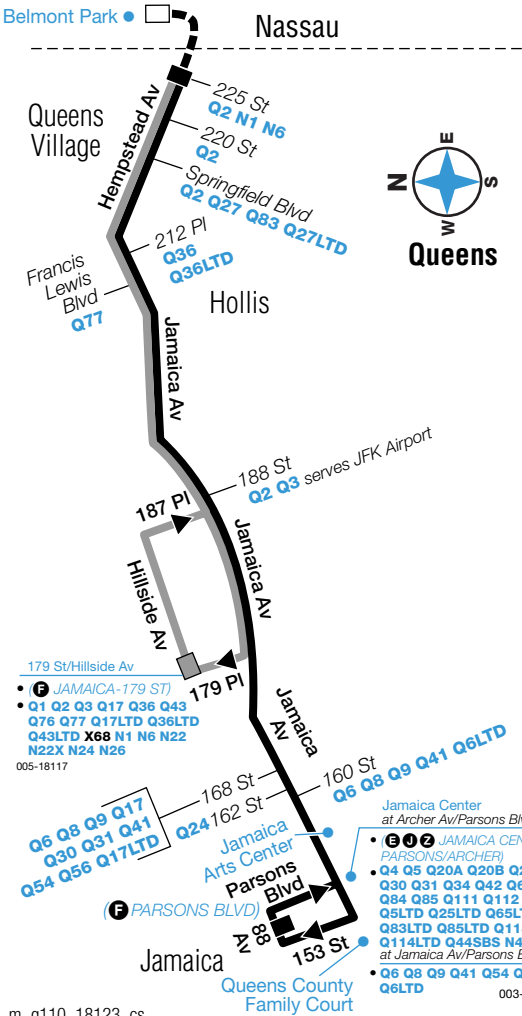

RACE DAYS ONLY:

The Q110 route extends into Belmont Park on race days during the Spring/Summer and Fall meetings.

m_q110_18123_cs

Q110 MAP LEGEND

Local/Limited/SBS Bus Transfers: shown in bold blue type.

Express Bus Transfers: shown in bold black type.

■ Terminal

■ Supplemental Rush Period Terminal

□ Race Day Terminal

● Point of Interest

— Supplemental Rush Period Service

■ Race Day Service

(E STATION NAME)
Subway Connection

For Accessible subway stations, travel directions and other information:

Call 511 or visit www.mta.info