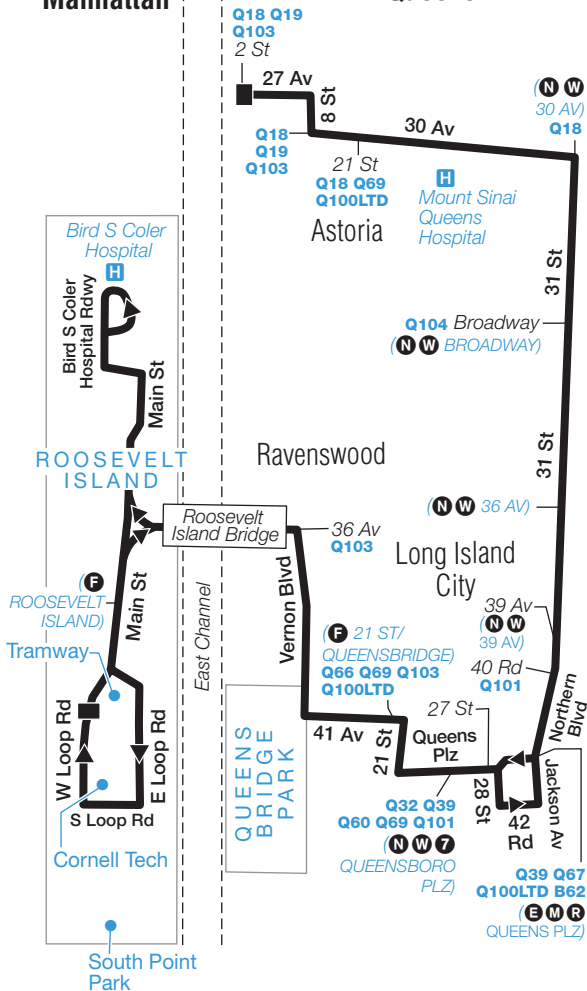

Manhattan

Queens

m_q102_17334_cs

Q102 MAP LEGEND

Local/Limited/SBS Bus Transfers: shown in bold blue type.

■ Terminal

(N STATION NAME)
Subway Connection

● Point of Interest

For Accessible subway stations, travel directions and other information:

Call 511 or visit www.mta.info