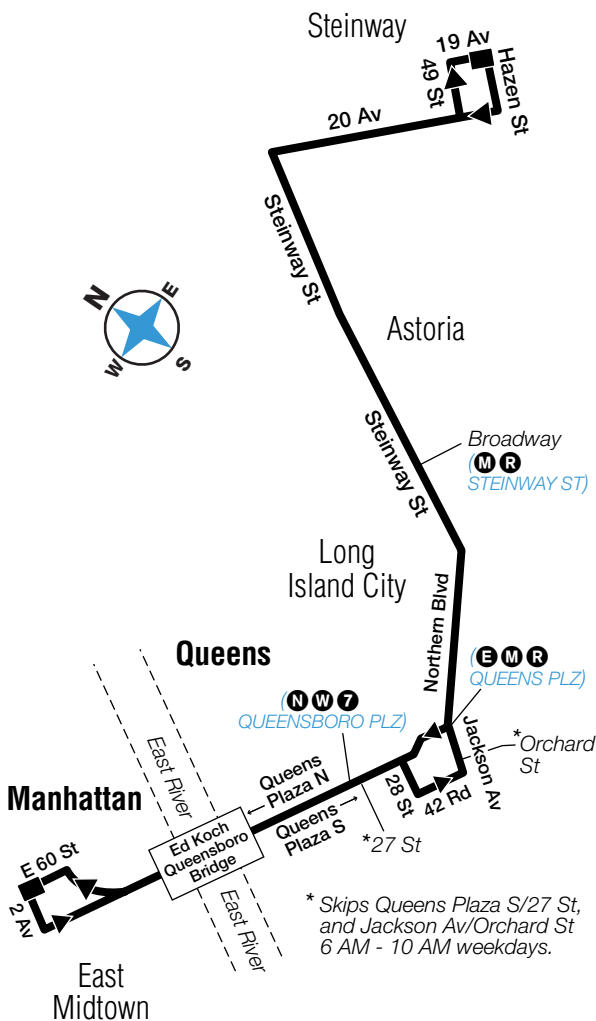

m_q101_16322_cs

Q101 MAP LEGEND

■ Terminal

(7) STATION NAME
Subway Connection

For Accessible subway stations, travel directions and other information:

Call 511 or visit www.mta.info