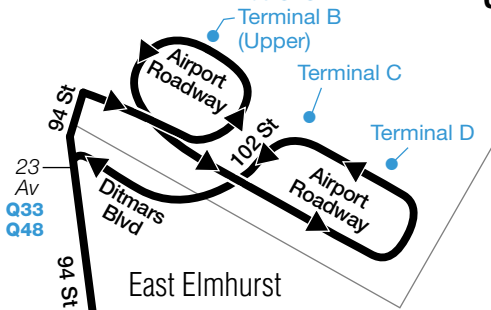

* Bus may depart 3-5 minutes early due to construction in LaGuardia Airport.

Q72 Sunday Service

From LaGuardia Airport to Rego Park

LaGuardia Airport Terminal B*	E Elmhurst 94 St/ Ditmars Blv	E Elmhurst 94 St/ Astoria Blv	E Elmhurst Junction Blv/ Northrn Blv	Corona Junction Blv/ Roosevelt Av	Rego Park 63 Dr/ Queens Blv
4:00	4:08	4:11	4:14	4:19	4:26
4:55	5:07	5:10	5:14	5:20	5:29
5:55	6:07	6:10	6:14	6:20	6:29
6:55	7:07	7:11	7:16	7:23	7:34
7:25	7:40	7:44	7:49	7:56	8:07
7:58	8:13	8:17	8:22	8:29	8:40
8:28	8:43	8:47	8:52	8:59	9:10
8:58	9:13	9:17	9:22	9:29	9:40
9:28	9:43	9:47	9:52	9:59	10:10
9:58	10:13	10:17	10:22	10:29	10:40
10:28	10:43	10:47	10:52	10:59	11:10
10:58	11:13	11:17	11:22	11:34	11:51
11:38	11:56	12:00	12:05	12:17	12:34
12:08	12:26	12:30	12:35	12:47	1:04
12:38	12:56	1:00	1:05	1:17	1:34
1:08	1:26	1:30	1:35	1:47	2:04
1:45	2:03	2:07	2:12	2:24	2:41
2:15	2:33	2:37	2:42	2:54	3:11
2:45	3:03	3:07	3:12	3:24	3:41
3:15	3:33	3:37	3:42	3:54	4:11
3:45	4:03	4:07	4:12	4:24	4:41
4:15	4:33	4:37	4:42	4:54	5:11
4:45	5:03	5:07	5:12	5:24	5:41
5:15	5:33	5:37	5:42	5:54	6:11
5:45	6:03	6:07	6:12	6:24	6:41
6:15	6:33	6:37	6:42	6:54	7:11
6:45	7:03	7:07	7:12	7:24	7:41
7:14	7:32	7:36	7:41	7:53	8:10
7:37	7:55	7:59	8:04	8:16	8:33
8:07	8:25	8:29	8:34	8:41	8:53
8:37	8:49	8:52	8:55	9:02	9:14
9:07	9:19	9:22	9:25	9:32	9:43
9:36	9:46	9:49	9:52	9:57	10:08
9:54	10:04	10:07	10:10	10:15	10:26
10:24	10:34	10:37	10:40	10:45	10:56
10:54	11:04	11:07	11:10	11:15	11:26
11:54	12:04	12:07	12:10	12:15	12:26
12:54	1:04	1:07	1:10	1:15	1:26

* Bus may depart 3-5 minutes early due to construction in LaGuardia Airport.

NOTE:
 Bus does not serve Terminal A. Take Airport courtesy bus at Terminal B.

LAGUARDIA AIRPORT

Q48
 (LaGuardia Link Q70 SBS)
M60 SBS