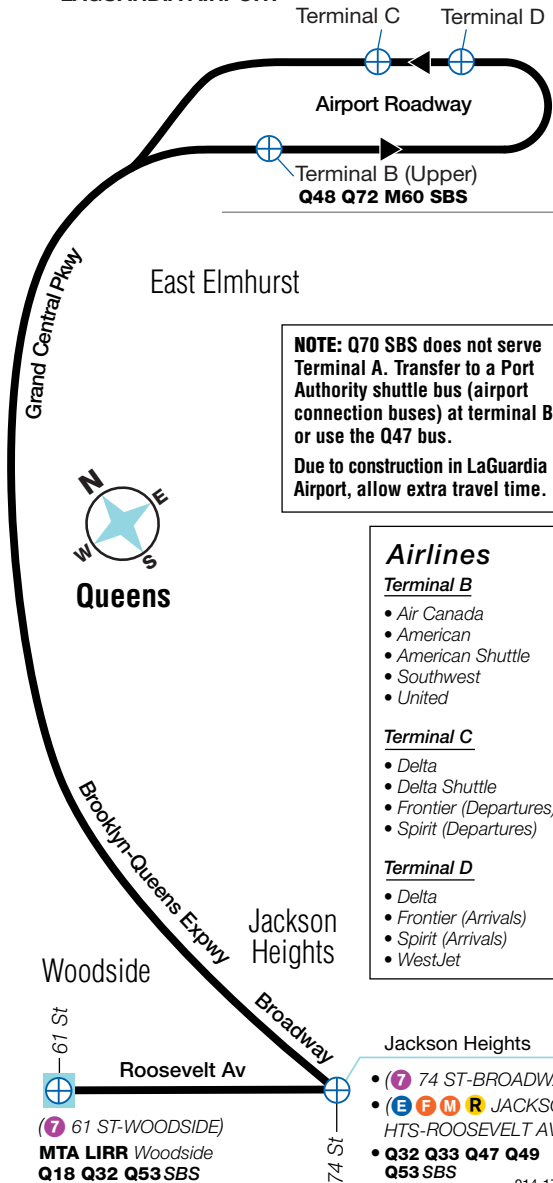

LAGUARDIA AIRPORT

NOTE: Q70 SBS does not serve Terminal A. Transfer to a Port Authority shuttle bus (airport connection buses) at terminal B, or use the Q47 bus.

Due to construction in LaGuardia Airport, allow extra travel time.

1. ### Airlines
2. **Terminal B**
3. Air Canada
   - American
   - American Shuttle
   - Southwest
   - United
4. **Terminal C**
5. Delta
   - Delta Shuttle
   - Frontier (Departures)
   - Spirit (Departures)
6. **Terminal D**
7. Delta
   - Frontier (Arrivals)
   - Spirit (Arrivals)
   - WestJet

61 St
(7 61 ST-WOODSIDE)
MTA LIRR Woodside
Q18 Q32 Q53 SBS

Jackson Heights
74 St
(7 74 ST-BROADWAY)
(E F M R JACKSON HTS-ROOSEVELT AV)
Q32 Q33 Q47 Q49 Q53 SBS

014-17282

LaGuardia Link Q70 SBS Map Legend

Local/Limited/SBS Bus Transfers: shown in bold type.

Terminal

Stop

(E STATION NAME)
Subway Connection

m_q070s_17320_cs

For Accessible subway stations, travel directions and other information:

Call 511 or visit www.mta.info