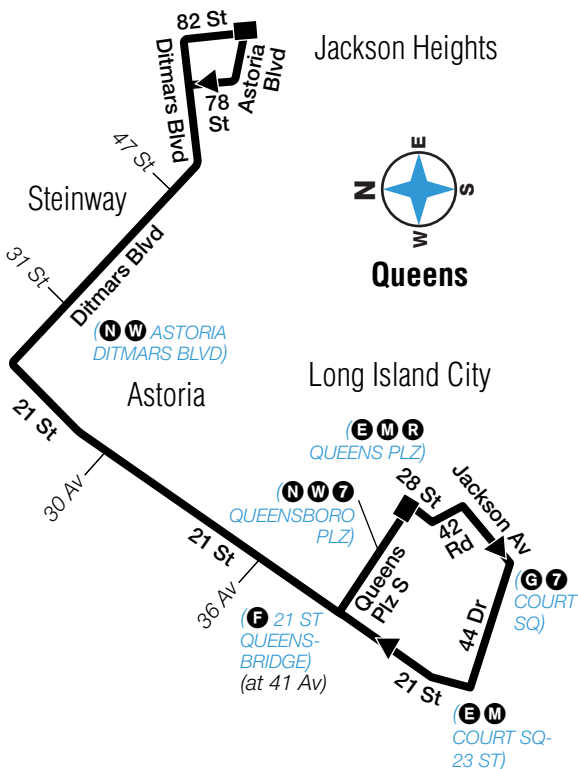

m_q069_17100_cs

Q69 MAP LEGEND

■ Terminal

(E) STATION NAME
Subway Connection

For Accessible subway stations, travel directions and other information:

Call 511 or visit www.mta.info