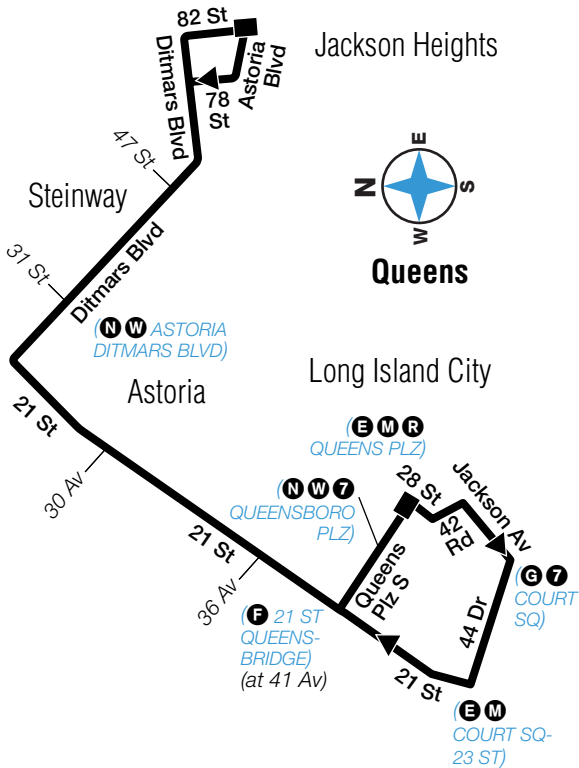

m_q069_17100_cs

Q69 MAP LEGEND

Terminal

(E STATION NAME)
Subway Connection

For Accessible subway stations, travel directions and other information:

Call 511 or visit www.mta.info