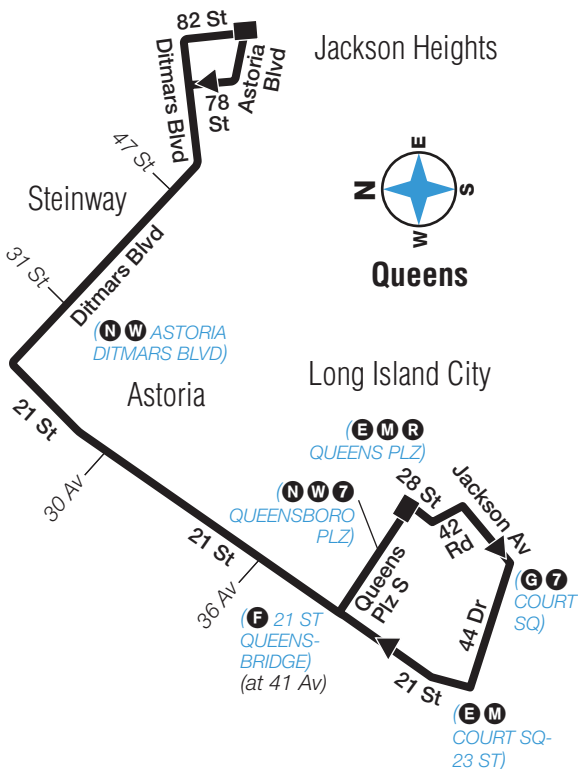

m_q069_17100_cs

Q69 MAP LEGEND

■ Terminal

(E) STATION NAME
Subway Connection

For Accessible subway stations, travel directions and other information:

Call 511 or visit www.mta.info