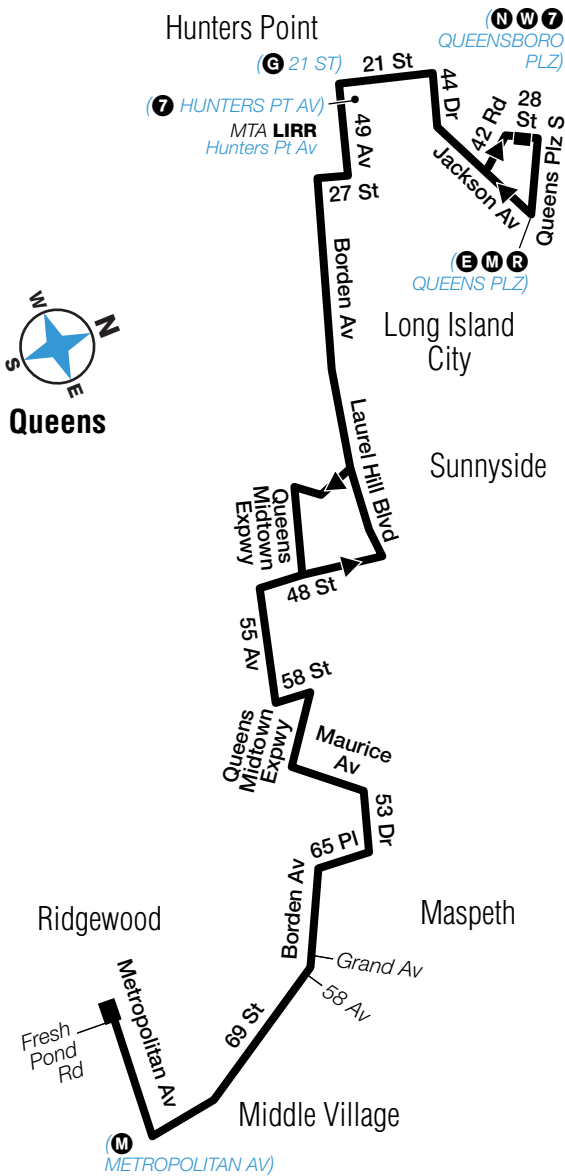

m_q067_17174_cs

Q67 MAP LEGEND

■ Terminal

MTA LIRR Railroad Station

(7) STATION NAME
Subway Connection

For Accessible subway stations, travel directions and other information:

Call 511 or visit www.mta.info