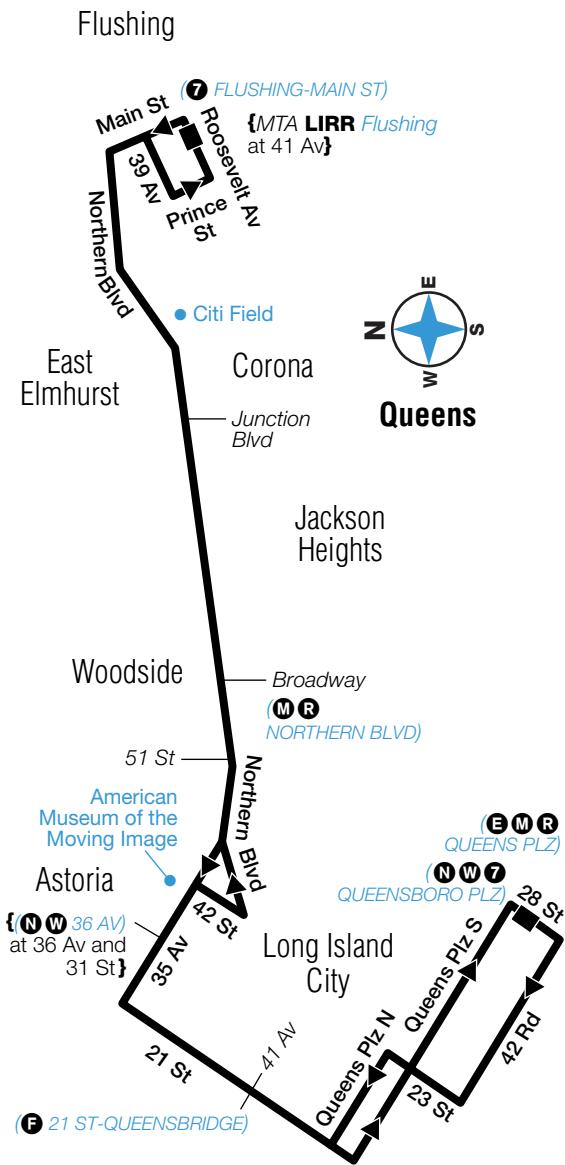

m_q066_16322_cs

Q66 MAP LEGEND

■ Terminal

MTA **LIRR**
Railroad Station

(**F**) STATION NAME
Subway Connection

● Point of Interest

For Accessible subway stations, travel directions and other information:

Call 511 or visit www.mta.info