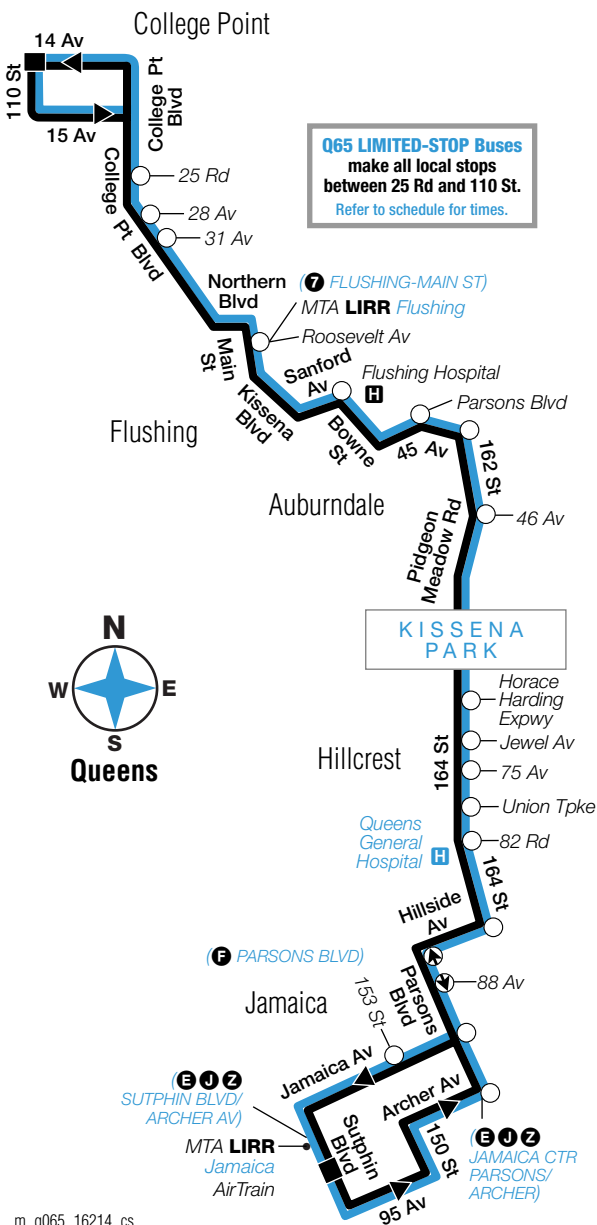

m_q065_16214_cs

Q65 MAP LEGEND

- Terminal
- (E STATION NAME) Subway Connection
- MTA LIRR Railroad Station
- Q65 Local Service
- Q65 Limited-Stop Service
- Limited Stop

For Accessible subway stations, travel directions and other information:

Call 511 or visit www.mta.info