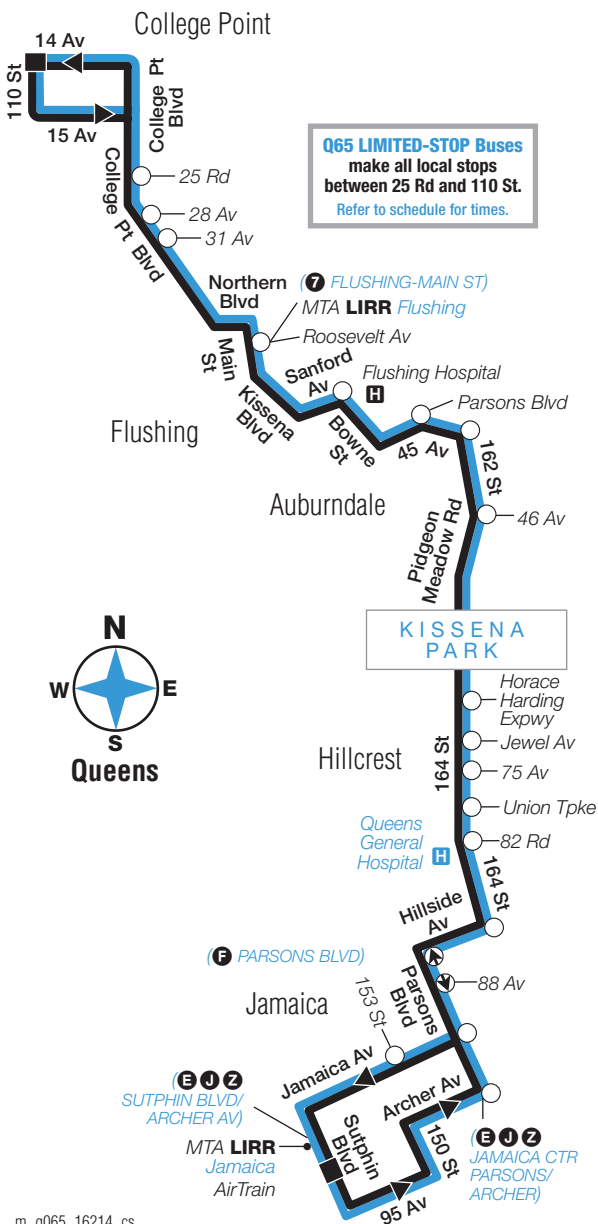

m_q065_16214_cs

Q65 MAP LEGEND

- Terminal
- MTA LIRR Railroad Station
- (E STATION NAME) Subway Connection
- Q65 Local Service
- Q65 Limited-Stop Service
- Limited Stop

For Accessible subway stations, travel directions and other information:

Call 511 or visit www.mta.info