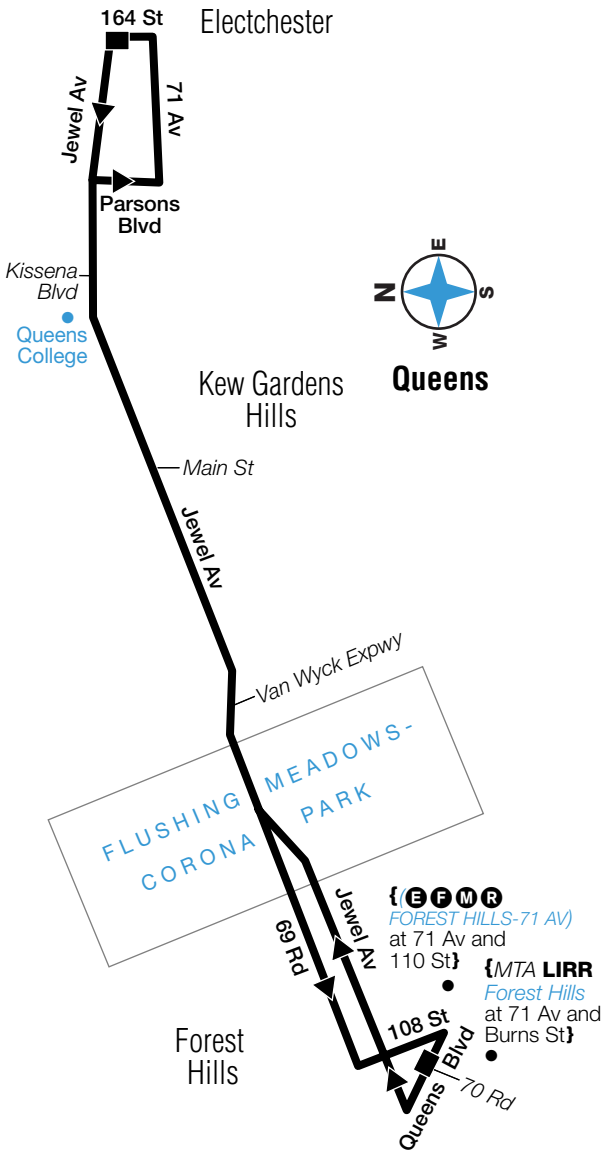

m_q064_10291_cs

Q64 MAP LEGEND

- Terminal
- Point of Interest

MTA **LIRR**
Railroad Station

(E) STATION NAME
Subway Connection

For Accessible subway stations, travel directions and other information:

Call 511 or visit www.mta.info