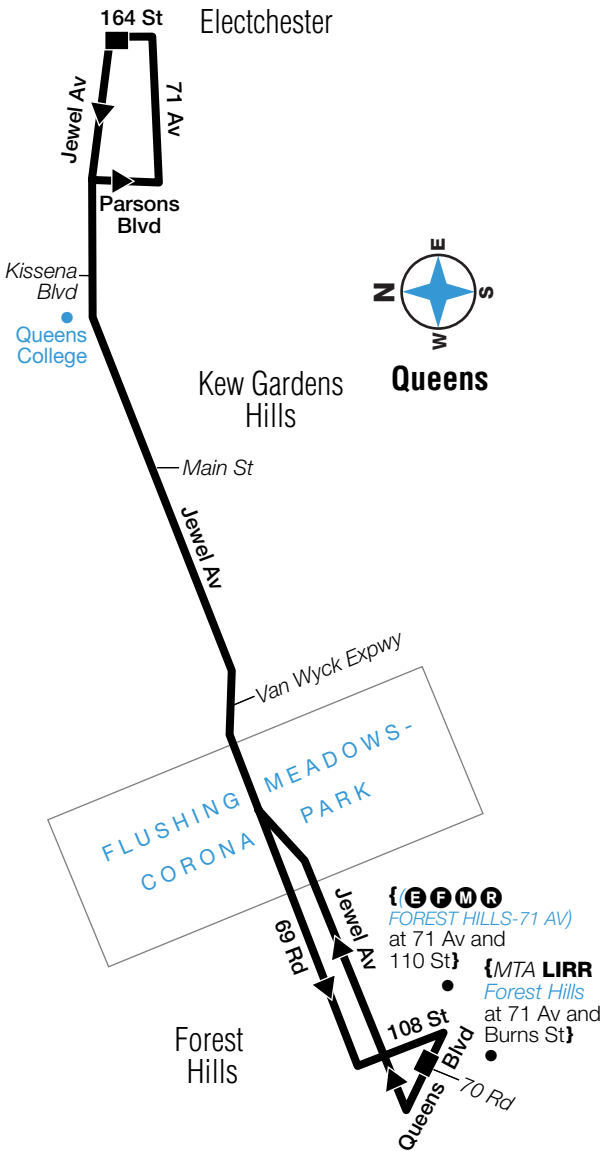

m_q064_10291_cs

Q64 MAP LEGEND

- Terminal
- Point of Interest

MTA **LIRR**
Railroad Station

(**E** STATION NAME)
Subway Connection

For Accessible subway stations, travel directions and other information:

Call 511 or visit www.mta.info