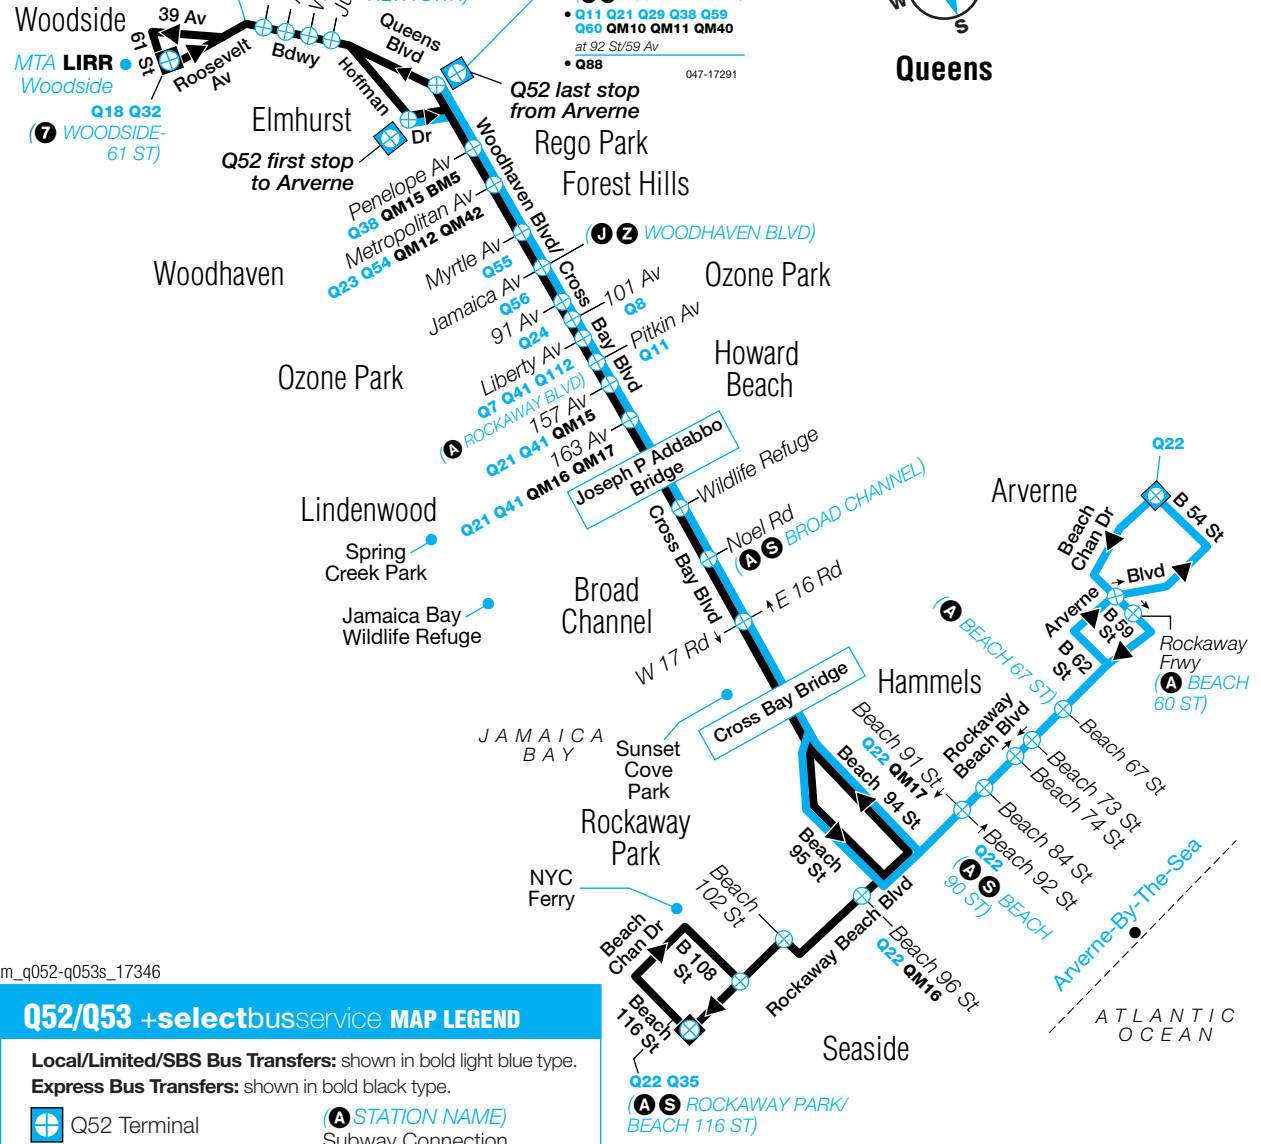

- Jackson Heights
- **7** 74 ST-BROADWAY
- **E F M R** JACKSON HTS-ROOSEVELT AV
- **Q32 Q33 Q47 Q49** (LaGuardia Link **Q70 SBS**)

014-17282

Woodside

MTA LIRR • Woodside

Q18 Q32
(7) WOODSIDE-61 ST

- Elmhurst Hospital
- Q58 Q59 Q60 Q58LTD
- **(M R) GRAND AV-NEWTOWN**

- Queens Center Mall
- **(M R) WOODHAVEN BLVD**
- **Q11 Q21 Q29 Q38 Q59 Q60 QM10 QM11 QM40** at 92 St/59 Av
- **Q88**

Queens

m_q052-q053s_17346

Q52/Q53 +selectbusservice MAP LEGEND

Local/Limited/SBS Bus Transfers: shown in bold light blue type.
Express Bus Transfers: shown in bold black type.

Q52 Terminal	(A STATION NAME) Subway Connection
Q53 Terminal	MTA LIRR Railroad Station
Q52 SBS	Point of Interest
Q53 SBS	
Stop	

For Accessible subway stations, travel directions and other information:
Call 511 or visit www.mta.info