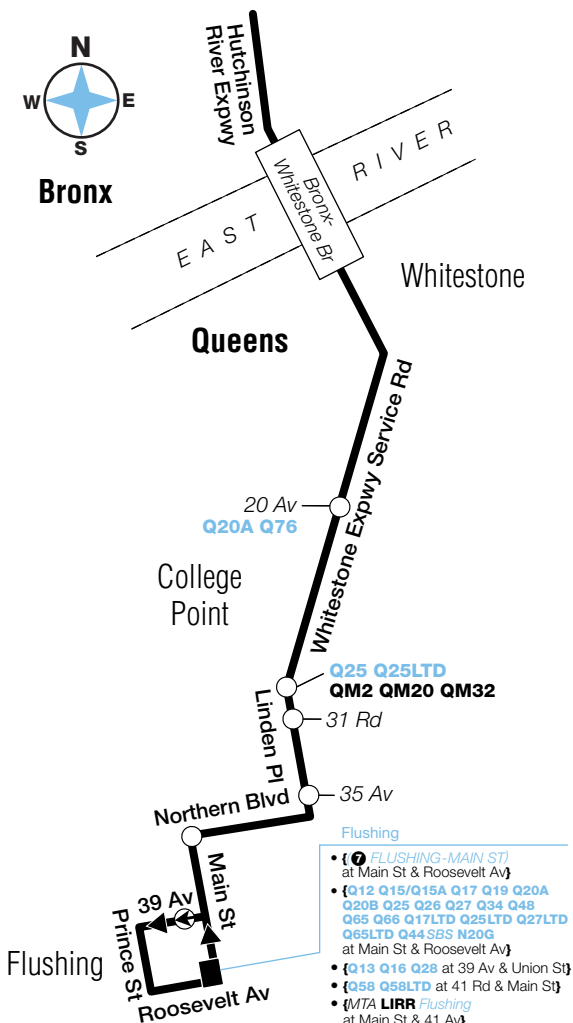

Q50 Sunday Service

From Co-op City, Bronx, to Flushing, Queens

Section 5 Earhart Ln/ Erskine Pl	Section 3 Co-op City Bl/ Bellamy LP	Pelham Bay Pk Pelham Bay Park Sta	Schuylerville Htchn Rvr Pkwy/ Lafayette Av	Flushing Whtstne Exp/ 20 Av	Flushing 39 Av/ Main St
5:05	5:11	5:26	5:34	5:39	5:46
5:35	5:41	5:56	6:04	6:09	6:16
6:05	6:11	6:26	6:34	6:39	6:46
6:35	6:41	6:56	7:04	7:09	7:16
7:05	7:11	7:26	7:34	7:39	7:46
7:35	7:41	7:56	8:04	8:09	8:16
8:05	8:11	8:26	8:34	8:39	8:46
8:35	8:41	8:56	9:04	9:09	9:16
9:05	9:11	9:26	9:34	9:40	9:48
9:35	9:41	9:55	10:04	10:10	10:18
10:05	10:11	10:25	10:34	10:40	10:48
10:35	10:41	10:55	11:04	11:10	11:18
11:05	11:11	11:25	11:34	11:40	11:48
11:35	11:41	11:55	12:04	12:11	12:21
12:05	12:12	12:26	12:35	12:42	12:52
12:35	12:42	12:56	1:05	1:11	1:20
1:05	1:11	1:26	1:34	1:40	1:49
1:35	1:41	1:56	2:04	2:10	2:19
2:05	2:11	2:26	2:34	2:40	2:49
2:35	2:41	2:56	3:04	3:10	3:19
3:05	3:11	3:26	3:34	3:40	3:49
3:35	3:41	3:58	4:08	4:14	4:23
4:05	4:11	4:28	4:38	4:44	4:53
4:35	4:41	4:58	5:08	5:14	5:23
5:05	5:11	5:28	5:38	5:44	5:53
5:35	5:41	5:58	6:08	6:14	6:23
6:05	6:11	6:28	6:38	6:44	6:53
6:35	6:41	6:58	7:08	7:14	7:23
7:05	7:11	7:26	7:35	7:41	7:50
7:35	7:41	7:56	8:05	8:11	8:20
8:05	8:11	8:26	8:35	8:41	8:50
8:35	8:41	8:56	9:05	9:11	9:20
9:05	9:11	9:26	9:35	9:41	9:50
9:35	9:41	9:56	10:05	10:11	10:20
10:05	10:11	10:26	10:35	10:41	10:50
11:05	11:11	11:26	11:35	11:41	11:48
12:05	12:11	12:26	12:35	12:41	12:48

NOTES

to / from Queens via Hutchinson River Pkwy and Bronx-Whitestone Bridge

to / from Bronx via
and Bronx-Whitestone Bridge

006-18117

m_q050_18121_cs

Q50 LIMITED-STOP MAP LEGEND

Local/Limited/SBS Bus Transfers: shown in bold blue type.