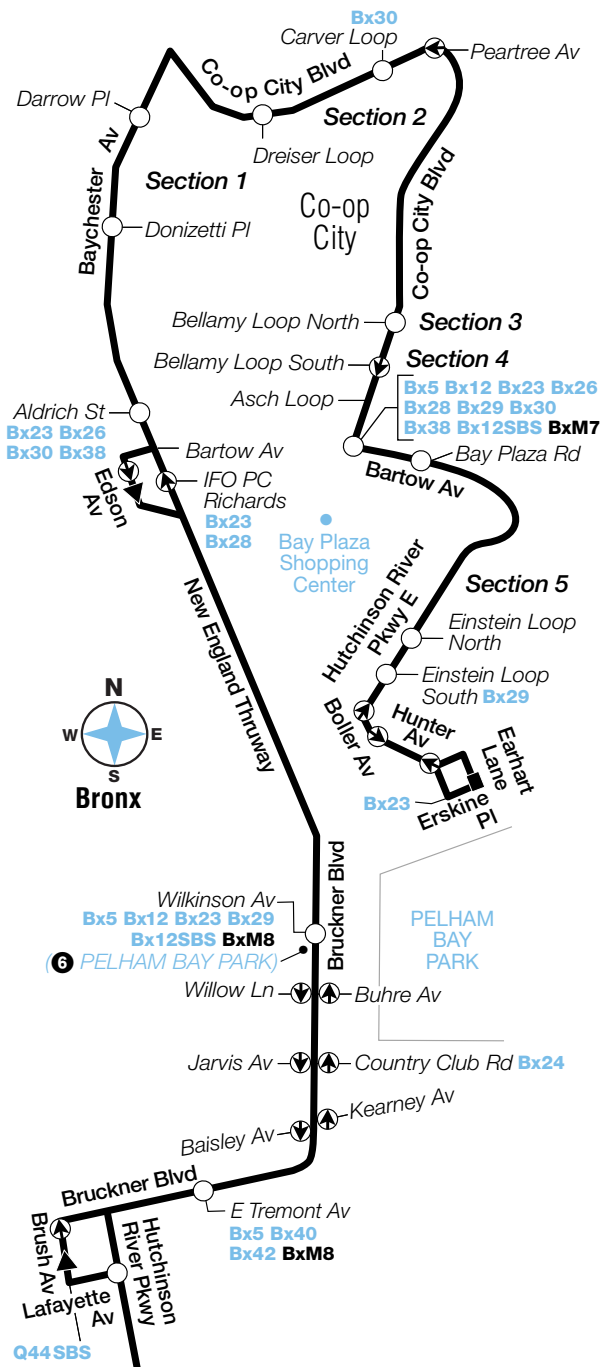

Q50 Sunday Service

From Flushing, Queens, to Co-op City, Bronx

Flushing Roosevelt Av/ Main St	Flushing Whtstne Exp/ 20 Av	Schuylerville Lafayette Av/ Htchsn Rvr Pkwy	Pelham Bay Pk Pelham Bay Park Sta	Section 3 Co-op City Blvd/ Bellamy LP	Section 5 Earhart Ln/ Erskine Pl
6:05	6:14	6:20	6:32	6:44	6:50
6:35	6:44	6:50	7:02	7:14	7:20
7:05	7:14	7:20	7:32	7:44	7:50
7:35	7:44	7:50	8:02	8:14	8:20
8:05	8:14	8:20	8:32	8:44	8:50
8:35	8:44	8:50	9:02	9:15	9:22
9:05	9:15	9:22	9:34	9:47	9:54
9:35	9:45	9:52	10:04	10:17	10:24
10:05	10:15	10:22	10:34	10:47	10:54
10:35	10:45	10:52	11:04	11:17	11:24
11:05	11:15	11:22	11:34	11:47	11:54
11:35	11:45	11:52	12:04	12:17	12:24
12:05	12:15	12:22	12:34	12:48	12:56
12:35	12:47	12:54	1:11	1:25	1:33
1:05	1:17	1:24	1:41	1:55	2:03
1:35	1:45	1:52	2:05	2:19	2:27
2:05	2:15	2:22	2:35	2:49	2:57
2:35	2:45	2:52	3:05	3:20	3:29
3:05	3:15	3:23	3:36	3:51	4:00
3:35	3:45	3:53	4:06	4:21	4:30
4:05	4:15	4:23	4:36	4:51	5:01
4:35	4:45	4:55	5:09	5:24	5:34
5:05	5:15	5:25	5:39	5:54	6:04
5:35	5:45	5:55	6:09	6:24	6:34
6:05	6:15	6:25	6:39	6:52	7:00
6:35	6:45	6:53	7:06	7:19	7:27
7:05	7:15	7:23	7:36	7:49	7:57
7:35	7:45	7:53	8:06	8:19	8:27
8:05	8:15	8:23	8:36	8:49	8:57
8:35	8:45	8:53	9:06	9:19	9:27
9:05	9:15	9:23	9:36	9:49	9:57
10:05	10:15	10:22	10:35	10:47	10:54
11:05	11:15	11:22	11:35	11:47	11:54
12:05	12:15	12:22	12:35	12:47	12:54
1:05	1:15	1:22	1:35	1:47	1:54

NOTES

to / from Queens via Hutchinson River Pkwy and Bronx-Whitestone Bridge

to / from Bronx via
and Bronx-Whitestone Bridge

Bronx

Hutchinson
River Expwy

Whitestone Br

EAST RIVER

Whitestone