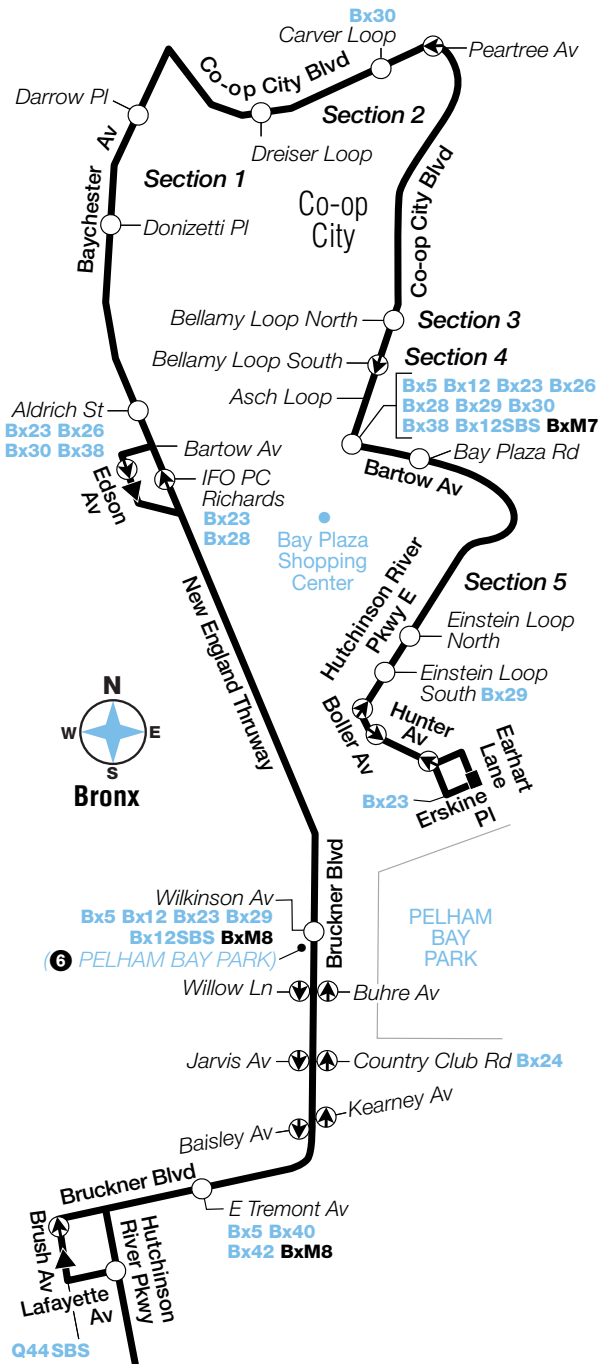

Q50 Sunday Service

From Flushing, Queens, to Co-op City, Bronx

Flushing Roosevelt Av/ Main St	Flushing Whstne Exp/ 20 Av	Schuylerville Lafayette Av/ Htchsn Rvr Pkwy	Pelham Bay Pk Pelham Bay Park Sta	Section 3 Co-op City Bl/ Bellamy LP	Section 5 Earhart Ln/ Erskine Pl
6:05	6:14	6:20	6:32	6:44	6:50
6:35	6:44	6:50	7:02	7:14	7:20
7:05	7:14	7:20	7:32	7:44	7:50
7:35	7:44	7:50	8:02	8:14	8:20
8:05	8:14	8:20	8:32	8:44	8:50
8:35	8:44	8:50	9:02	9:15	9:22
9:05	9:15	9:22	9:34	9:47	9:54
9:35	9:45	9:52	10:04	10:17	10:24
10:05	10:15	10:22	10:34	10:47	10:54
10:35	10:45	10:52	11:04	11:17	11:24
11:05	11:15	11:22	11:34	11:47	11:54
11:35	11:45	11:52	12:04	12:17	12:24
12:05	12:15	12:22	12:34	12:48	12:56
12:35	12:47	12:54	1:11	1:25	1:33
1:05	1:17	1:24	1:41	1:55	2:03
1:35	1:45	1:52	2:05	2:19	2:27
2:05	2:15	2:22	2:35	2:49	2:57
2:35	2:45	2:52	3:05	3:20	3:29
3:05	3:15	3:23	3:36	3:51	4:00
3:35	3:45	3:53	4:06	4:21	4:30
4:05	4:15	4:23	4:36	4:51	5:01
4:35	4:45	4:55	5:09	5:24	5:34
5:05	5:15	5:25	5:39	5:54	6:04
5:35	5:45	5:55	6:09	6:24	6:34
6:05	6:15	6:25	6:39	6:52	7:00
6:35	6:45	6:53	7:06	7:19	7:27
7:05	7:15	7:23	7:36	7:49	7:57
7:35	7:45	7:53	8:06	8:19	8:27
8:05	8:15	8:23	8:36	8:49	8:57
8:35	8:45	8:53	9:06	9:19	9:27
9:05	9:15	9:23	9:36	9:49	9:57
10:05	10:15	10:22	10:35	10:47	10:54
11:05	11:15	11:22	11:35	11:47	11:54
12:05	12:15	12:22	12:35	12:47	12:54
1:05	1:15	1:22	1:35	1:47	1:54

NOTES

to / from Queens via Hutchinson River Pkwy and Bronx-Whitestone Bridge

to / from Bronx via
and Bronx-Whitestone Bridge

006-18117

m_q050_18121_cs

Q50 LIMITED-STOP MAP LEGEND

Local/Limited/SBS Bus Transfers: shown in bold blue type.