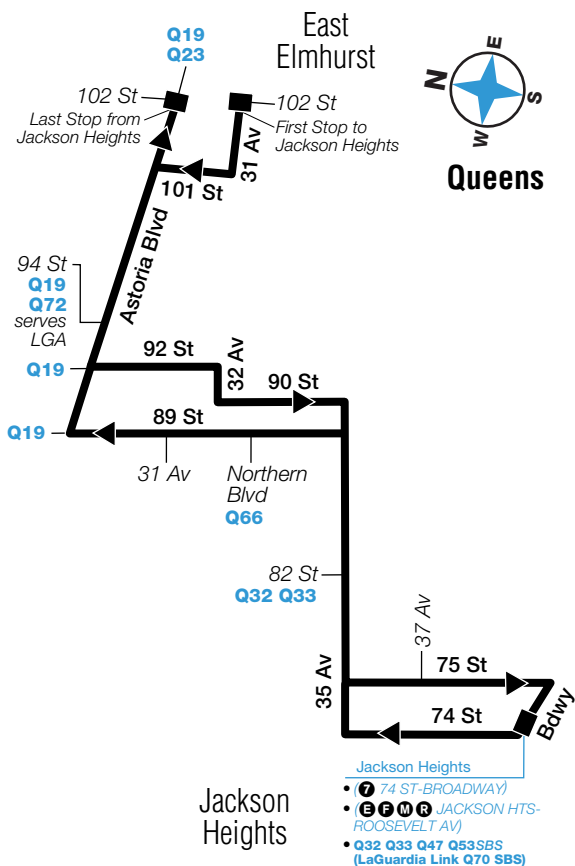

014-17282

m_q049_18121_cs

Q49 LEGEND

Local/Limited/SBS Bus Transfers: shown in bold blue type.

Express Bus Transfers: shown in bold black type.

■ Terminal

(7) STATION NAME
Subway Connection

For Accessible subway stations, travel directions and other information:

Call 511 or visit www.mta.info