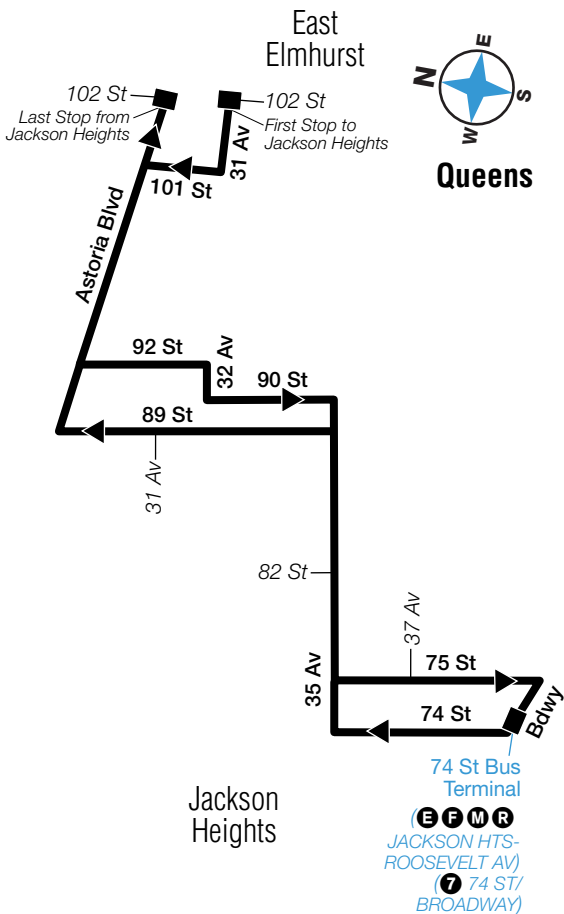

m_q049_16257_cs

Q49 MAP LEGEND

■ Terminal

(7 STATION NAME)
Subway Connection

For Accessible subway stations, travel directions and other information:

Call 511 or visit www.mta.info