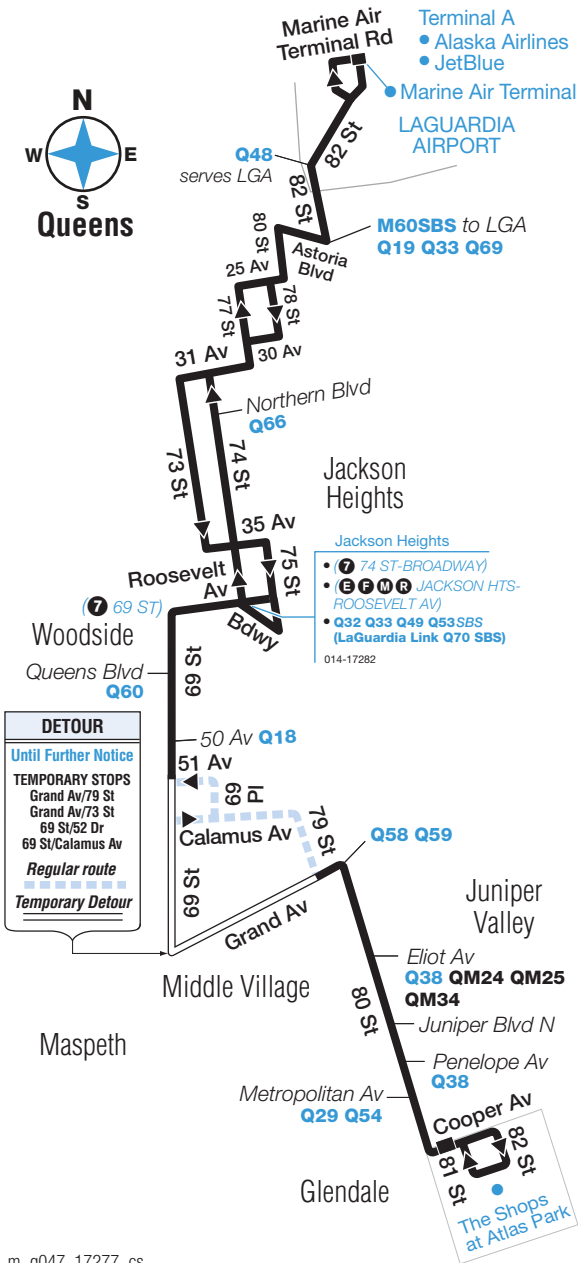

m_q047_17277_cs

Q47 MAP LEGEND

Local/Limited/SBS Bus Transfers: shown in bold blue type.
Express Bus Transfers: shown in bold black type.

Terminal

Point of Interest

(E) STATION NAME

Subway Connection

For Accessible subway stations, travel directions and other information:

Call 511 or visit www.mta.info