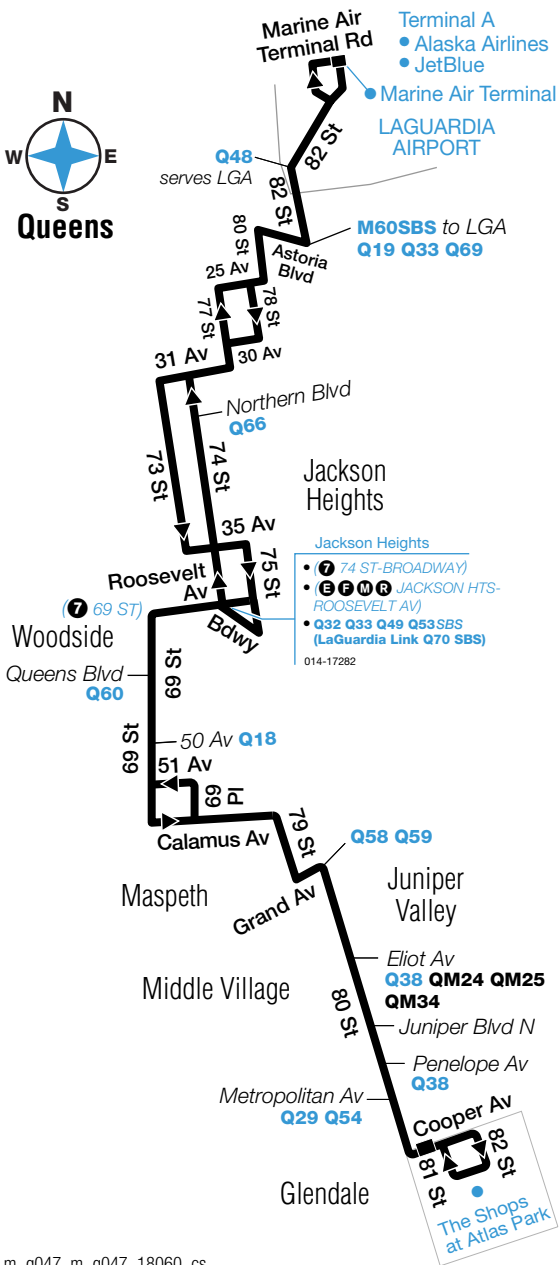

m_q047_m_q047_18060_cs

Q47 MAP LEGEND

Local/Limited/SBS Bus Transfers: shown in bold blue type.
Express Bus Transfers: shown in bold black type.

■ Terminal

● Point of Interest

(E) STATION NAME
Subway Connection

For Accessible subway stations, travel directions and other information:

Call 511 or visit www.mta.info