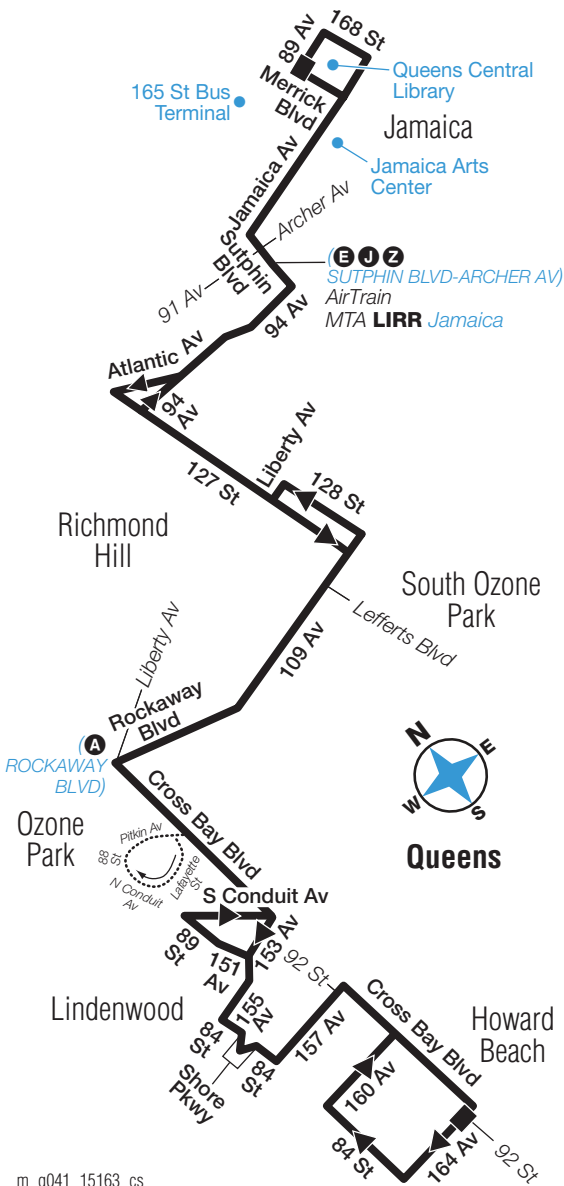

m_q041_15163_cs

Q41 MAP LEGEND

■ Terminal

MTA **LIRR**
Railroad Station

● Point of Interest

(E STATION NAME)
Subway Connection

..... Supplemental Service
School Days

For Accessible subway stations, travel directions and other information:

Call 511 or visit www.mta.info