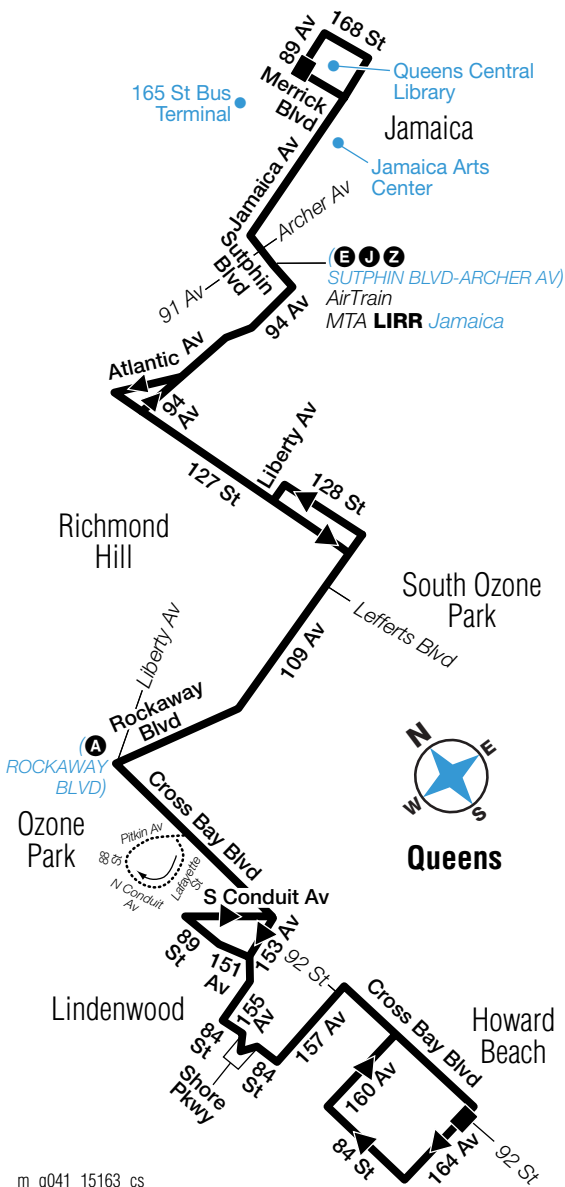

m_q041_15163_cs

Q41 MAP LEGEND

■ Terminal

MTA **LIRR**
Railroad Station

● Point of Interest

(E STATION NAME)
Subway Connection

..... Supplemental Service
School Days

For Accessible subway stations, travel directions and other information:

Call 511 or visit www.mta.info