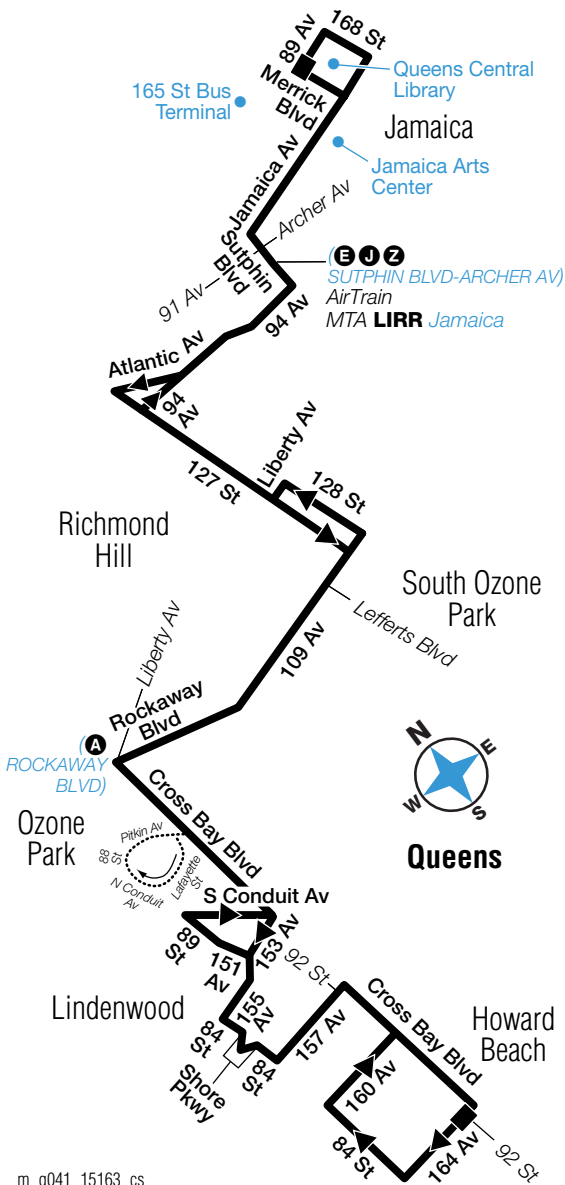

m_q041_15163_cs

Q41 MAP LEGEND

■ Terminal

MTA **LIRR**
Railroad Station

● Point of Interest

(E STATION NAME)
Subway Connection

..... Supplemental Service
School Days

For Accessible subway stations, travel directions and other information:

Call 511 or visit www.mta.info