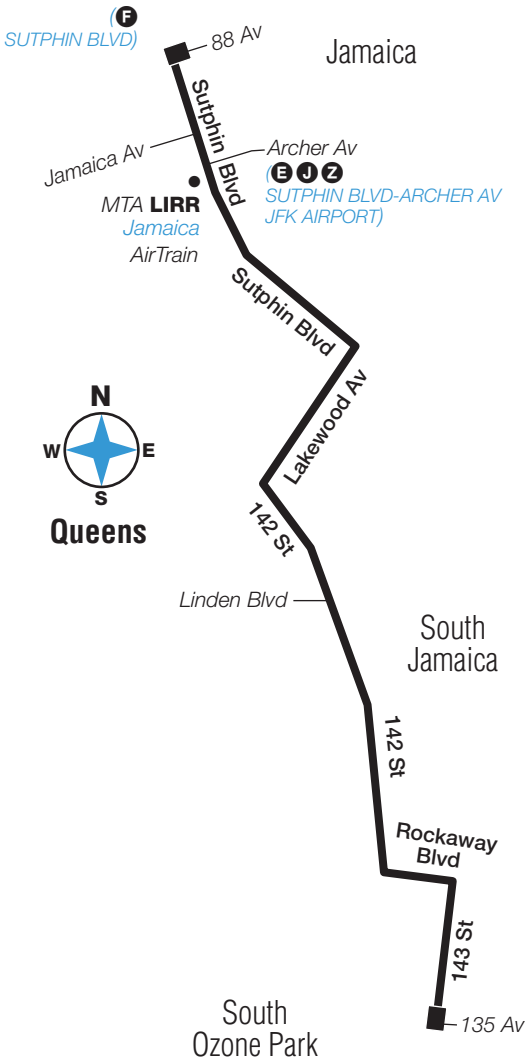

Q40 LEGEND

■ Terminal

(F) STATION NAME
Subway Connection

MTA LIRR
Railroad Station