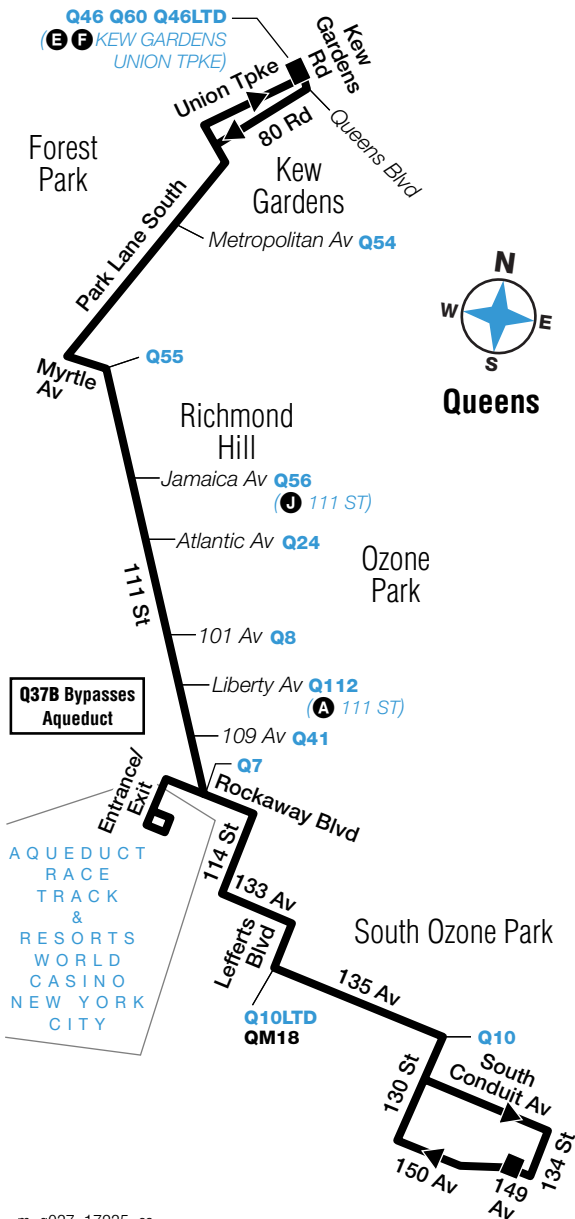

m_q037_17235_cs

Q37 MAP LEGEND

Local/Limited/SBS Bus Transfers: shown in bold blue type.

Express Bus Transfers: shown in bold black type.

■ Terminal

(**A** STATION NAME)
Subway Connection

For Accessible subway stations, travel directions and other information:

Call 511 or visit www.mta.info