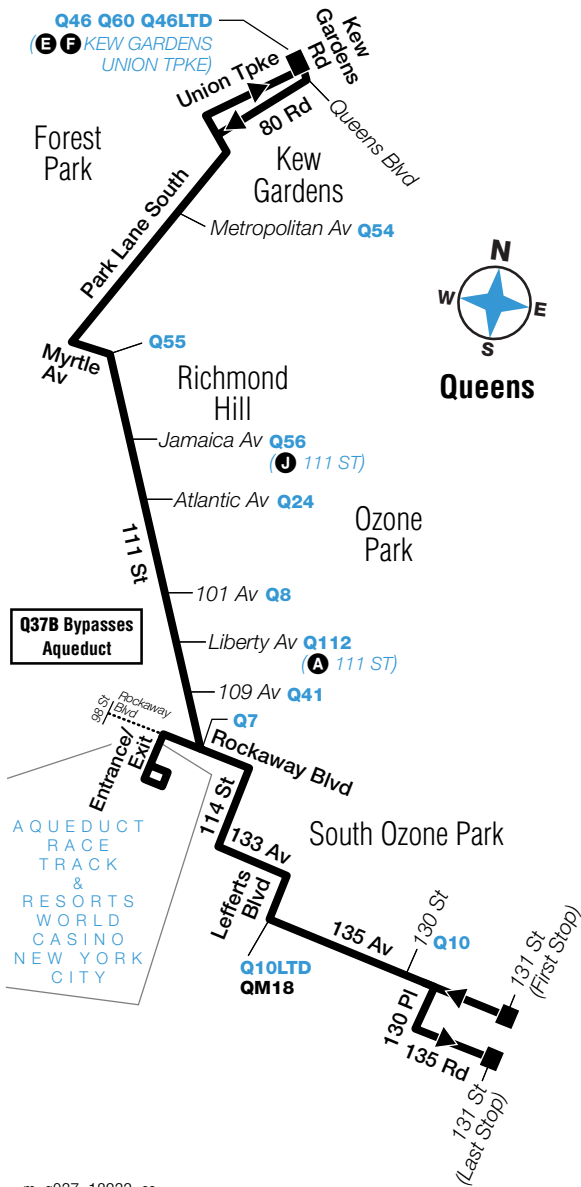

m_q037_18233_cs

Q37 MAP LEGEND

Local/Limited/SBS Bus Transfers: shown in bold blue type.

Express Bus Transfers: shown in bold black type.

■ Terminal

..... Supplemental Service School Days

(**A** STATION NAME)
Subway Connection

For Accessible subway stations, travel directions and other information:

Call 511 or visit www.mta.info