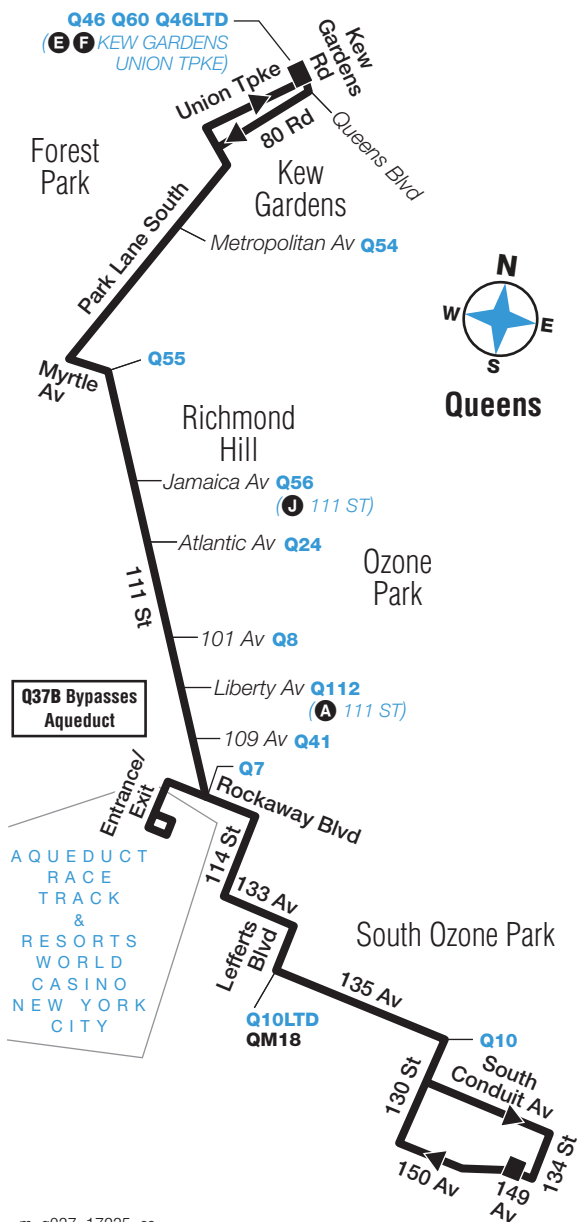

m_q037_17235_cs

Q37 MAP LEGEND

Local/Limited/SBS Bus Transfers: shown in bold blue type.

Express Bus Transfers: shown in bold black type.

■ Terminal

(A) *STATION NAME*
Subway Connection

For Accessible subway stations, travel directions and other information:

Call 511 or visit www.mta.info