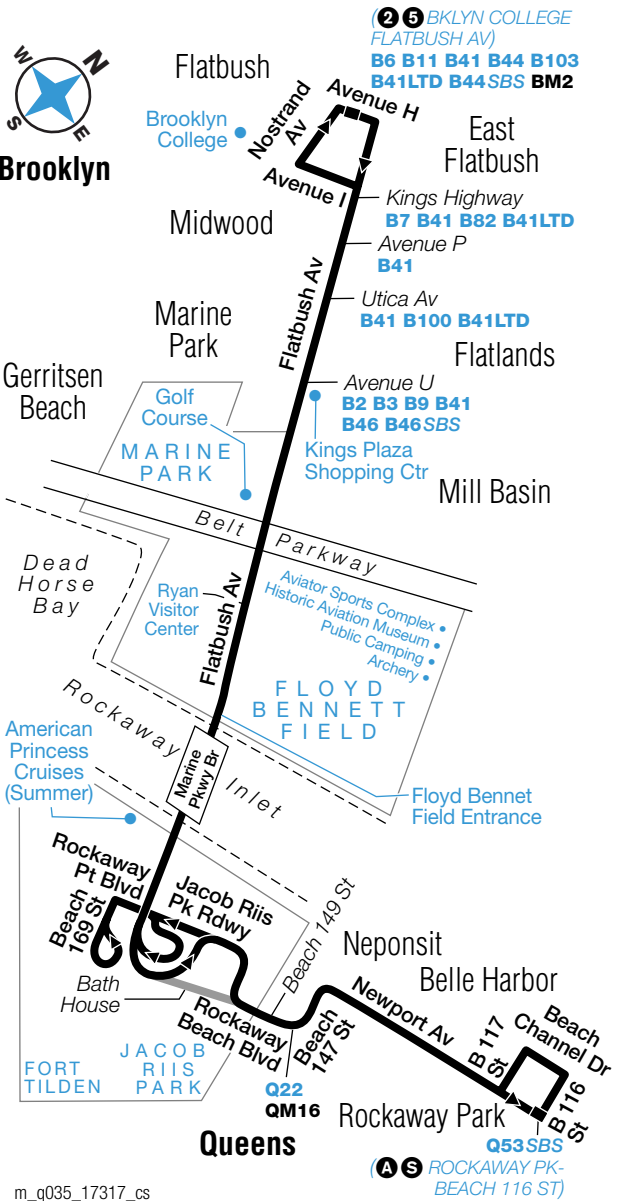

m_q035_17317_cs

Q35 MAP LEGEND

- **Local/Limited/SBS Bus Transfers:** shown in bold blue type.
- **Express Bus Transfers:** shown in bold black type.
- Terminal
- Seasonal Summer Service
- **(2) STATION NAME**
  Subway Connection
- Point of Interest

For Accessible subway stations, travel directions and other information:

Call 511 or visit www.mta.info