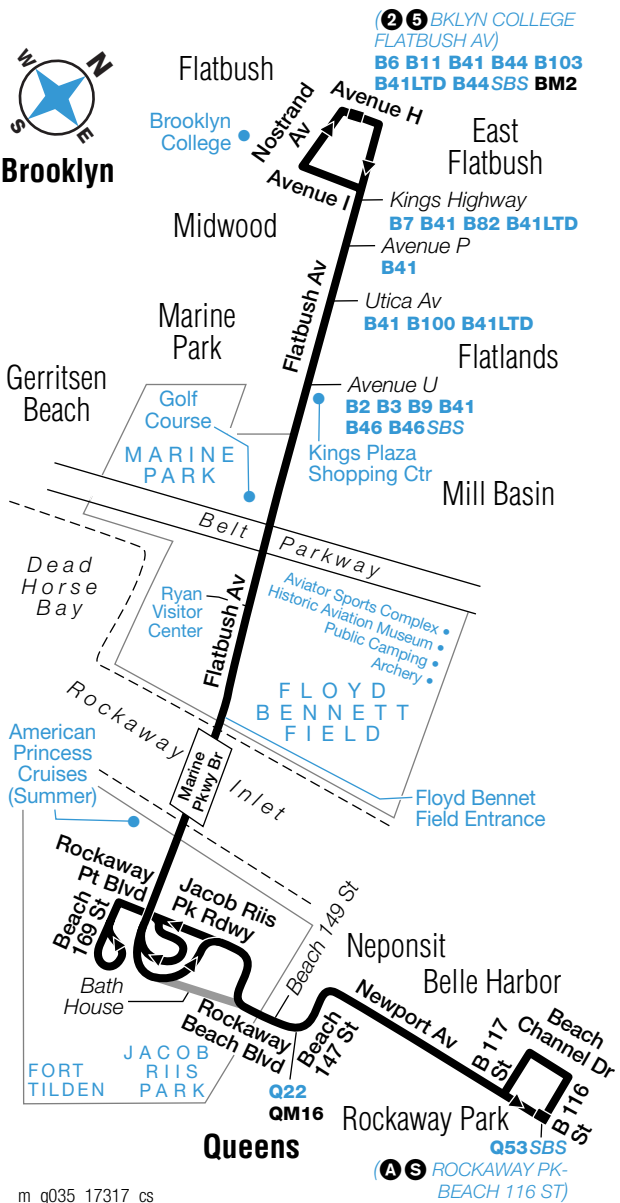

Brooklyn

m_q035_17317_cs

Q35 MAP LEGEND

Local/Limited/SBS Bus Transfers: shown in bold blue type.
Express Bus Transfers: shown in bold black type.

- Terminal
- Seasonal Summer Service
- **(2 STATION NAME)**
  Subway Connection
- Point of Interest

For Accessible subway stations, travel directions and other information:

Call 511 or visit www.mta.info