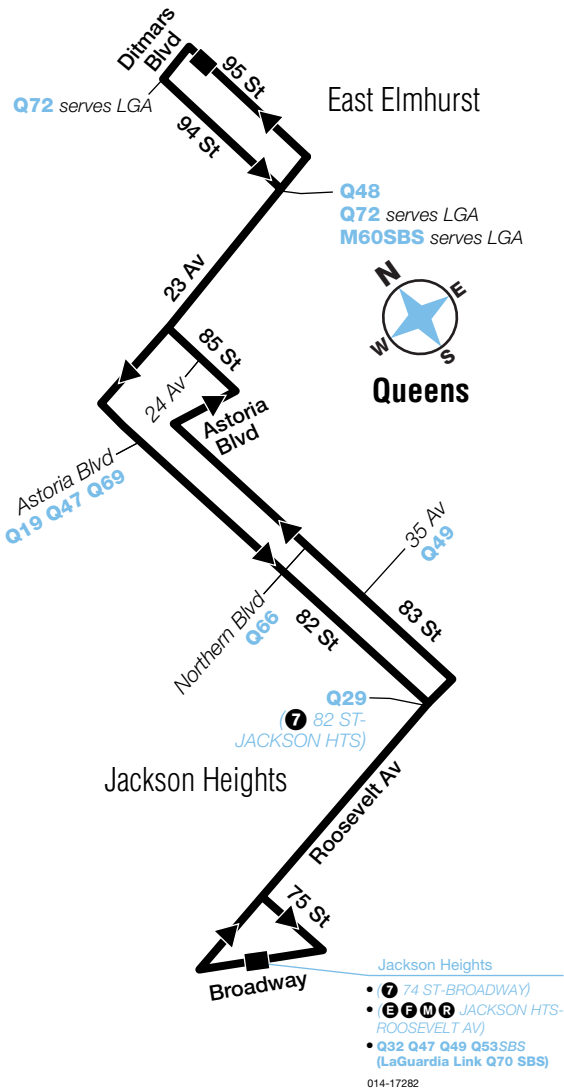

m_q033_17282_cs

Q33 MAP LEGEND

Local/Limited/SBS Bus Transfers: shown in bold blue type.

■ Terminal

(E) STATION NAME
Subway Connection

For Accessible subway stations, travel directions and other information:

Call 511 or visit www.mta.info