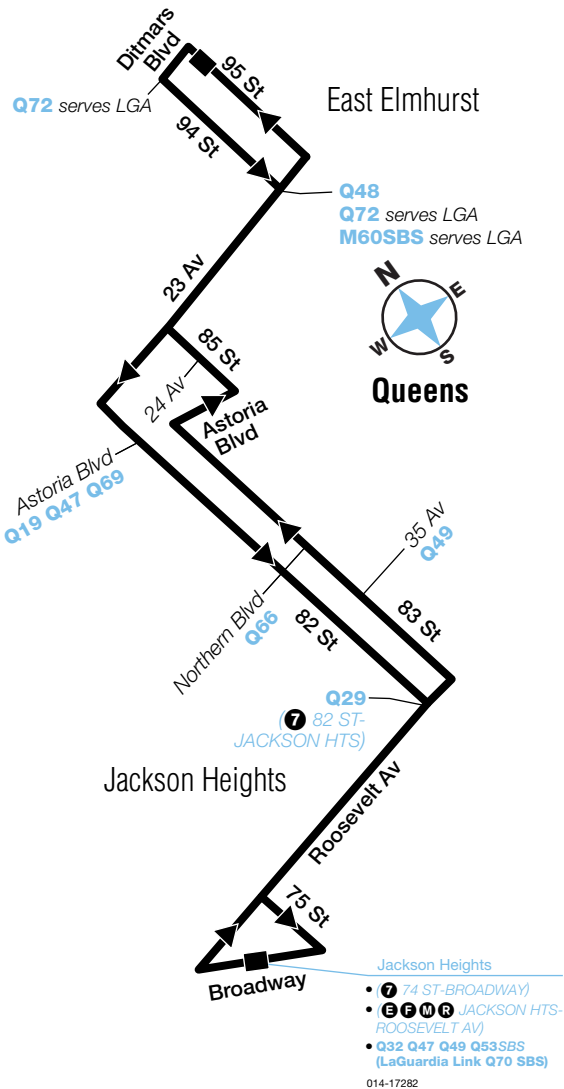

m_q033_17282_cs

Q33 MAP LEGEND

Local/Limited/SBS Bus Transfers: shown in bold blue type.

Terminal

(E STATION NAME)
Subway Connection

For Accessible subway stations, travel directions
and other information:

Call 511 or visit www.mta.info