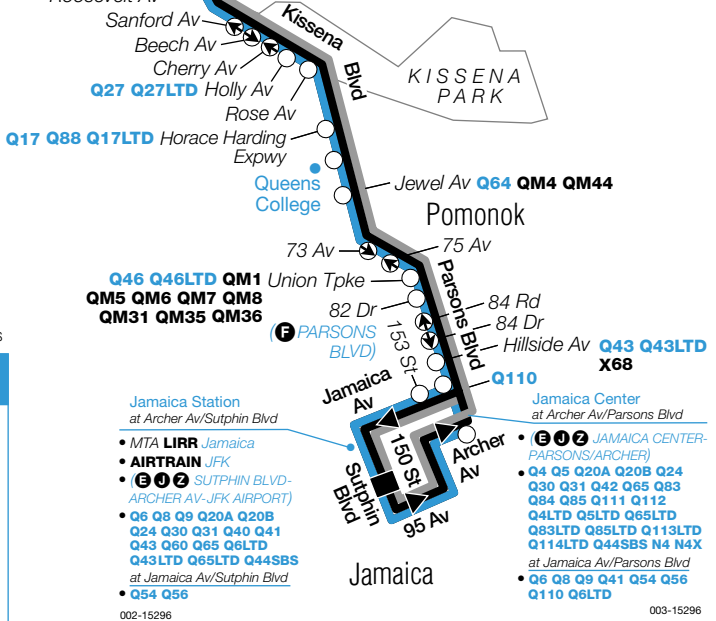

NOTES

NOTES

Q25 LIMITED-STOP Buses
make all local stops between
Whitestone Expwy and 5 Av.
Refer to schedule for times.

- (●) **FLUSHING-MAIN ST** at Main St & Roosevelt Av
- **Q12 Q15/Q15A Q17 Q19 Q20A Q20B Q26 Q27 Q48 Q65 Q66 Q17LTD Q27LTD Q50LTD Q65LTD Q44SBS N20G** at Main St & Roosevelt Av
- **Q13 Q16 Q28** at 39 Av & Union St
- **Q58 Q58LTD** at 41 Rd & Main St
- **MTA LIRR Flushing** at Main St & 41 Av

006-18117

m_q025-q034_18121_cs

Q25/Q34 MAP LEGEND

Local/Limited/SBS Bus Transfers: shown in bold blue type.
Express Bus Transfers: shown in bold black type.

	Terminal		(●) STATION NAME Subway Connection
	Terminal		Limited Stop
	Q25 Service		Stops in Direction Indicated
	Q25 Limited-Stop Service		Point of Interest
	Q34 Service		

MTA **LIRR** Railroad Station

- **MTA LIRR Jamaica**
- **AIRTRAIN JFK**
- (●) **SUTPHIN BLVD-ARCHER AV-JFK AIRPORT**
- **Q6 Q8 Q9 Q20A Q20B Q24 Q30 Q31 Q40 Q41 Q43 Q80 Q65 Q6LTD Q43LTD Q65LTD Q44SBS** at Jamaica Av/Sutphin Blvd
- **Q54 Q56**
- (●) **JAMAICA CENTER-PARSONS/ARCHER**
- **Q4 Q5 Q20A Q20B Q24 Q30 Q31 Q42 Q65 Q83 Q84 Q85 Q111 Q112 Q4LTD Q5LTD Q65LTD Q83LTD Q85LTD Q113LTD Q114LTD Q44SBS N4 N4X** at Jamaica Av/Parsons Blvd
- **Q6 Q8 Q9 Q41 Q54 Q56 Q110 Q6LTD**