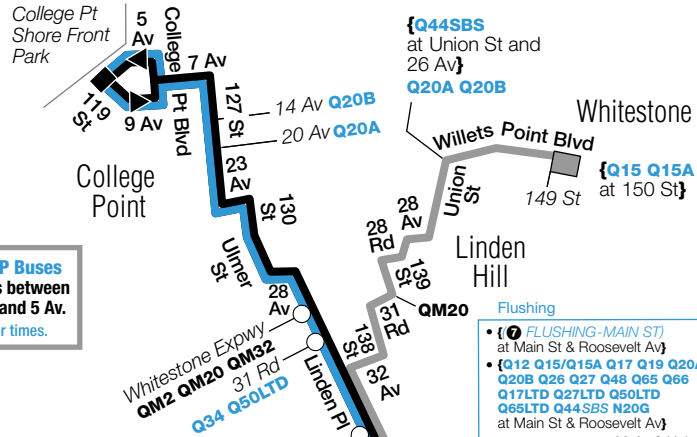

Q25 LIMITED-STOP Buses
make all local stops between
Whitestone Expwy and 5 Av.
Refer to schedule for times.

- (●) **FLUSHING-MAIN ST** at Main St & Roosevelt Av
- **Q12 Q15/Q15A Q17 Q19 Q20A Q20B Q26 Q27 Q48 Q65 Q66 Q17LTD Q27LTD Q50LTD Q65LTD Q44SBS N20G** at Main St & Roosevelt Av
- **Q13 Q16 Q28** at 39 Av & Union St
- **Q58 Q58LTD** at 41 Rd & Main St
- **MTA LIRR Flushing** at Main St & 41 Av

006-18117

m_q025-q034_18121_cs

Q25/Q34 MAP LEGEND

Local/Limited/SBS Bus Transfers: shown in bold blue type.
Express Bus Transfers: shown in bold black type.

	Terminal		(●) STATION NAME Subway Connection
	Terminal		Limited Stop
	Q25 Service		Stops in Direction Indicated
	Q25 Limited-Stop Service		Point of Interest
	Q34 Service		

MTA **LIRR** Railroad Station