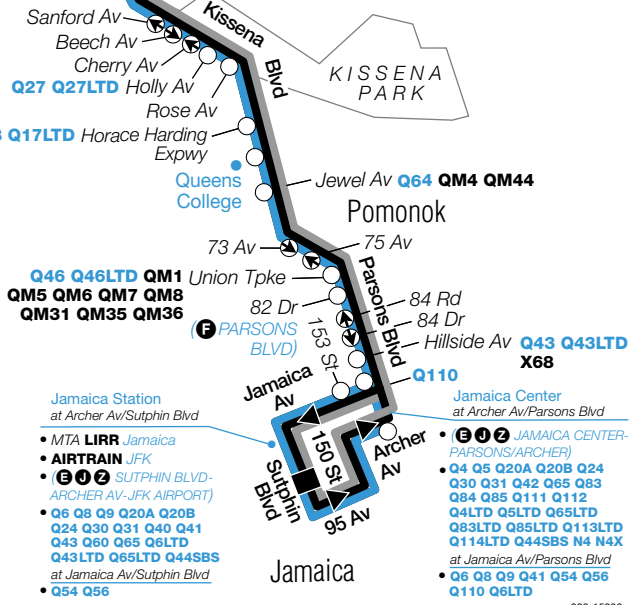

Q25 Sunday service to College Point, cont.

Jamaica LIRR/Air Train Station	Jamaica Parsons Blv/ Hillside Av	PomonoK Kissena Blv/ Jewel Av	Flushing Main St/ Roosevlt Av	Whitestone 28 Av/ Ulmer St	College Pt 5 Av/ 119 St
4:10	4:18	4:34	4:55	5:05	5:16
4:22	4:30	4:48	5:09	5:19	5:30
4:35	4:45	5:03	5:24	5:34	5:45
4:50	5:00	5:18	5:39	5:48	5:59
5:05	5:15	5:33	5:53	6:02	6:13
5:20	5:30	5:45	6:05	6:14	6:25
5:35	5:43	5:58	6:18	6:27	6:38
5:50	5:58	6:13	6:33	6:42	6:53
6:05	6:13	6:28	6:48	6:57	7:08
6:20	6:28	6:43	7:03	7:12	7:23
6:35	6:43	6:58	7:18	7:27	7:38
6:50	6:58	7:13	7:33	7:42	7:53
7:05	7:13	7:28	7:48	7:57	8:08
7:20	7:28	7:43	8:03	8:12	8:23
7:35	7:43	7:58	8:18	8:27	8:38
7:50	7:58	8:13	8:33	8:41	8:52
8:05	8:13	8:28	8:48	8:56	9:07
8:20	8:28	8:43	9:01	9:09	9:20
8:40	8:48	9:01	9:19	9:27	9:38
9:00	9:08	9:21	9:39	9:47	9:58
9:20	9:28	9:41	9:59	10:07	10:18
9:50	9:58	10:11	10:29	10:37	10:47
10:20	10:28	10:41	10:52	11:01	11:11
10:50	10:57	11:10	11:21	11:30	11:40
11:20	11:27	11:40	11:51	12:00	12:08
11:50	11:57	12:10	12:22	12:28	12:36
12:20	12:26	12:37	12:49	12:55	1:03
12:50	12:56	1:07	1:19	1:25	1:33

NOTES

NOTES

Q25 LIMITED-STOP Buses make all local stops between Whitestone Expwy and 5 Av. Refer to schedule for times.

- (7 **FLUSHING-MAIN ST**) at Main St & Roosevelt Av
- (Q12 Q15/Q15A Q17 Q19 Q20A Q20B Q26 Q27 Q48 Q65 Q66 Q17LTD Q27LTD Q50LTD Q65LTD Q44SBS N20G at Main St & Roosevelt Av)
- (Q13 Q16 Q28 at 39 Av & Union St)
- (Q58 Q58LTD at 41 Rd & Main St)
- (MTA LIRR Flushing at Main St & 41 Av)

006-18117

m_q025-q034_18121_cs

Q25/Q34 MAP LEGEND

Local/Limited/SBS Bus Transfers: shown in bold blue type.
Express Bus Transfers: shown in bold black type.

- Terminal
- Terminal
- Q25 Service
- Q25 Limited-Stop Service
- Q34 Service
- MTA LIRR Railroad Station
- (7 **STATION NAME**) Subway Connection
- Limited Stop
- ➔ Stops in Direction Indicated
- Point of Interest