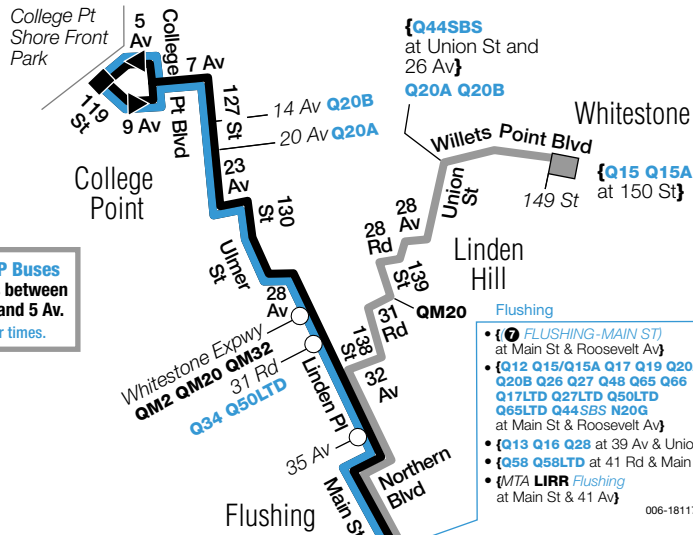

Q25 LIMITED-STOP Buses make all local stops between Whitestone Expwy and 5 Av. Refer to schedule for times.

- (7 **FLUSHING-MAIN ST**) at Main St & Roosevelt Av
- (Q12 Q15/Q15A Q17 Q19 Q20A Q20B Q26 Q27 Q48 Q65 Q66 Q17LTD Q27LTD Q50LTD Q65LTD Q44SBS N20G at Main St & Roosevelt Av)
- (Q13 Q16 Q28 at 39 Av & Union St)
- (Q58 Q58LTD at 41 Rd & Main St)
- (MTA LIRR Flushing at Main St & 41 Av)

006-18117

m_q025-q034_18121_cs

Q25/Q34 MAP LEGEND

Local/Limited/SBS Bus Transfers: shown in bold blue type.
Express Bus Transfers: shown in bold black type.

- Terminal
- Terminal
- Q25 Service
- Q25 Limited-Stop Service
- Q34 Service
- MTA LIRR Railroad Station
- (7 **STATION NAME**) Subway Connection
- Limited Stop
- ➔ Stops in Direction Indicated
- Point of Interest