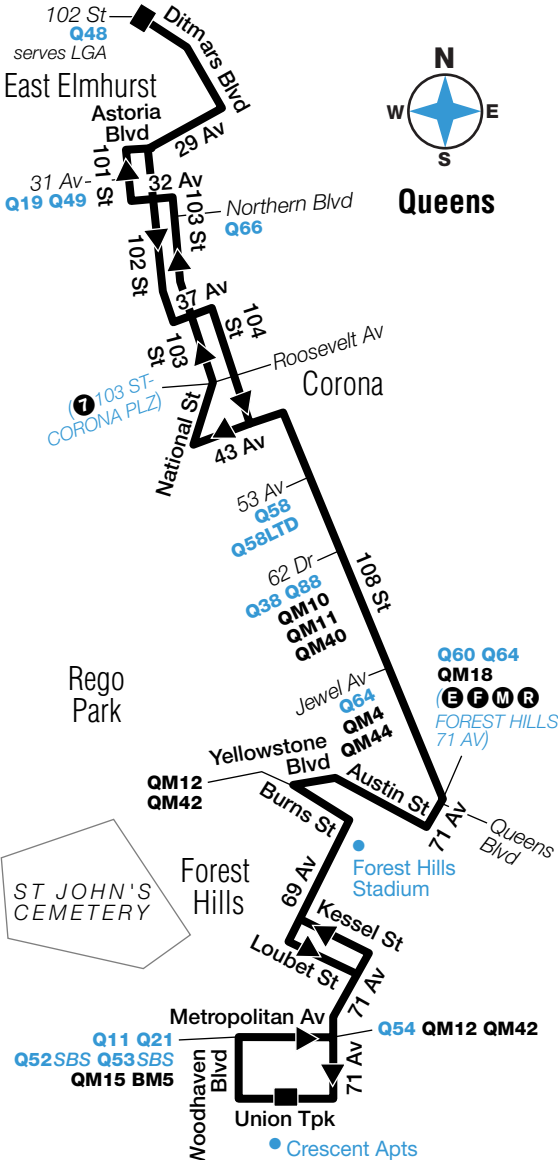

LA GUARDIA AIRPORT

m_q023_17317_cs

Q23 MAP LEGEND

Local/Limited/SBS Bus Transfers: shown in bold blue type.
Express Bus Transfers: shown in bold black type.

- Terminal
- Point of Interest
- (E STATION NAME) Subway Connection

For Accessible subway stations, travel directions and other information:

Call 511 or visit www.mta.info