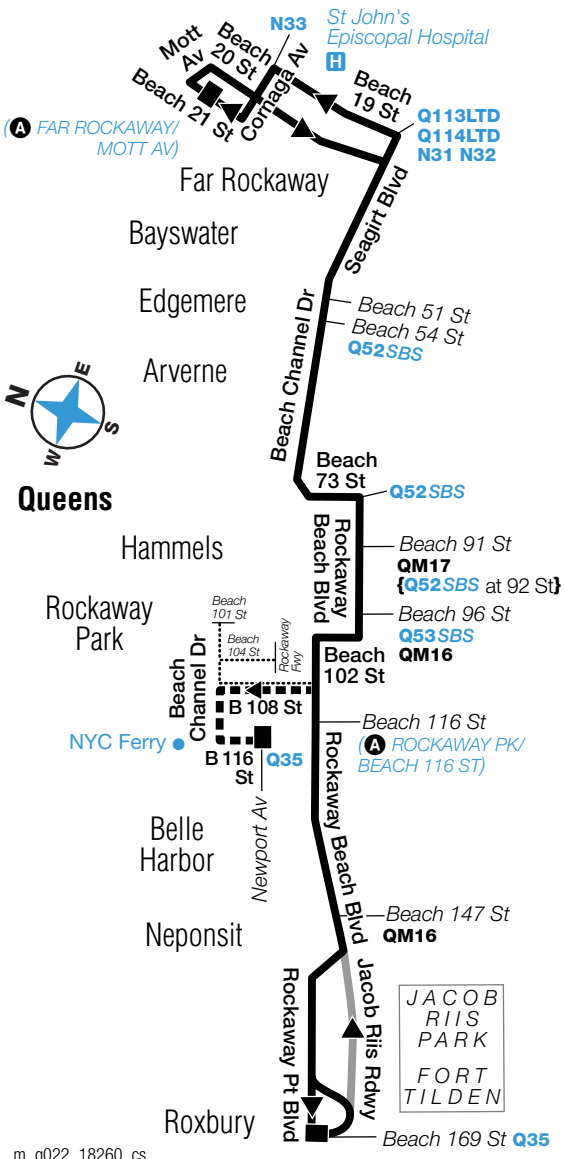

* - Trip ends at Beach 116 St and Newport Av.

Q22 Sunday service to Roxbury, cont.

Far Rockaway Bch 21 St/ Mott Av	Edgemere Bch Channel/ Bch 51 St	Rockaway Park Rckwy Bch Blvd/ Bch 116 St	Roxbury Bch 169 St/ Rockwy Pt Blvd
4:00	4:11	4:29*	—
4:08	4:19	4:37	4:44
4:16	4:27	4:45*	—
4:24	4:35	4:54*	—
4:32	4:44	5:03	5:10
4:40	4:52	5:11*	—
4:48	5:00	5:19*	—
4:56	5:08	5:27	5:34
5:04	5:16	5:35*	—
5:12	5:24	5:43*	—
5:20	5:32	5:51	5:58
5:27	5:39	5:58*	—
5:35	5:47	6:06*	—
5:45	5:57	6:16	6:23
5:55	6:07	6:26*	—
6:05	6:17	6:36	6:43
6:15	6:27	6:46*	—
6:25	6:37	6:56	7:03
6:45	6:57	7:16	7:23
7:05	7:17	7:36	7:43
7:25	7:37	7:56	8:03
7:45	7:57	8:16	8:23
8:05	8:17	8:36	8:43
8:25	8:37	8:56	9:03
8:45	8:57	9:16	9:23
9:05	9:16	9:33	9:40
9:25	9:36	9:53	10:00
9:45	9:56	10:13	10:20
10:05	10:16	10:33	10:40
10:25	10:36	10:53	11:00
10:45	10:55	11:12	11:19
11:05	11:15	11:32	11:39
11:25	11:35	11:52	11:59
11:55	12:05	12:22	12:29
12:25	12:35	12:52	12:59

* - Trip ends at Beach 116 St and Newport Av.

NOTES

NOTES

m_q022_18260_cs

Q22 MAP LEGEND

Local/Limited/SBS Bus Transfers: shown in bold blue type.
Express Bus Transfers: shown in bold black type.

■ Terminal
 (A) STATION NAME
 ● Point of Interest