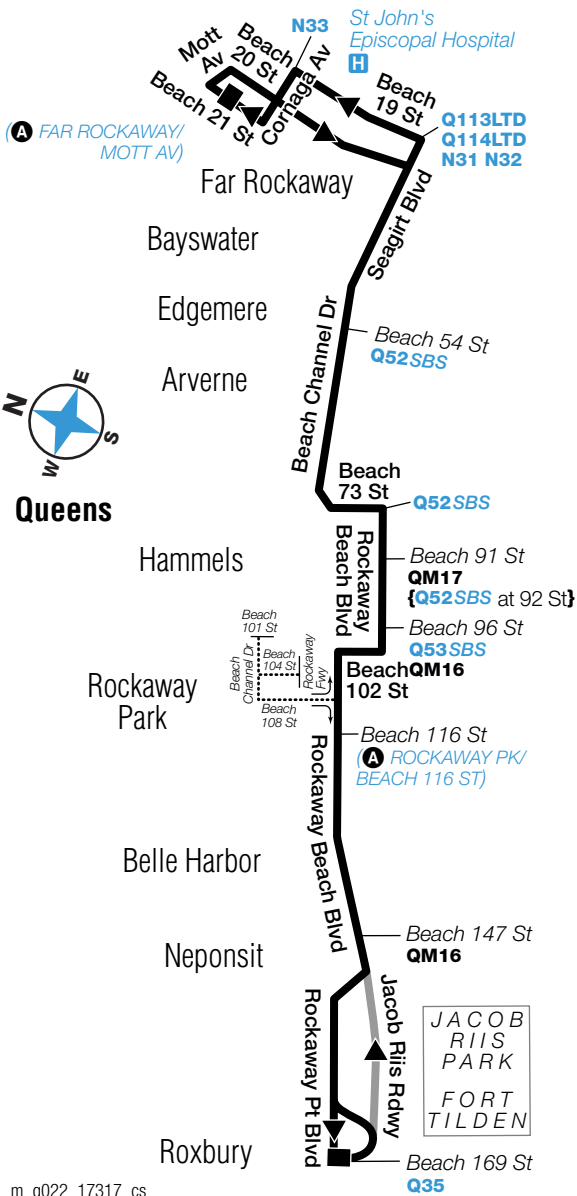

m_q022_17317_cs

Q22 MAP LEGEND

Local/Limited/SBS Bus Transfers: shown in bold blue type.

Express Bus Transfers: shown in bold black type.

■ Terminal

..... Supplemental Service
School Days

(A) STATION NAME
Subway Connection

— Seasonal Summer
Service

For Accessible subway stations, travel directions
and other information:

Call 511 or visit www.mta.info