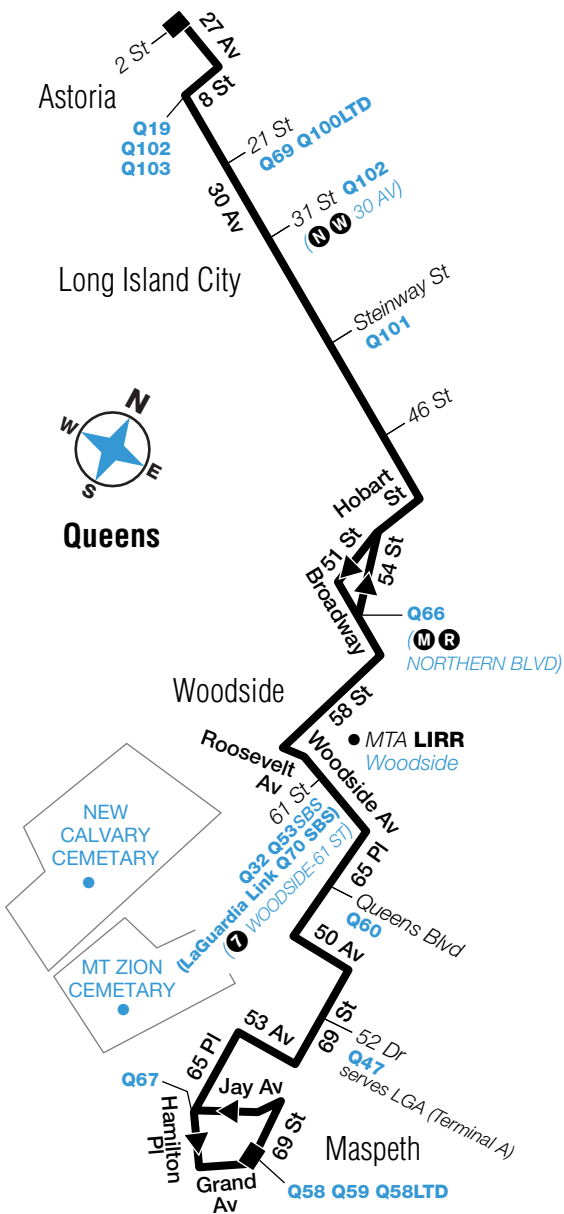

m_q018_17317_cs

Q18 MAP LEGEND

Local/Limited/SBS Bus Transfers: shown in bold blue type.

■ Terminal

MTA **LIRR**
Railroad Station

Ⓜ (R) STATION NAME
Subway Connection

● Point of Interest

For Accessible subway stations, travel directions and other information:

Call 511 or visit www.mta.info