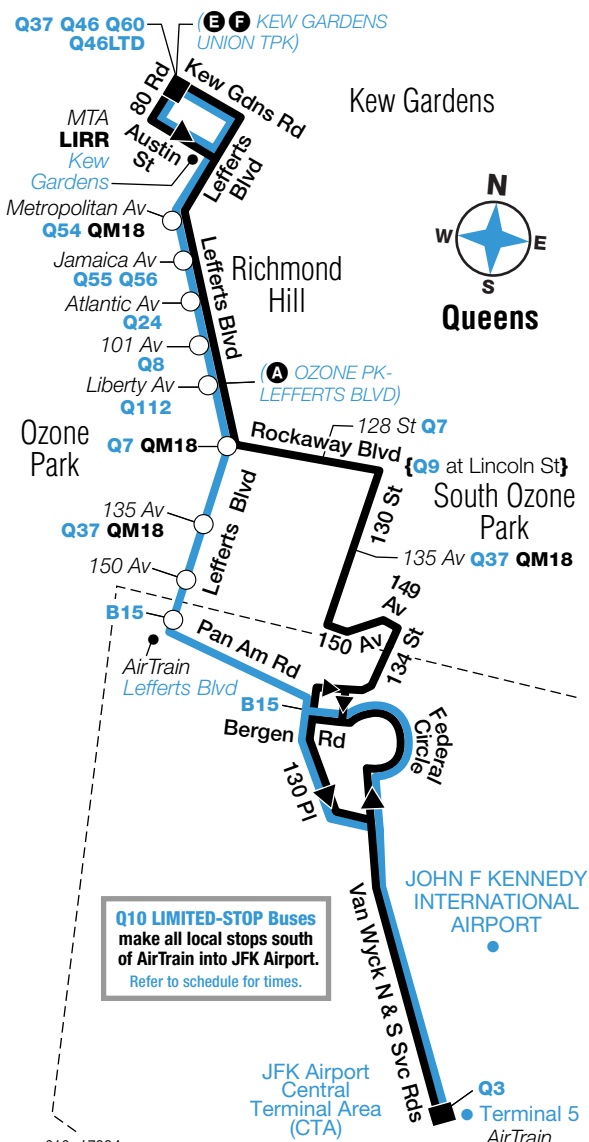

## Q10 Sunday service to Kew Gardens, cont.

	JFK Airport Terminal 5	JFK Airport Lefferts Blvd/ AirTrain	S Ozone Park 149 Av/ 150 Av	S Ozone Park Lefferts Blvd/ Rockaway Blvd	Ozone Park Lefferts Blvd/ Liberty Av	Kew Gardens 80 Rd
LTD	7:08	7:17	—	7:22	7:28	7:43
	7:06	—	7:16	7:23	7:28	7:44
LTD	7:23	7:32	—	7:37	7:43	7:58
	7:21	—	7:31	7:38	7:43	7:59
LTD	7:38	7:47	—	7:52	7:58	8:13
	7:36	—	7:46	7:53	7:58	8:14
LTD	7:53	8:02	—	8:07	8:13	8:28
	7:51	—	8:01	8:08	8:13	8:29
LTD	8:08	8:17	—	8:22	8:28	8:43
	8:06	—	8:16	8:23	8:28	8:44
LTD	8:23	8:32	—	8:37	8:43	8:58
	8:21	—	8:31	8:38	8:43	8:59
LTD	8:38	8:47	—	8:52	8:58	9:13
	8:36	—	8:46	8:53	8:58	9:14
LTD	8:53	9:02	—	9:07	9:13	9:28
	8:51	—	9:01	9:08	9:13	9:29
	9:06	—	9:16	9:23	9:28	9:44
	9:21	—	9:31	9:38	9:43	9:59
	9:36	—	9:46	9:53	9:58	10:14
	9:51	—	10:01	10:08	10:13	10:29
	10:06	—	10:16	10:23	10:28	10:44
	10:21	—	10:31	10:38	10:43	10:59
	10:36	—	10:46	10:53	10:58	11:13
	10:51	—	11:01	11:07	11:11	11:25
	11:06	—	11:15	11:21	11:25	11:39
	11:26	—	11:35	11:41	11:45	11:59
	11:46	—	11:55	12:01	12:05	12:19
	12:06	—	12:15	12:21	12:25	12:39