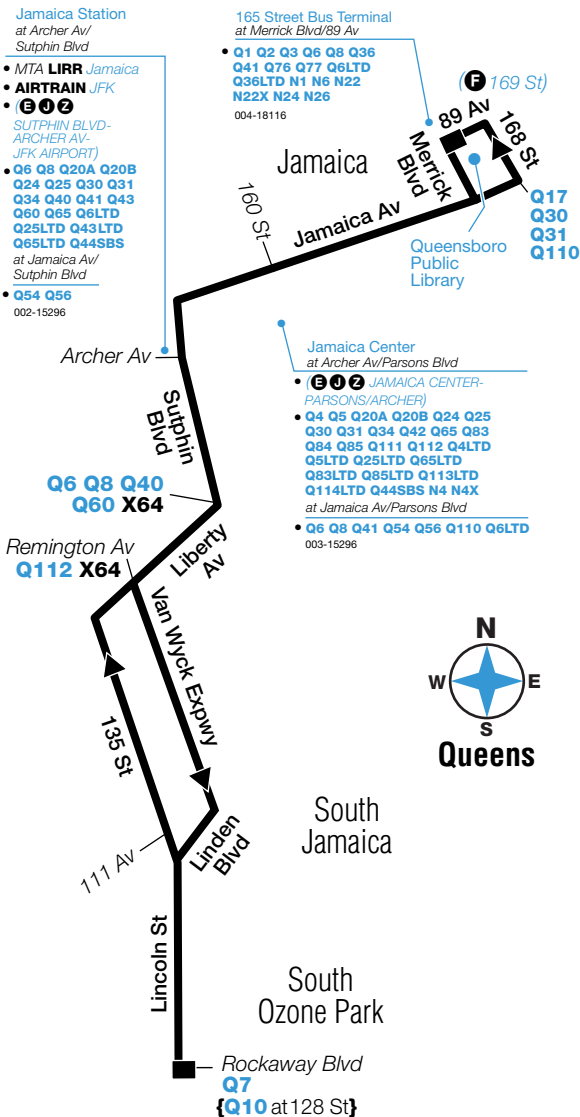

m_q009_18121_cs

Q9 MAP LEGEND

Local/Limited/SBS Bus Transfers: shown in bold blue type.

Express Bus Transfers: shown in bold black type.

■ Terminal

(E STATION NAME)
Subway Connection

MTA **LIRR**
Railroad Station

● Point of Interest

For Accessible subway stations, travel directions and other information:

Call 511 or visit www.mta.info