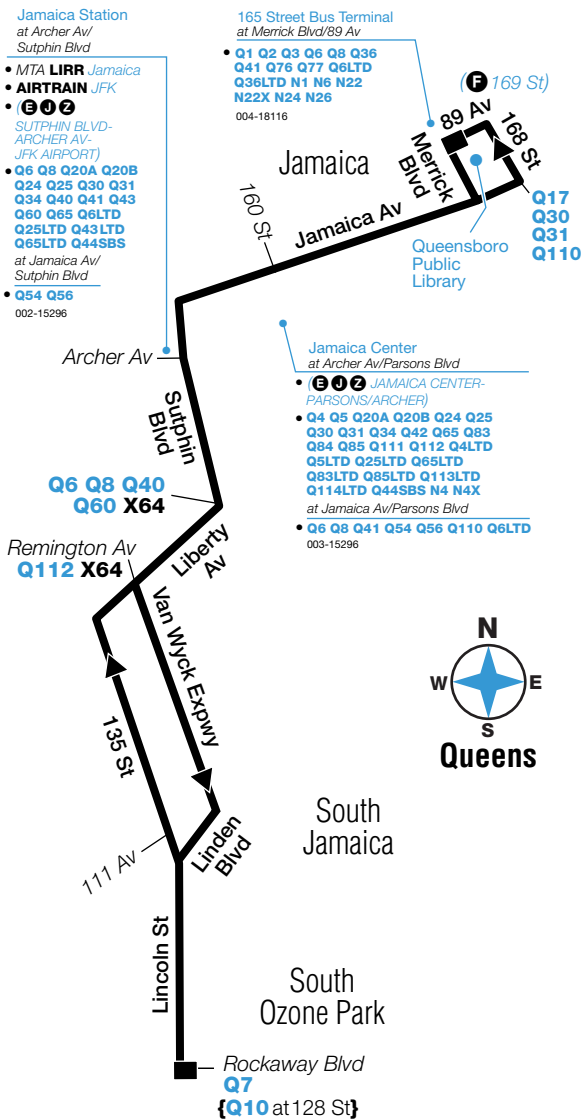

m_q009_18121_cs

Q9 MAP LEGEND

Local/Limited/SBS Bus Transfers: shown in bold blue type.

Express Bus Transfers: shown in bold black type.

■ Terminal

(E) STATION NAME)
Subway Connection

MTA **LIRR**
Railroad Station

● Point of Interest

For Accessible subway stations, travel directions
and other information:

Call 511 or visit www.mta.info