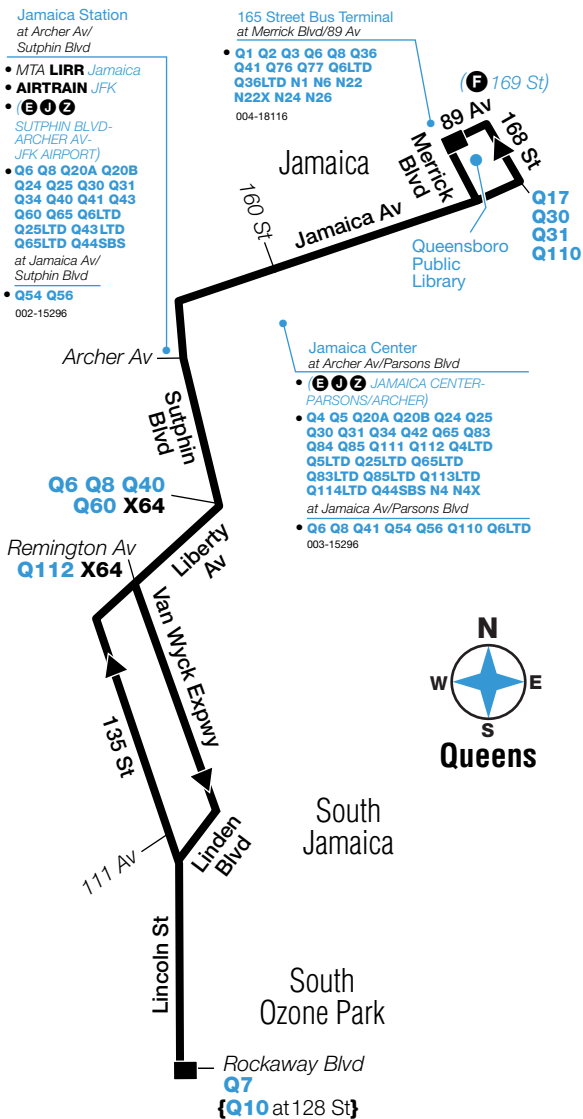

m_q009_18121_cs

Q9 MAP LEGEND

Local/Limited/SBS Bus Transfers: shown in bold blue type.

Express Bus Transfers: shown in bold black type.

■ Terminal

(E) STATION NAME)
Subway Connection

MTA **LIRR**
Railroad Station

● Point of Interest

For Accessible subway stations, travel directions
and other information:

Call 511 or visit www.mta.info