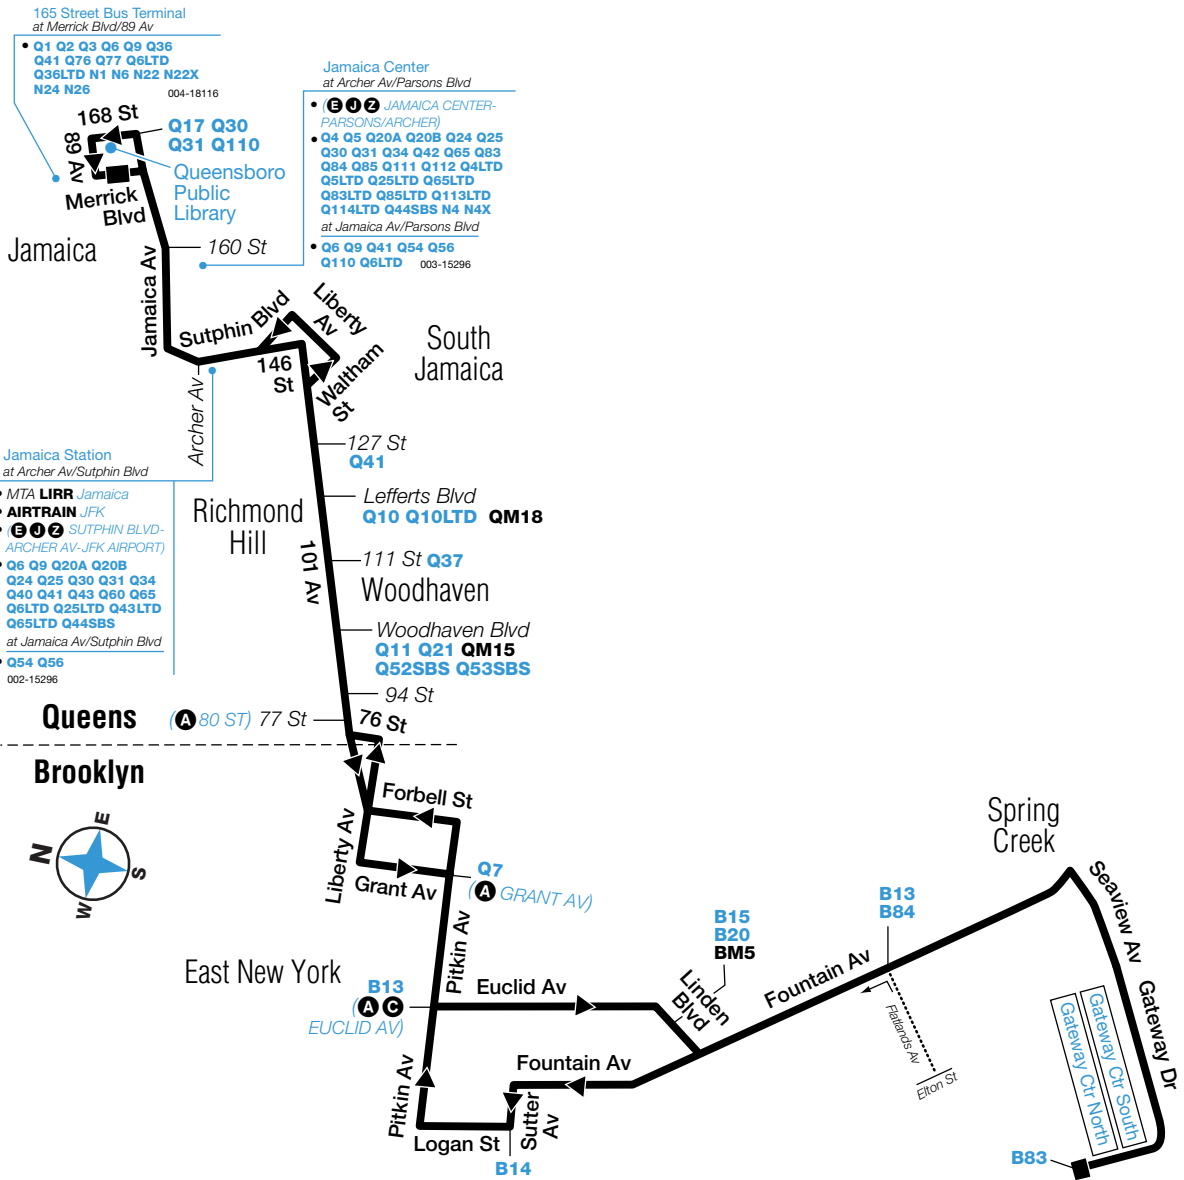

165 Street Bus Terminal
at Merrick Blvd/89 Av

- **Q1 Q2 Q3 Q6 Q9 Q36 Q41 Q76 Q77 Q6LTD Q36LTD N1 N6 N22 N22X N24 N26**

004-18116

Jamaica Center
at Archer Av/Parsons Blvd

- **E 1 2 JAMAICA CENTER-PARSONS/ARCHER**
- **Q4 Q5 Q20A Q20B Q24 Q25 Q30 Q31 Q34 Q42 Q65 Q83 Q84 Q85 Q111 Q112 Q4LTD Q5LTD Q25LTD Q65LTD Q83LTD Q85LTD Q113LTD Q114LTD Q44SBS N4 N4X**
- **Q6 Q9 Q41 Q54 Q56 Q110 Q6LTD**

003-15296

Jamaica Station
at Archer Av/Sutphin Blvd

- MTA LIRR Jamaica
- AIRTRAIN JFK
- **E 1 2 SUTPHIN BLVD-ARCHER AV-JFK AIRPORT**
- **Q6 Q9 Q20A Q20B Q24 Q25 Q30 Q31 Q34 Q40 Q41 Q43 Q60 Q85 Q6LTD Q25LTD Q43LTD Q65LTD Q44SBS**
- **Q54 Q56**

002-15296

Q8 MAP LEGEND

Local/Limited/SBS Bus Transfers: shown in bold blue type.
Express Bus Transfers: shown in bold black type.

Terminal	E STATION NAME Subway Connection
MTA LIRR	..... Supplemental Service
<i>Railroad Station</i>	School Days (early PM)
• Point of Interest	

For Accessible subway stations, travel directions and other information:
Call 511 or visit www.mta.info

m_0008_18198_cs