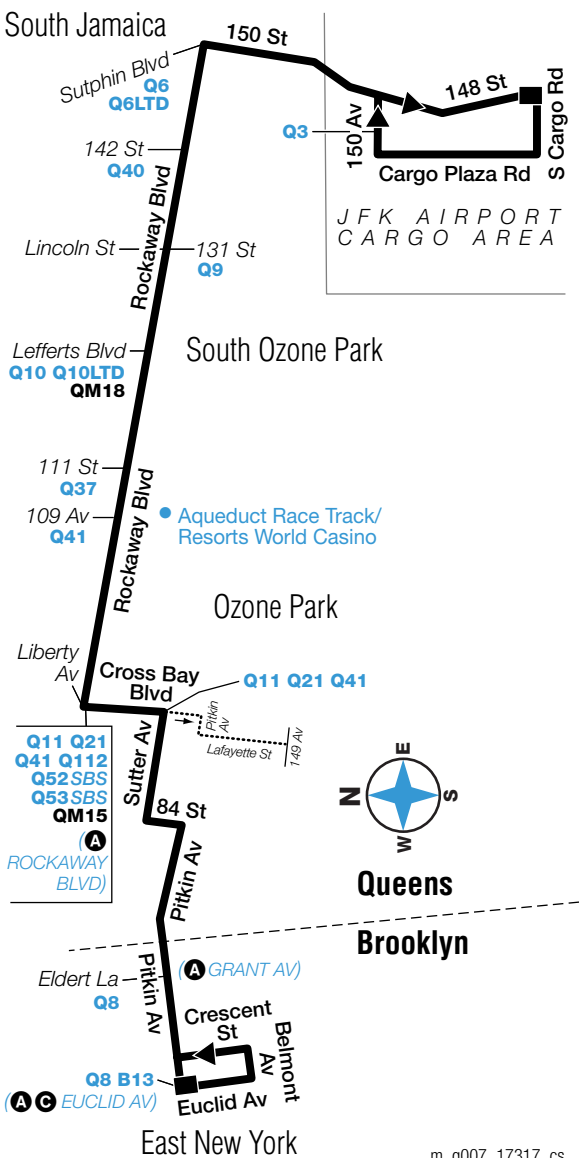

m_q007_17317_cs

Q7 MAP LEGEND

Local/Limited/SBS Bus Transfers: shown in bold blue type.

Express Bus Transfers: shown in bold black type.

Terminal

Supplemental Service School Days

(A) STATION NAME

Subway Connection

• Point of Interest

For Accessible subway stations, travel directions and other information:

Call 511 or visit www.mta.info