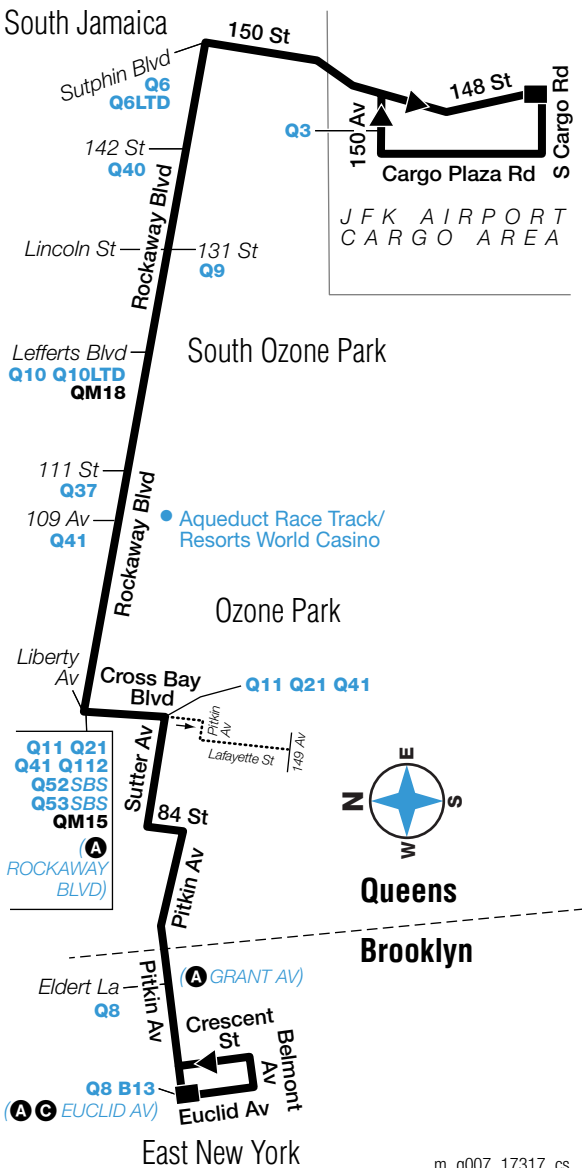

m_q007_17317_cs

Q7 MAP LEGEND

Local/Limited/SBS Bus Transfers: shown in bold blue type.

Express Bus Transfers: shown in bold black type.

■ Terminal

..... Supplemental Service
School Days

(A) STATION NAME
Subway Connection

• Point of Interest

For Accessible subway stations, travel directions
and other information:

Call 511 or visit www.mta.info